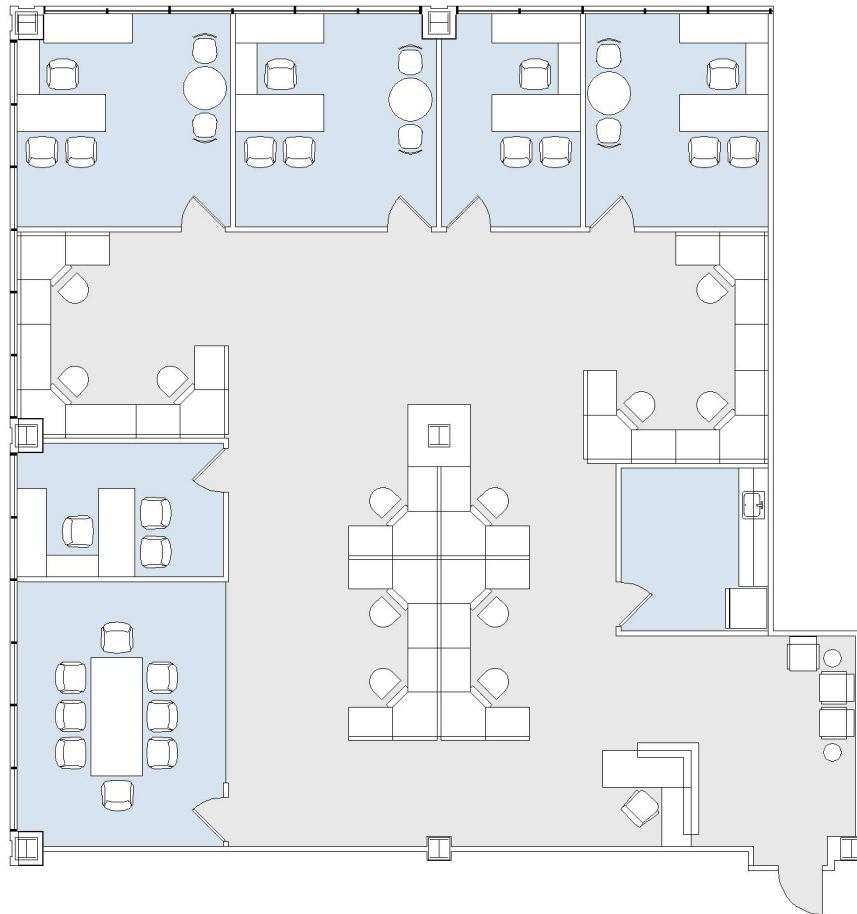

10880 WILSHIRE

SUITE 530 | 3,813 RSF

WESTWOOD

SUITE CONFIGURATION

OFFICES:	5
CONFERENCE ROOM:	1
RECEPTION:	1
KITCHEN:	1

NOT TO SCALE

FURNITURE NOT INCLUDED

For more information, please contact: