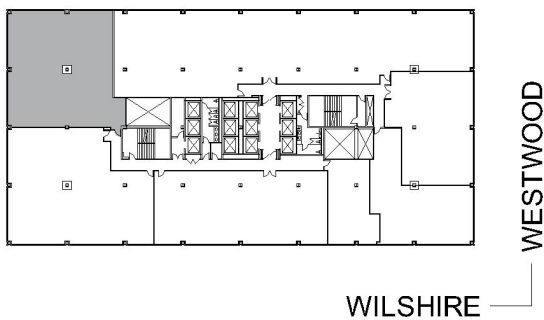

10880
WILSHIRE

SUITE 530 | 3,813 RSF

WESTWOOD

SUITE CONFIGURATION

OFFICES:	5
CONFERENCE ROOM:	1
RECEPTION:	1
KITCHEN:	1

NOT TO SCALE
FURNITURE NOT INCLUDED

For more information, please contact:

310.255.7777
leasing@douglasemmett.com