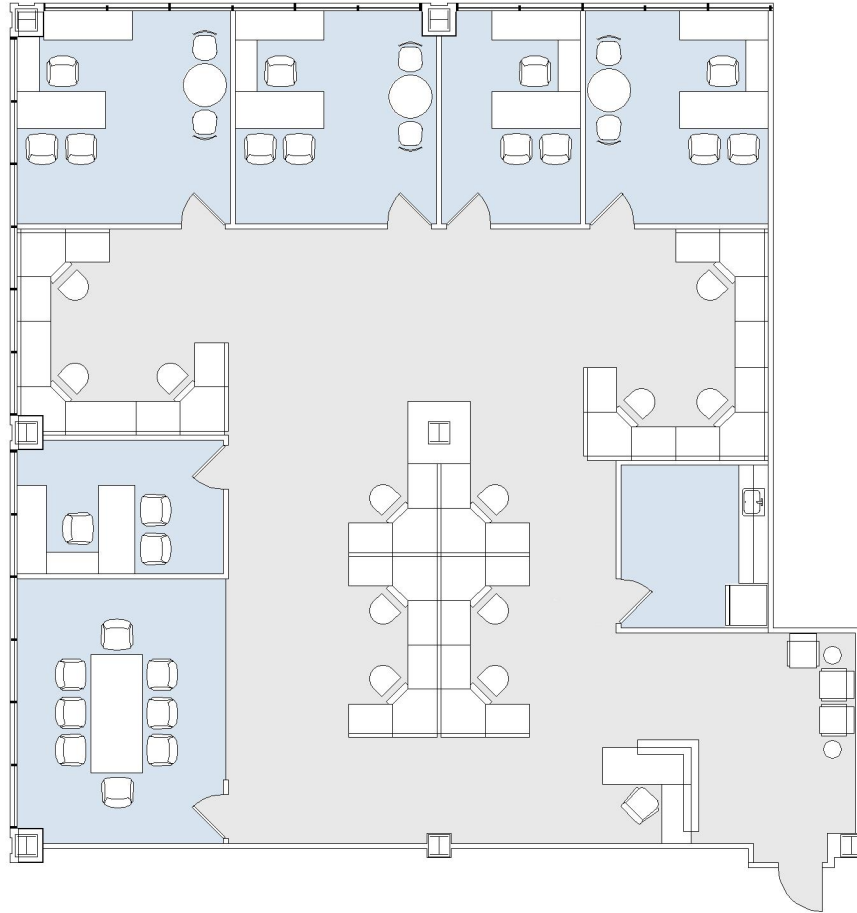

10880
WILSHIRE

SUITE 530 | 3,813 RSF

WESTWOOD

SUITE CONFIGURATION

OFFICES:	5
CONFERENCE ROOM:	1
RECEPTION:	1
KITCHEN:	1

NOT TO SCALE
FURNITURE NOT INCLUDED

For more information, please contact:

310.255.7777
leasing@douglasemmett.com