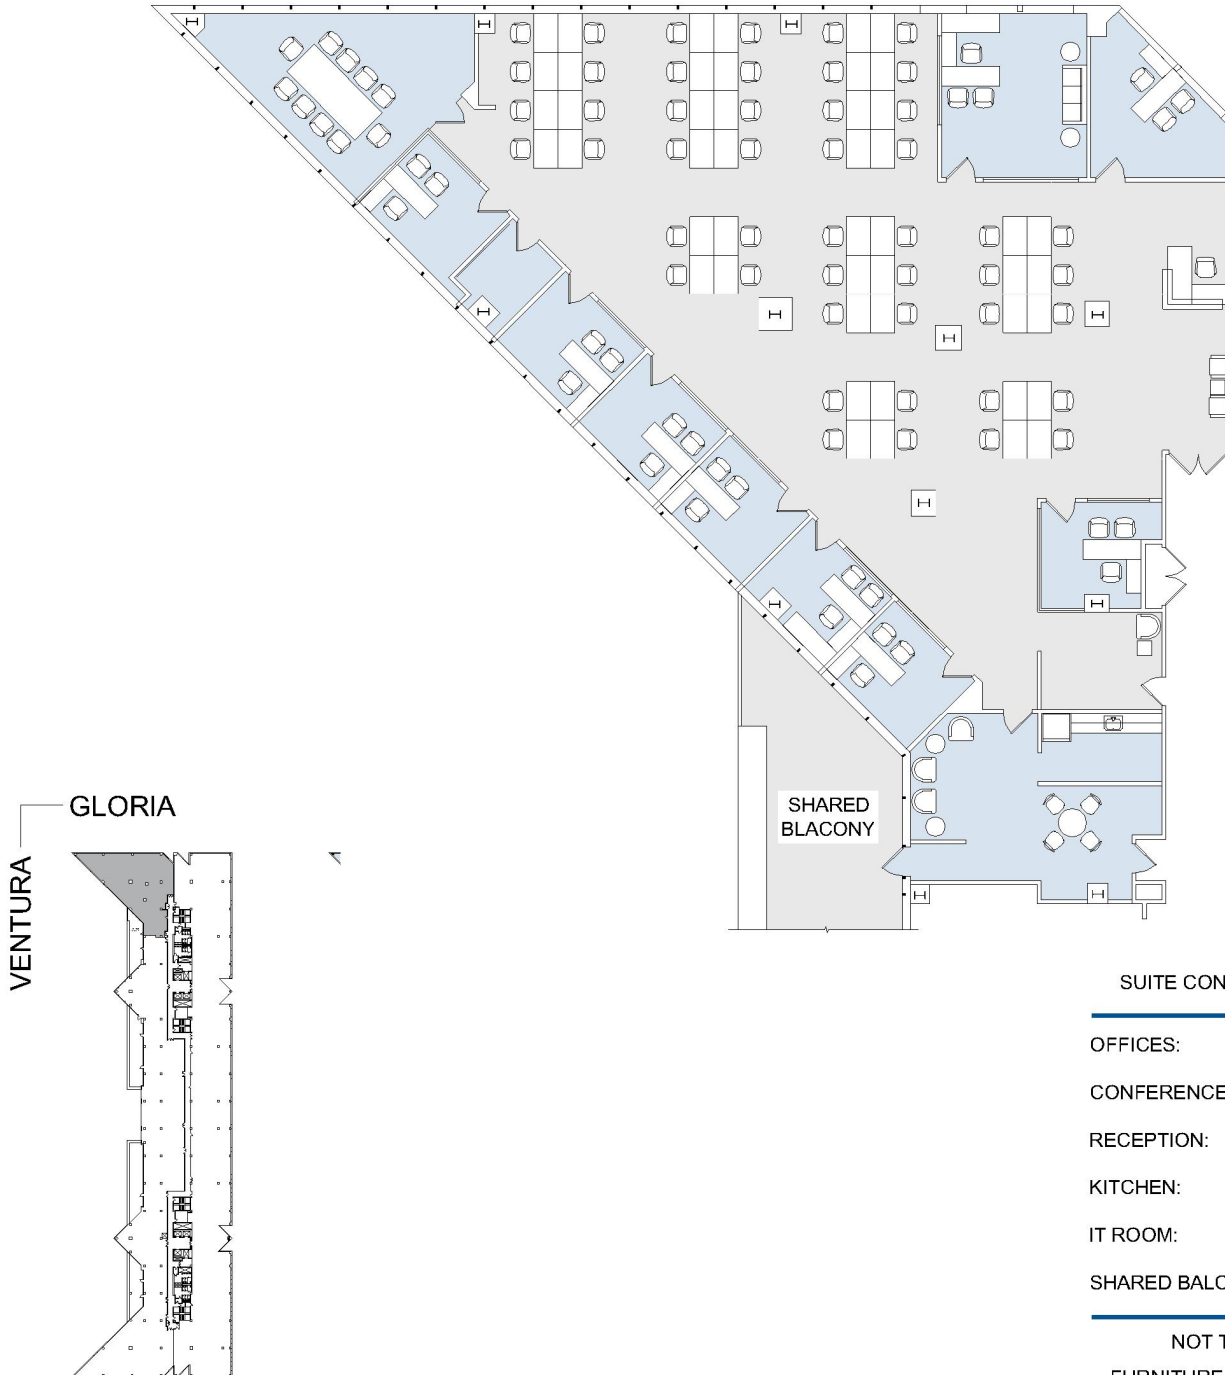

# 15821 VENTURA

ENCINO TERRACE

SUITE 590 | 7,048 RSF

SHERMAN OAKS/ENCINO

### SUITE CONFIGURATION

OFFICES:	9
CONFERENCE ROOM:	1
RECEPTION:	1
KITCHEN:	1
IT ROOM:	1
SHARED BALCONY:	1

NOT TO SCALE  
FURNITURE NOT INCLUDED

For more information, please contact:

310.255.7777  
leasing@douglasemmett.com