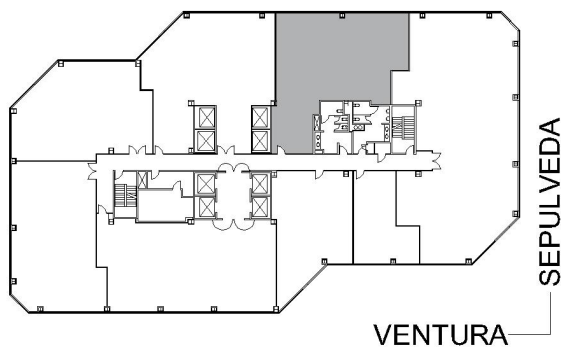

15260 VENTURA

VALLEY EXECUTIVE TOWER

SUITE 1045 | 2,220 RSF

SHERMAN OAKS/ENCINO

AS-BUILT CONFIGURATION

OFFICES:	5
CONFERENCE ROOM:	1
RECEPTION:	1
KITCHEN:	1

NOT TO SCALE

FURNITURE NOT INCLUDED