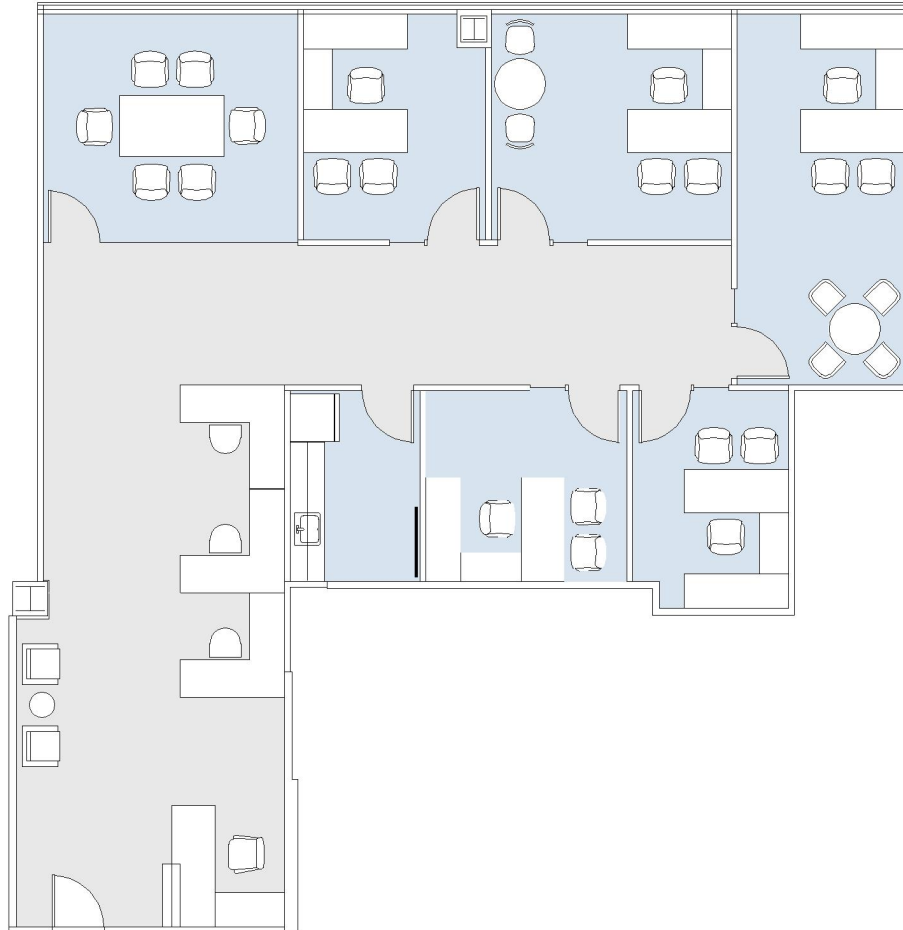

15260 VENTURA

VALLEY EXECUTIVE TOWER

SUITE 1045 | 2,220 RSF

SHERMAN OAKS/ENCINO

AS-BUILT CONFIGURATION

OFFICES:	5
CONFERENCE ROOM:	1
RECEPTION:	1
KITCHEN:	1

NOT TO SCALE

FURNITURE NOT INCLUDED