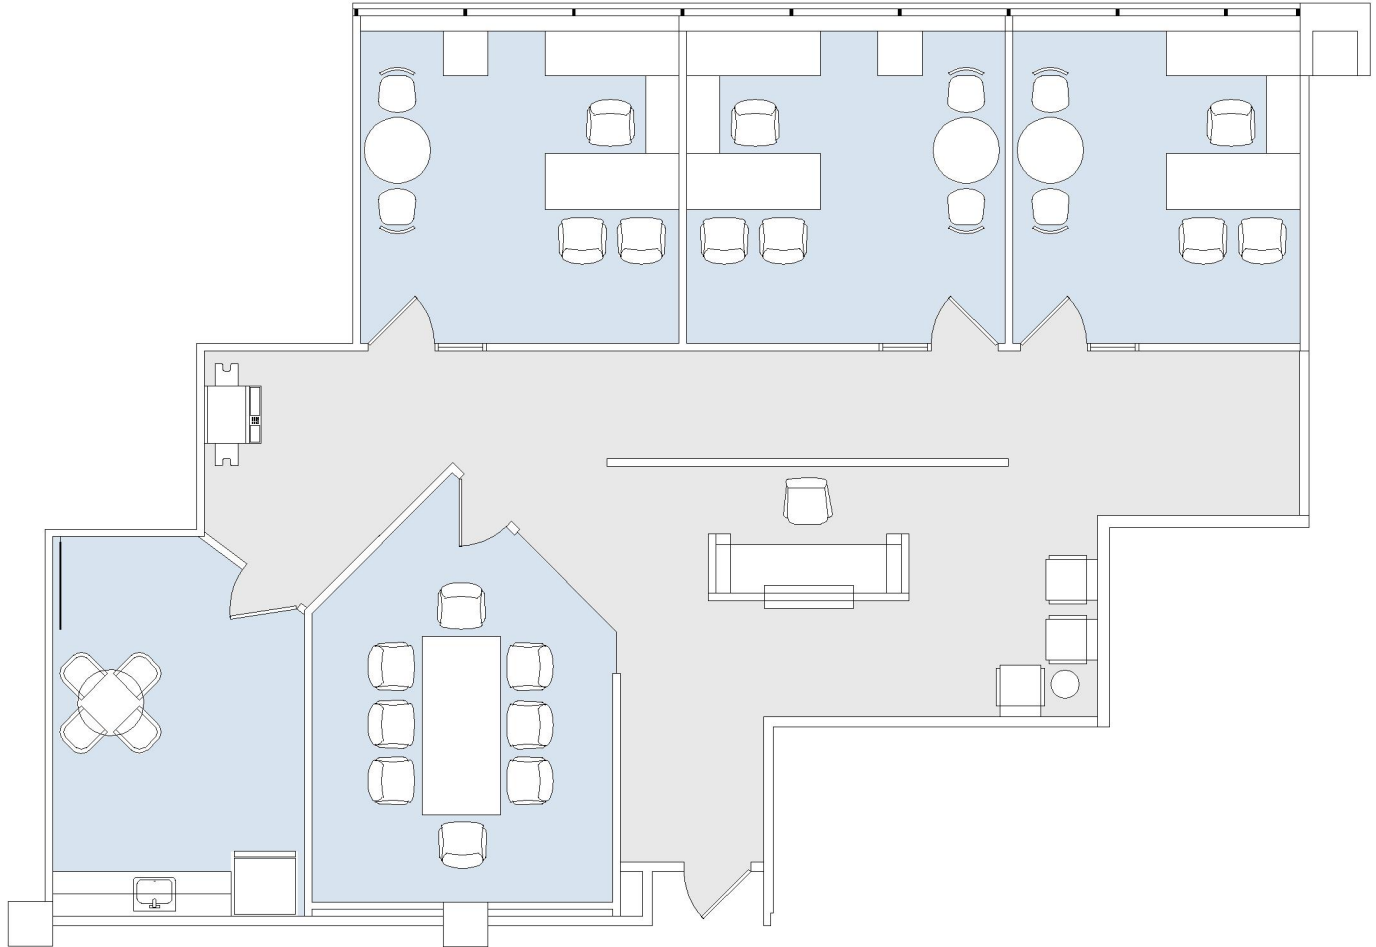

1299

SUITE 310 | 2,134 RSF

SANTA MONICA

## SUITE CONFIGURATION

OFFICES:	3
CONFERENCE ROOM:	1
RECEPTION:	1
KITCHEN:	1

NOT TO SCALE  
FURNITURE NOT INCLUDED

For more information, please contact:

310.255.7777  
leasing@douglasemmett.com

**Douglas  
Emmett**