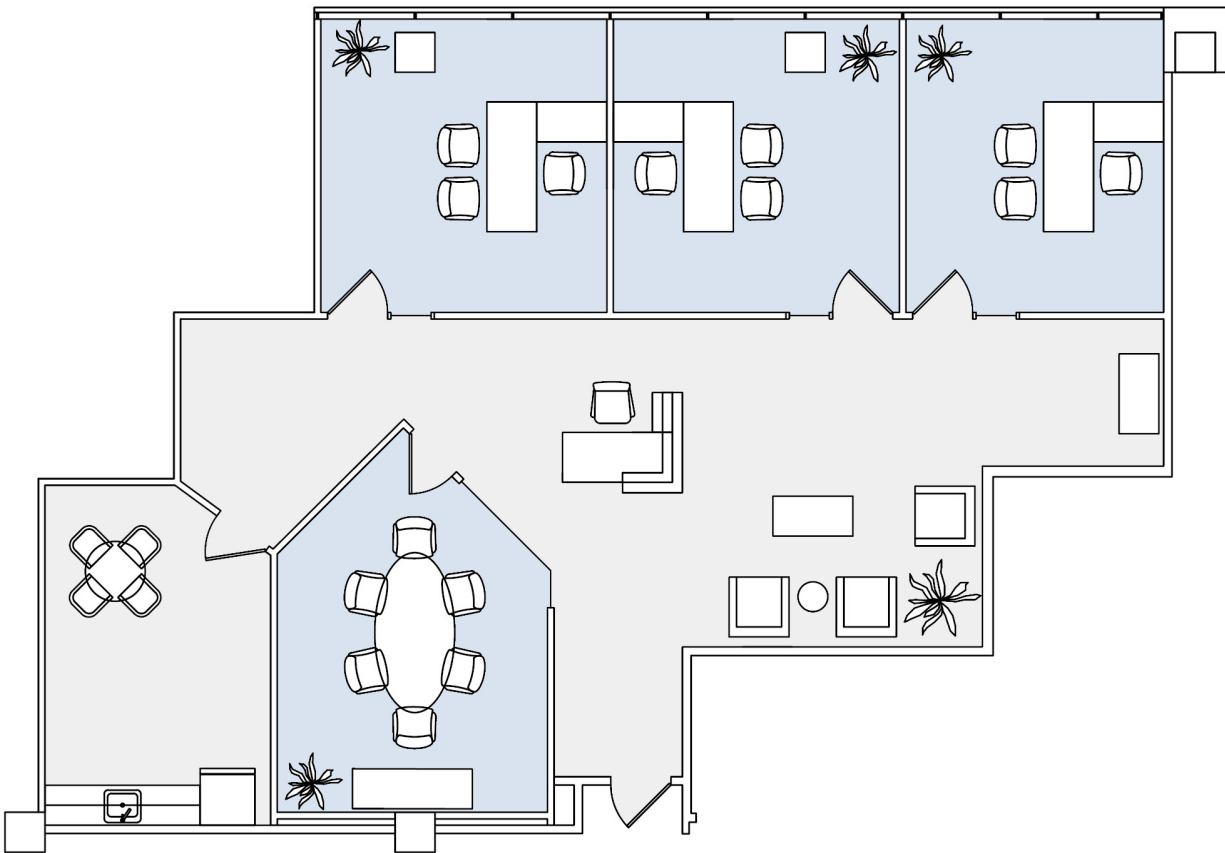

1299 OCEAN AVENUE

SUITE 310 | 2,134 RSF

SANTA MONICA

AS-BUILT CONFIGURATION

OFFICES:	3
CONFERENCE ROOM:	1
RECEPTION:	1
KITCHEN:	1

NOT TO SCALE
FURNISHED OR UNFURNISHED

For more information, please contact:

310.255.7777