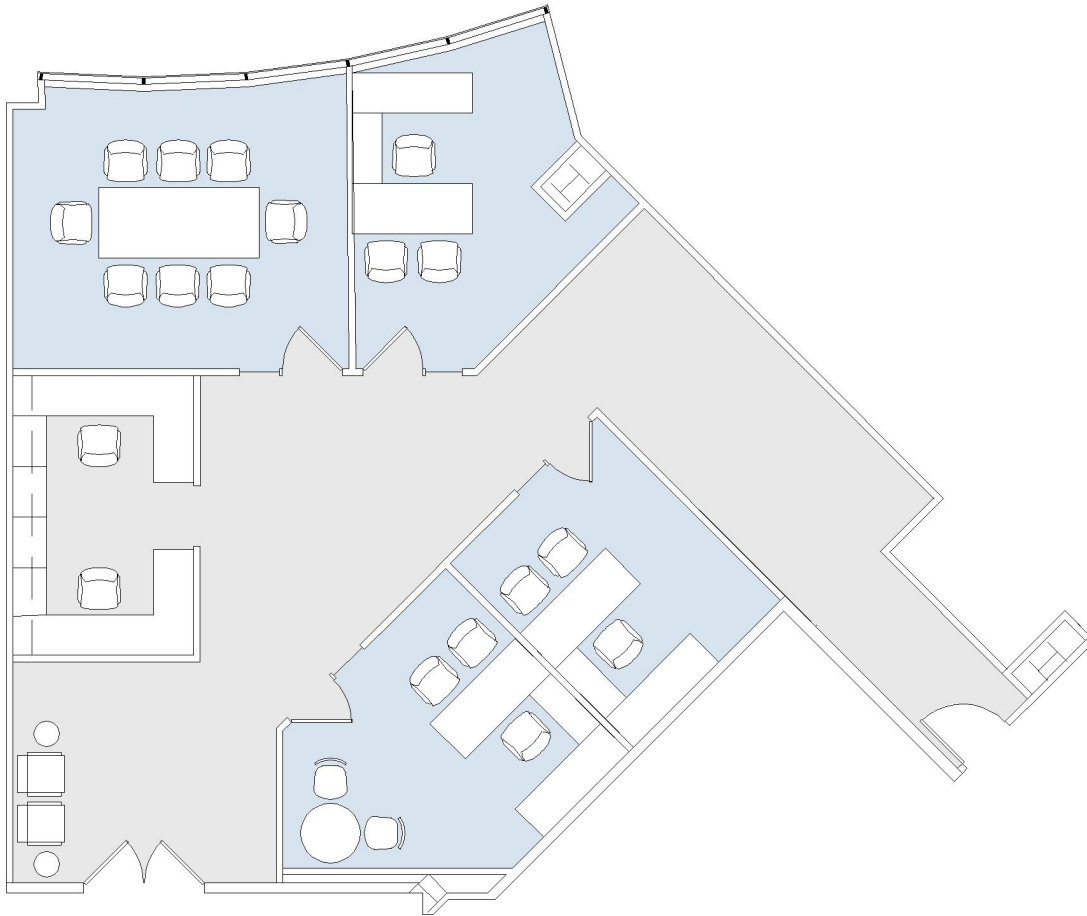

1990

CORNERSTONE PLAZA

SUITE 700 | 1,951 RSF

SAWTELLE/WEST LA

SOUTH BUNDY

SUITE CONFIGURATION

OFFICES:	3
CONFERENCE ROOM:	1
RECEPTION:	1

NOT TO SCALE
FURNITURE NOT INCLUDED