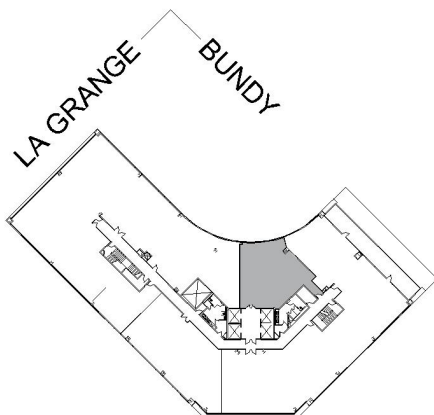

# 1990

CORNERSTONE PLAZA

SUITE 700 | 1,951 RSF

SAWTELLE/WEST LA

## SOUTH BUNDY