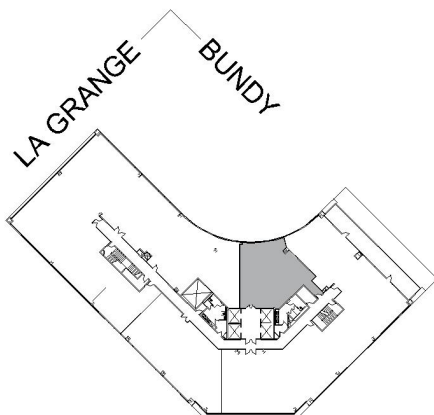

1990

CORNERSTONE PLAZA

SUITE 700 | 1,951 RSF

SAWTELLE/WEST LA

SOUTH BUNDY

SUITE CONFIGURATION

OFFICES:	3
CONFERENCE ROOM:	1
RECEPTION:	1

NOT TO SCALE
FURNITURE NOT INCLUDED