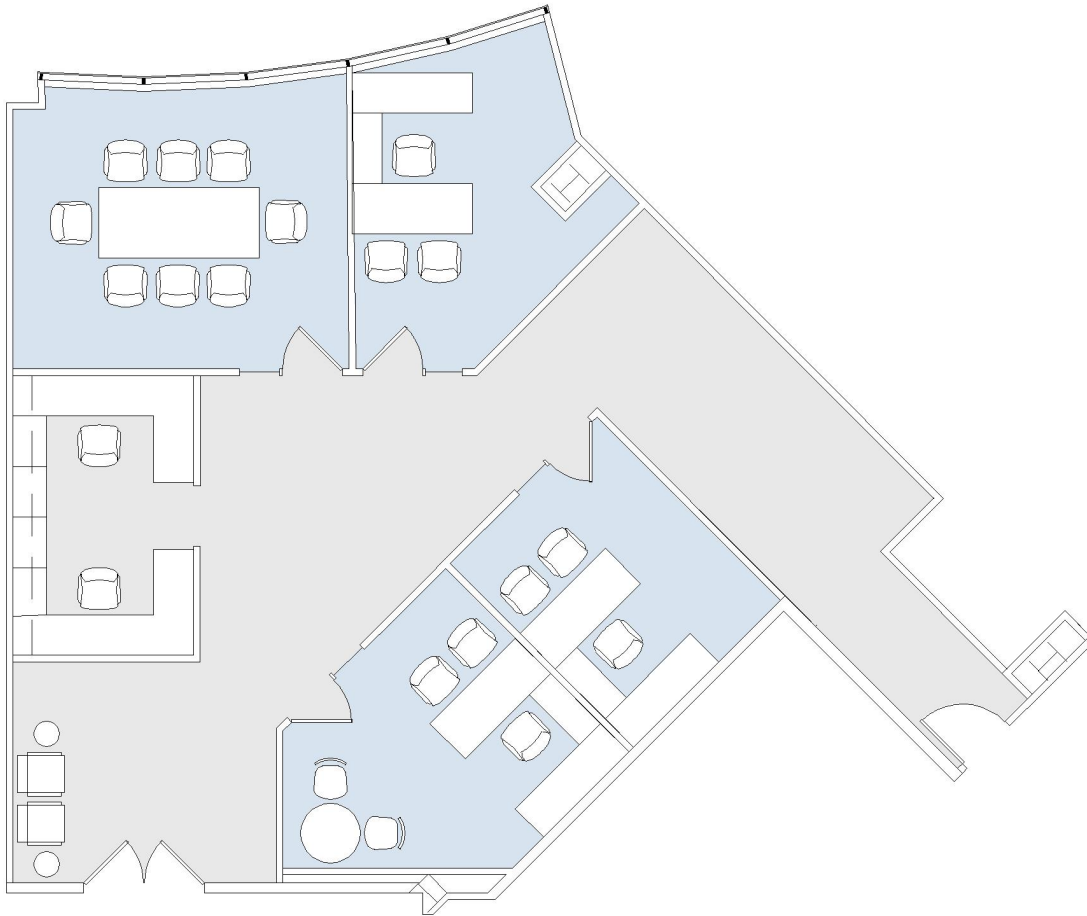

# 1990

CORNERSTONE PLAZA

SUITE 700 | 1,951 RSF

SAWTELLE/WEST LA

## SOUTH BUNDY