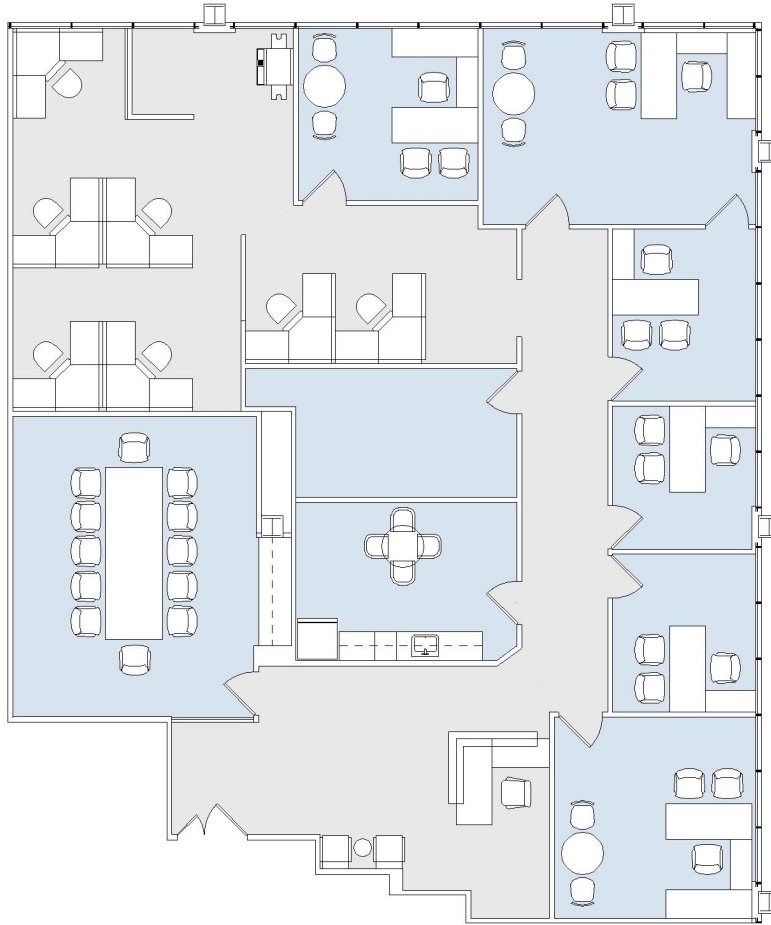

8383

WILSHIRE

SUITE 310 | 3,638 RSF

BEVERLY HILLS

SUITE CONFIGURATION

OFFICES:	6
CONFERENCE ROOM:	1
RECEPTION:	1
KITCHEN:	1
STORAGE ROOM:	1

NOT TO SCALE
FURNITURE NOT INCLUDED

For more information, please contact: