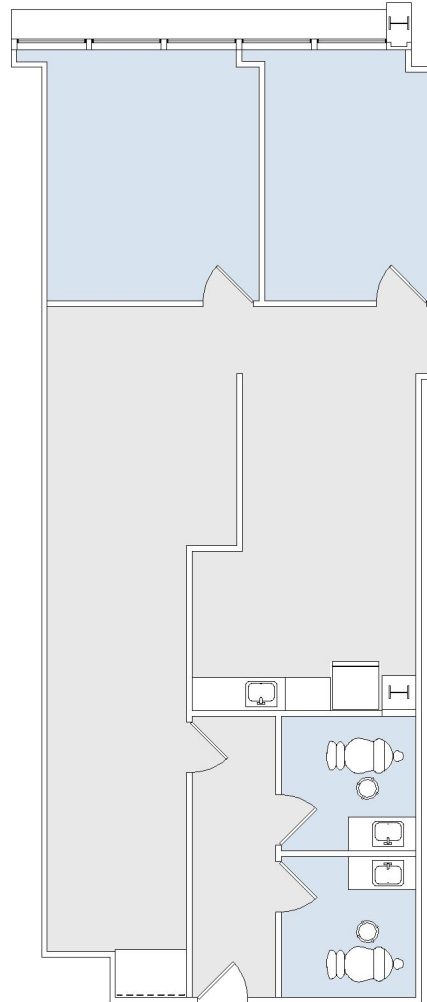

6330

CARTHAY CAMPUS 30

SUITE 238 | 1,566 RSF

BEVERLY HILLS

SAN VICENTE

SUITE CONFIGURATION

EXAM ROOMS:	2
OFFICES:	2
RECEPTION:	1
KITCHEN:	1

NOT TO SCALE