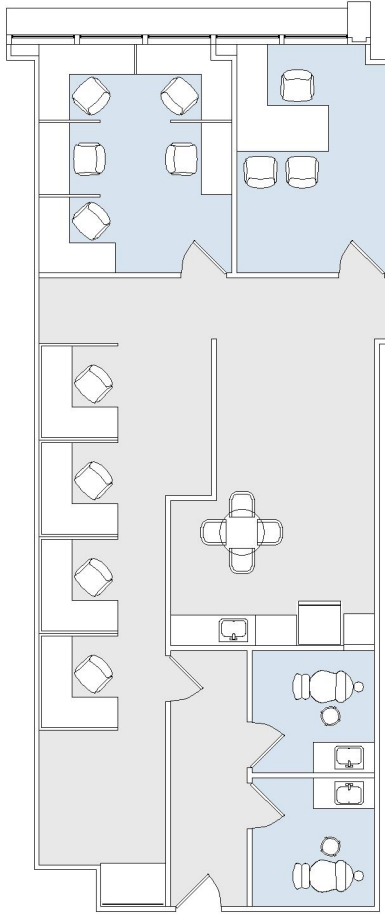

6330

CARTHAY CAMPUS 30

SUITE 238 | 1,566 RSF

BEVERLY HILLS

SAN VICENTE

SUITE CONFIGURATION

EXAM ROOM:	2
OFFICE:	1
SHARED OFFICE:	1
RECEPTION:	1
KITCHEN:	1

NOT TO SCALE