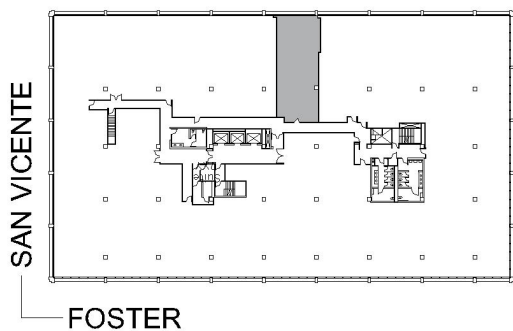

6330

CARTHAY CAMPUS 30

SUITE 238 | 1,566 RSF

BEVERLY HILLS

SAN VICENTE

SUITE CONFIGURATION

EXAM ROOMS:	2
OFFICES:	2
RECEPTION:	1
KITCHEN:	1

NOT TO SCALE