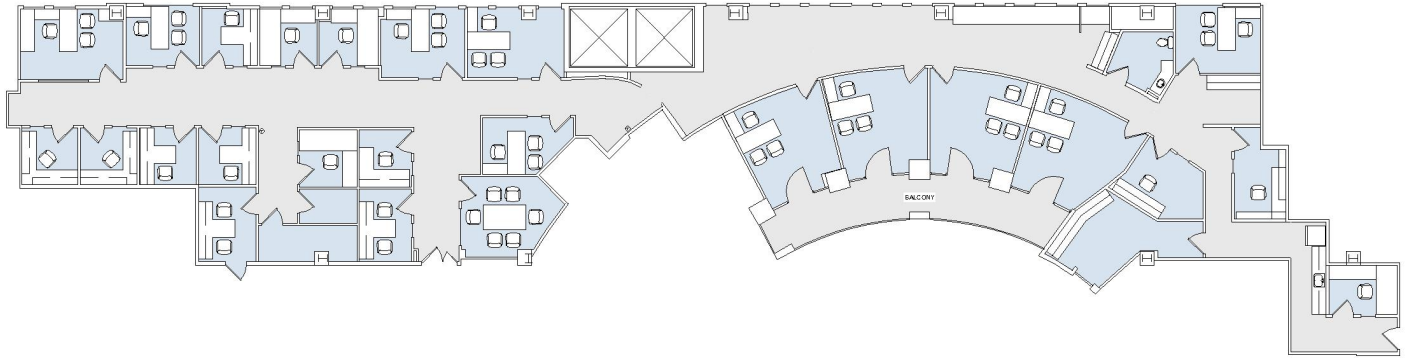

301

VILLAGE ON CANON

SUITE 303 | 6,777 RSF

BEVERLY HILLS

N CANON DRIVE

SUITE CONFIGURATION

OFFICES:	24
CONFERENCE ROOM:	1
RECEPTION:	1
KITCHEN:	1
IT ROOM:	1
FILE ROOM:	1
STORAGE:	1
PRIVATE RESTROOM:	1
PRIVATE BALCONY:	1

NOT TO SCALE
FURNITURE NOT INCLUDED

For more information, please contact:

310.255.7777

leasing@douglasemmett.com

**Douglas
Emmett**