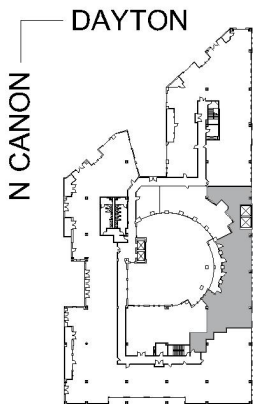

301

VILLAGE ON CANON

SUITE 303 | 4,341 RSF

BEVERLY HILLS

N CANON DRIVE

SUITE CONFIGURATION

OFFICES:	10
KITCHEN:	1
FILE ROOM:	1
PRIVATE RESTROOM:	1
PRIVATE BALCONY:	1

NOT TO SCALE
FURNITURE NOT INCLUDED