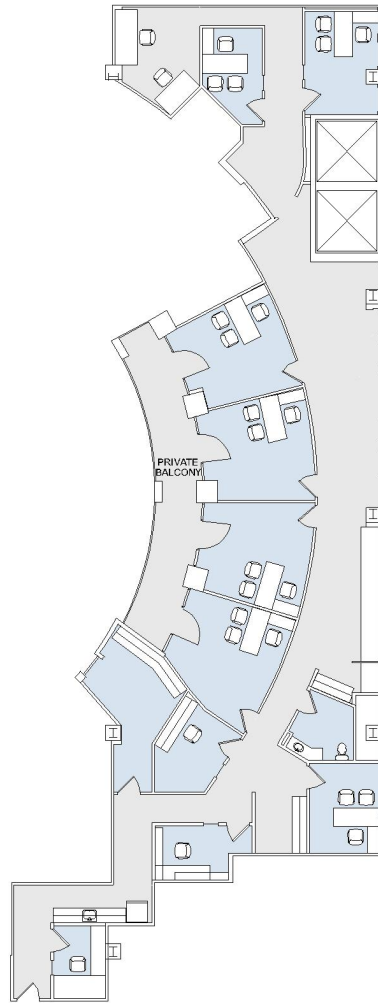

301

VILLAGE ON CANON

SUITE 303 | 4,341 RSF

BEVERLY HILLS

N CANON DRIVE

SUITE CONFIGURATION

OFFICES:	10
KITCHEN:	1
FILE ROOM:	1
PRIVATE RESTROOM:	1
PRIVATE BALCONY:	1

NOT TO SCALE
FURNITURE NOT INCLUDED