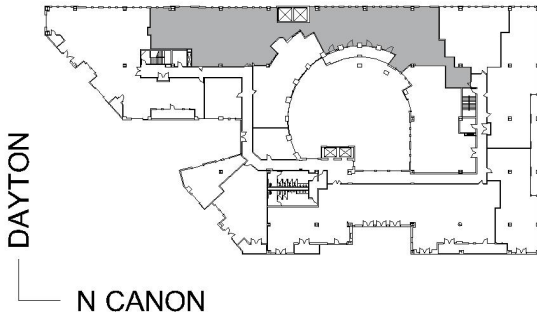

301

VILLAGE ON CANON

SUITE 303 | 6,777 RSF

BEVERLY HILLS

N CANON DRIVE

SUITE CONFIGURATION

OFFICES:	24
CONFERENCE ROOM:	1
RECEPTION:	1
KITCHEN:	1
IT ROOM:	1
FILE ROOM:	1
STORAGE:	1
PRIVATE RESTROOM:	1
PRIVATE BALCONY:	1

NOT TO SCALE
FURNITURE NOT INCLUDED

For more information, please contact:

310.255.7777

leasing@douglasemmett.com

**Douglas
Emmett**