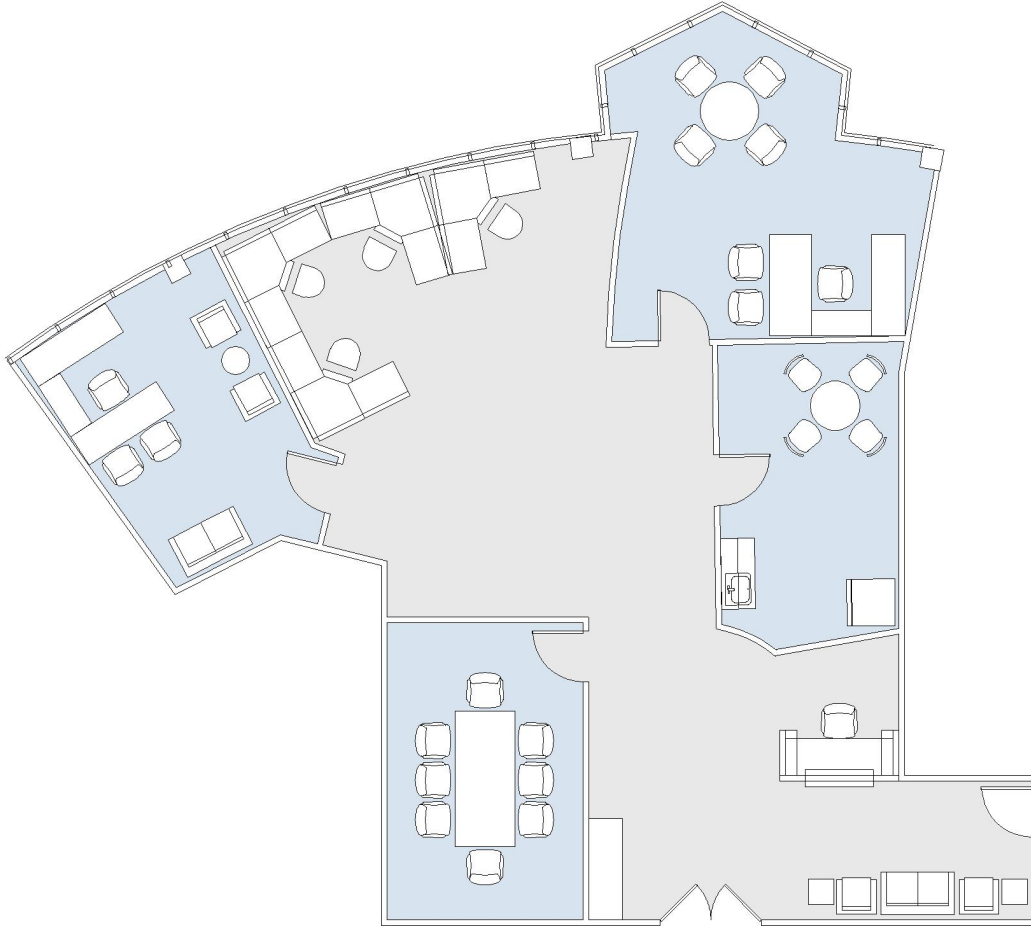

11400 W OLYMPIC

EXECUTIVE TOWER

SUITE 500 | 2,472 RSF

SAWTELLE/WEST LA

SUITE CONFIGURATION

OFFICES:	2
CONFERENCE ROOM:	1
RECEPTION:	1
KITCHEN:	1

NOT TO SCALE
FURNITURE NOT INCLUDED

For more information, please contact: