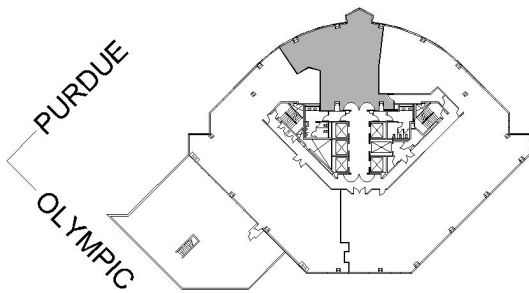

11400 W OLYMPIC

EXECUTIVE TOWER

SUITE 500 | 2,472 RSF

SAWTELLE/WEST LA

SUITE CONFIGURATION

OFFICES:	2
CONFERENCE ROOM:	1
RECEPTION:	1
KITCHEN:	1

NOT TO SCALE
FURNITURE NOT INCLUDED

For more information, please contact: