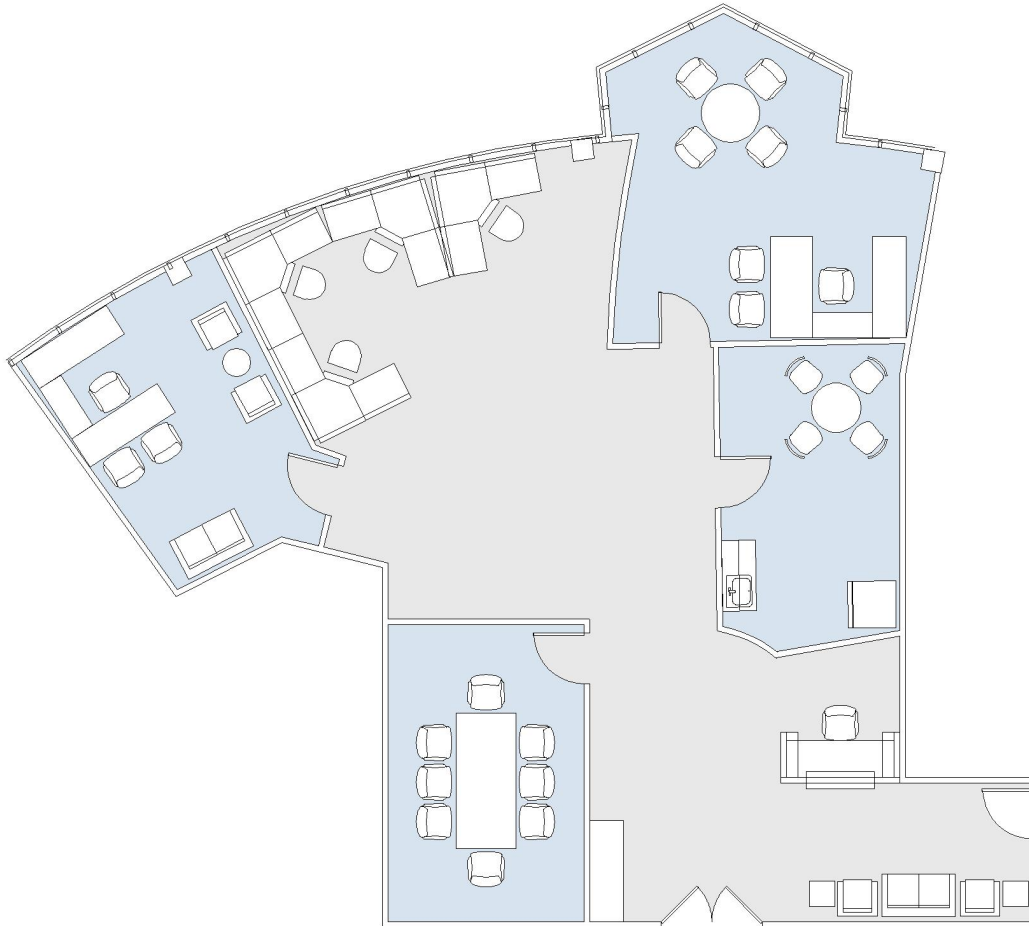

11400 W OLYMPIC

EXECUTIVE TOWER

SUITE 500 | 2,472 RSF

SAWTELLE/WEST LA

SUITE CONFIGURATION

OFFICES:	2
CONFERENCE ROOM:	1
RECEPTION:	1
KITCHEN:	1

NOT TO SCALE
FURNITURE NOT INCLUDED

For more information, please contact: