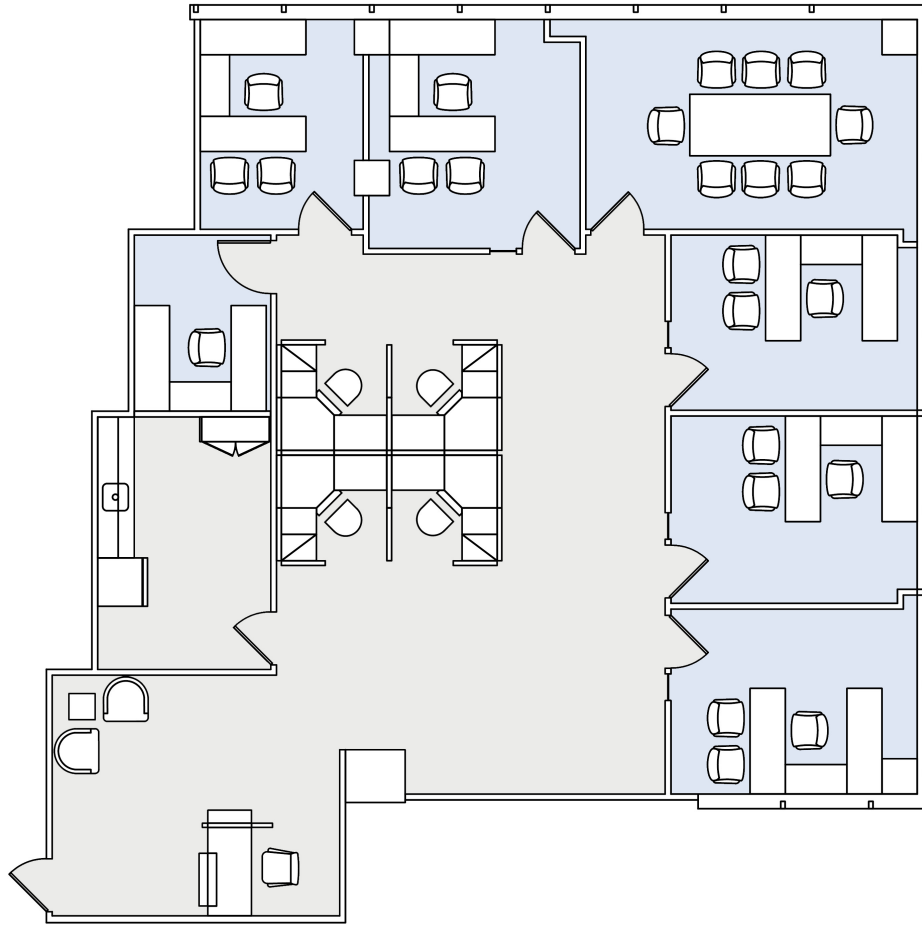

15821 VENTURA

ENCINO TERRACE

SUITE 400 | 2,778 RSF

SHERMAN OAKS/ENCINO

AS-BUILT CONFIGURATION

OFFICES:	6
RECEPTION:	1
CONFERENCE ROOM:	1
KITCHEN:	1

NOT TO SCALE
FURNITURE NOT INCLUDED

For more information, please contact: