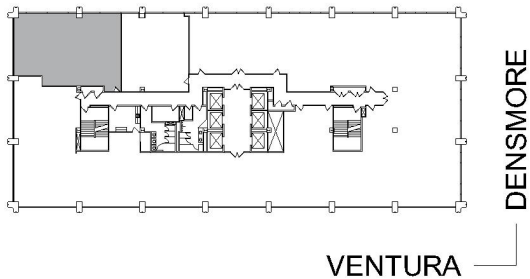

15760 VENTURA

ENCINO GATEWAY

SUITE 690 | 1,931 RSF

SHERMAN OAKS/ENCINO

SUITE CONFIGURATION

OFFICES:	6
CONFERENCE ROOM:	1
RECEPTION:	1
KITCHEN:	1

NOT TO SCALE
FURNITURE NOT INCLUDED

For more information, please contact: