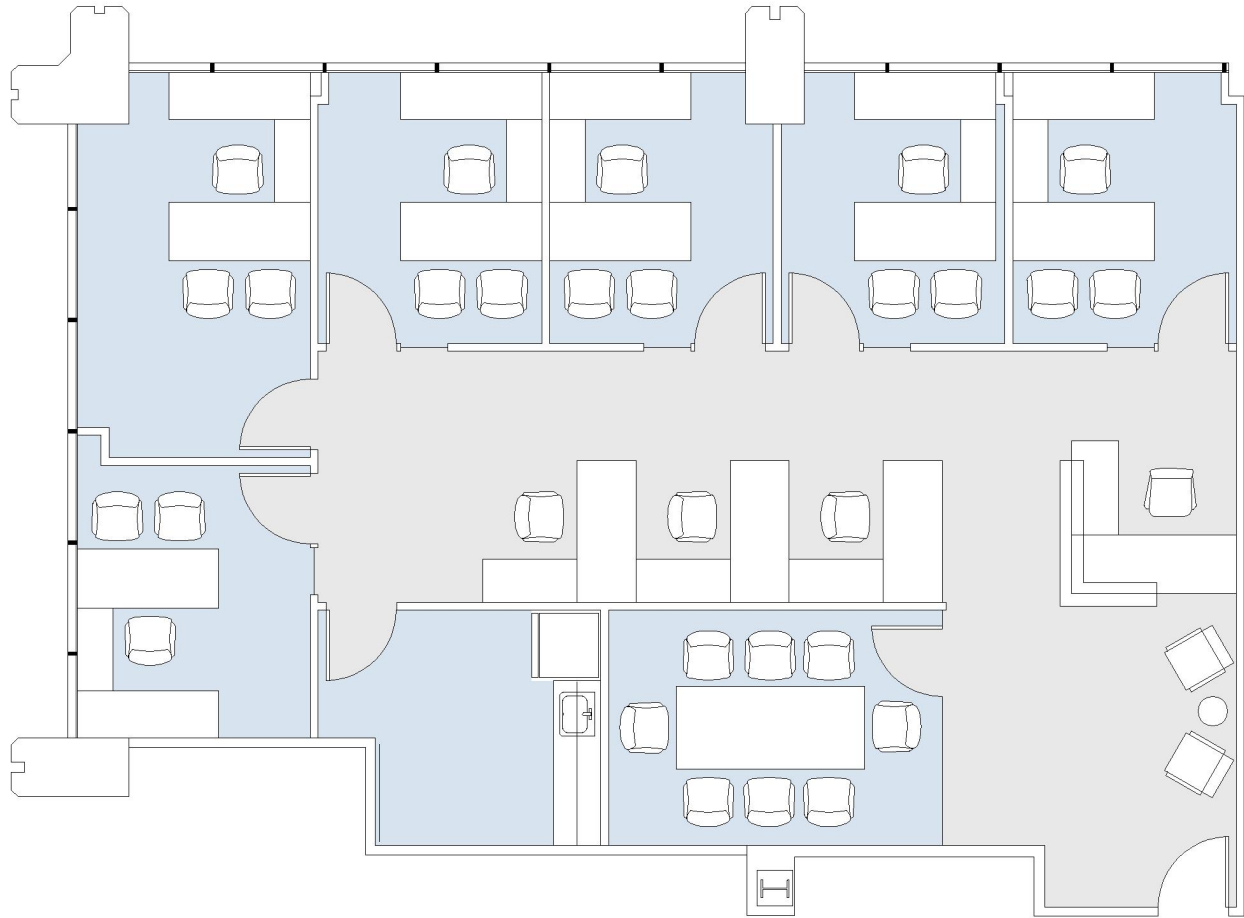

15760 VENTURA

ENCINO GATEWAY

SUITE 690 | 1,931 RSF

SHERMAN OAKS/ENCINO

SUITE CONFIGURATION

OFFICES:	6
CONFERENCE ROOM:	1
RECEPTION:	1
KITCHEN:	1

NOT TO SCALE
FURNITURE NOT INCLUDED

For more information, please contact: