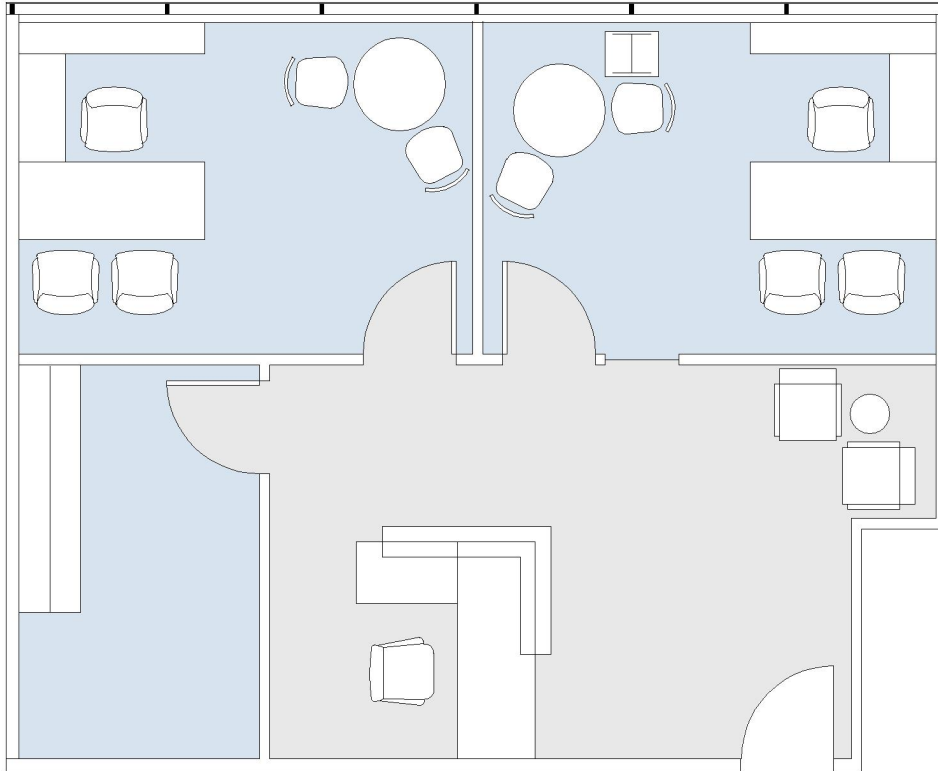

# 11835 OLYMPIC

WESTSIDE TOWERS EAST TOWER

SUITE 465 | 868 RSF

SAWTELLE/WEST LA

#### SUITE CONFIGURATION

OFFICES:	2
RECEPTION:	1
FILE / COPY ROOM:	1

NOT TO SCALE

FURNITURE NOT INCLUDED

For more information, please contact:

310.255.7777

leasing@douglasemmett.com

**Douglas  
Emmett**