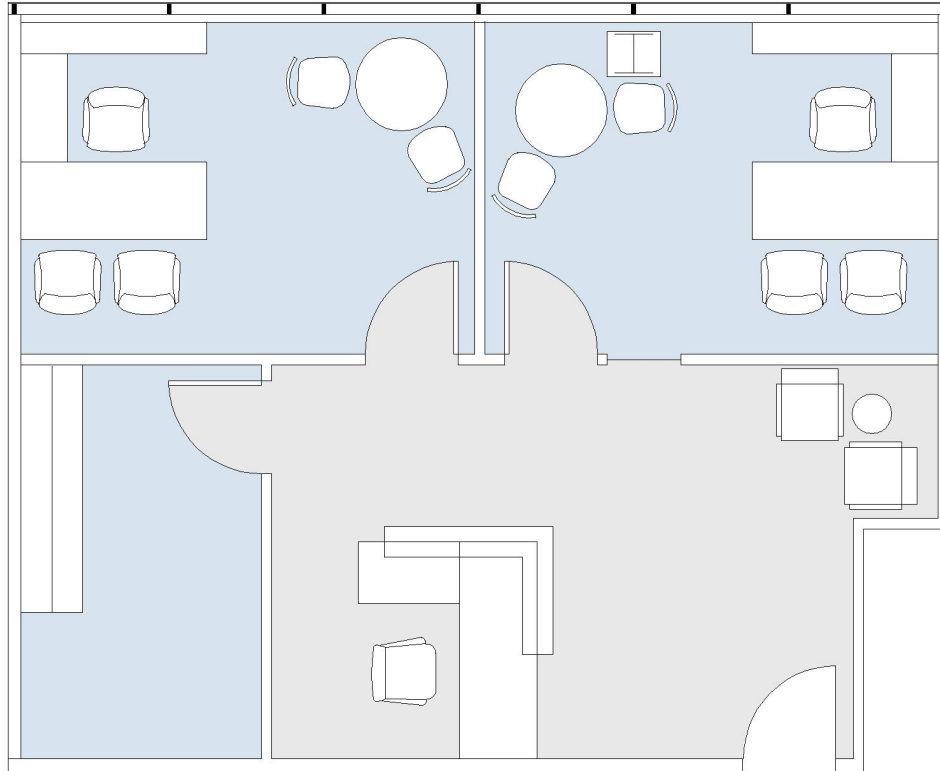

# 11835 OLYMPIC

WESTSIDE TOWERS EAST TOWER

SUITE 465 | 868 RSF

SAWTELLE/WEST LA

## SUITE CONFIGURATION

OFFICES:	2
RECEPTION:	1
FILE / COPY ROOM:	1

NOT TO SCALE

FURNITURE NOT INCLUDED

For more information, please contact:

310.255.7777

leasing@douglasemmett.com

**Douglas  
Emmett**