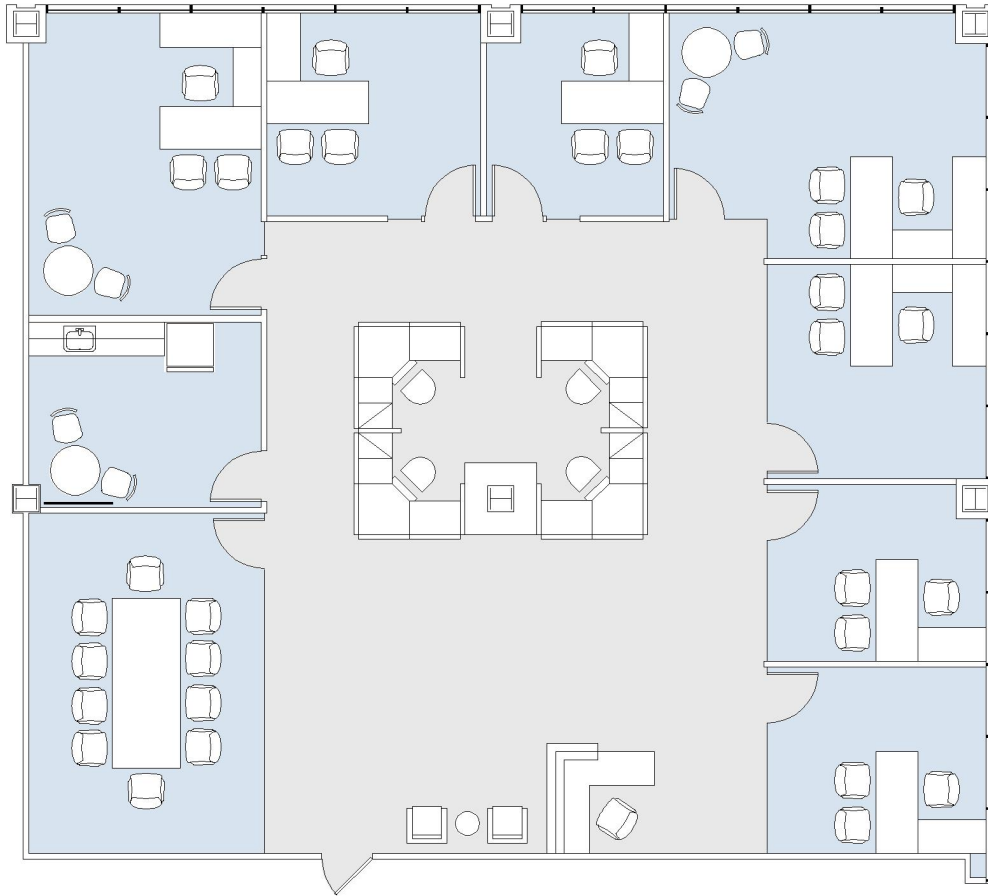

# 10880 WILSHIRE

SUITE 1430 | 4,003 RSF

WESTWOOD

#### SUITE CONFIGURATION

OFFICES:	7
CONFERENCE ROOM:	1
RECEPTION:	1
KITCHEN:	1

NOT TO SCALE  
FURNITURE NOT INCLUDED

For more information, please contact:

310.255.7777  
leasing@douglasemmett.com

**Douglas  
Emmett**