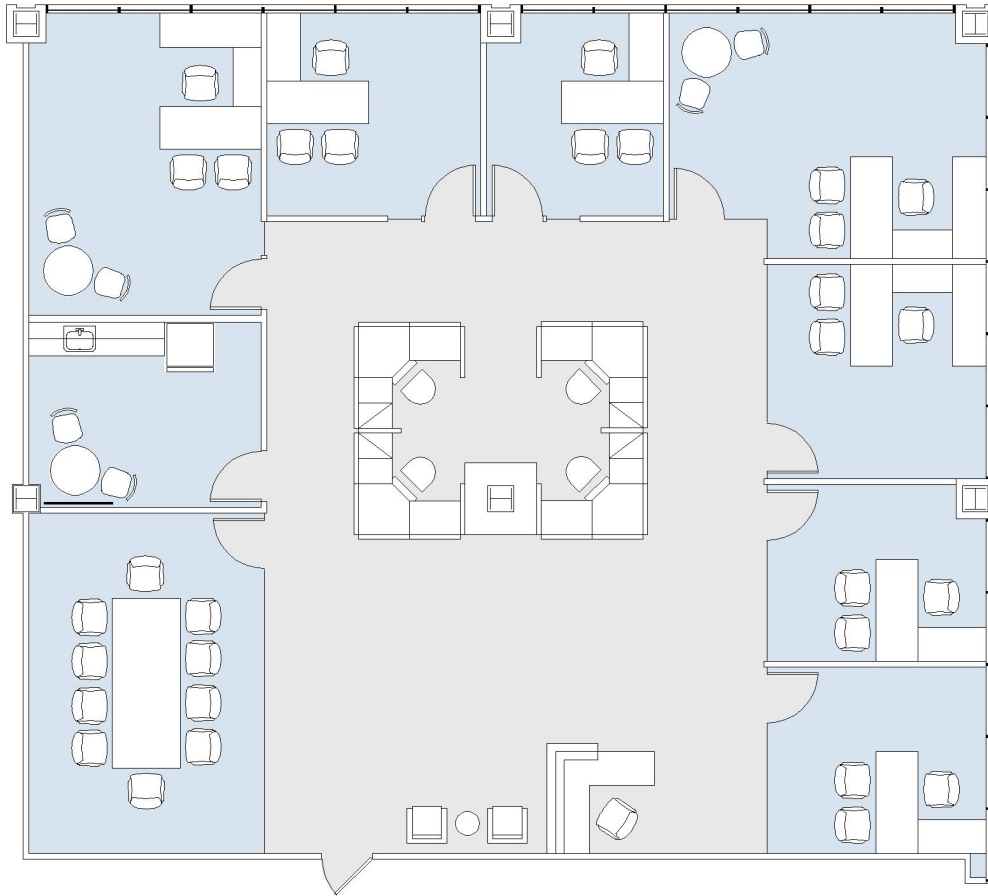

10880 WILSHIRE

SUITE 1430 | 4,003 RSF

WESTWOOD

SUITE CONFIGURATION

OFFICES:	7
CONFERENCE ROOM:	1
RECEPTION:	1
KITCHEN:	1

NOT TO SCALE
FURNITURE NOT INCLUDED

For more information, please contact:

310.255.7777
leasing@douglasemmett.com