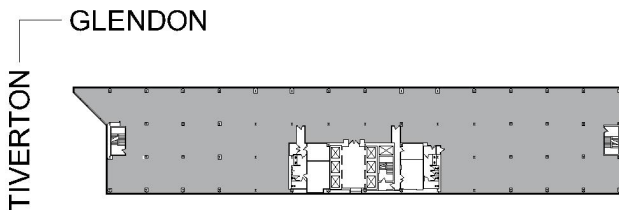

For more information, please contact:

310.255.7777

leasing@douglasemmett.com

**Douglas
Emmett**