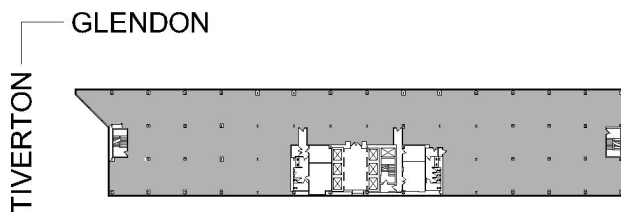

For more information, please contact:

310.255.7777

leasing@douglasemmett.com

**Douglas
Emmett**