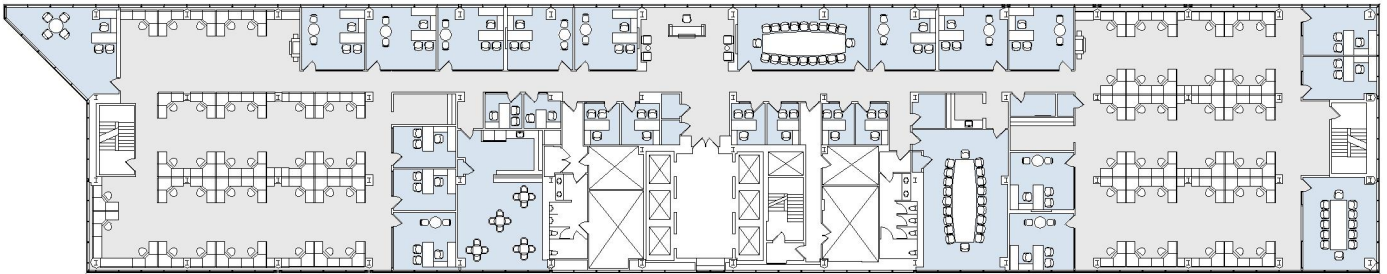

1100

WESTWOOD CENTER

SUITE 1900 | 20,578 RSF

WESTWOOD

GLENDON AVENUE

SUITE CONFIGURATION

OFFICES:	24
CONFERENCE ROOM:	3
RECEPTION:	1
KITCHEN:	1
STORAGE:	5
IT ROOM:	1
FILE ROOM:	2
RESTROOM:	2

NOT TO SCALE