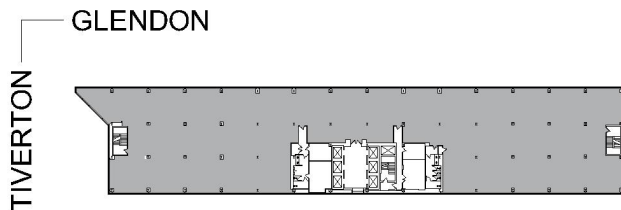

For more information, please contact:

310.255.7777
leasing@douglasemmett.com

**Douglas
Emmett**