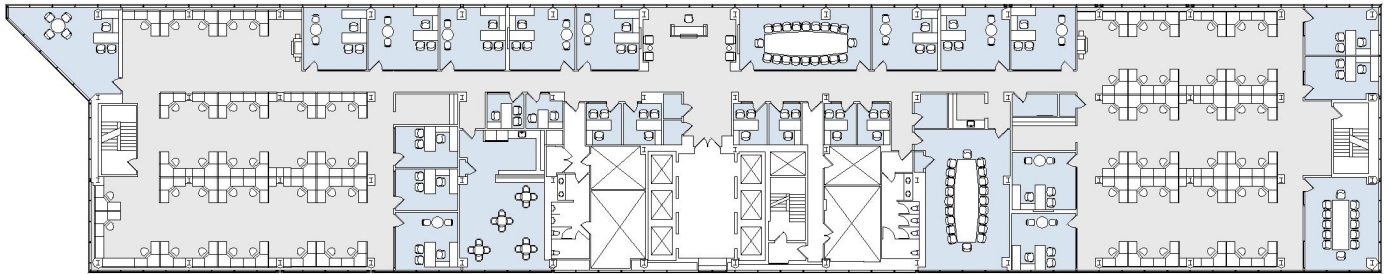

1100

WESTWOOD CENTER

SUITE 1900 | 20,578 RSF

WESTWOOD

GLENDON AVENUE

SUITE CONFIGURATION

OFFICES:	24
CONFERENCE ROOM:	3
RECEPTION:	1
KITCHEN:	1
STORAGE:	5
IT ROOM:	1
FILE ROOM:	2
RESTROOM:	2

NOT TO SCALE