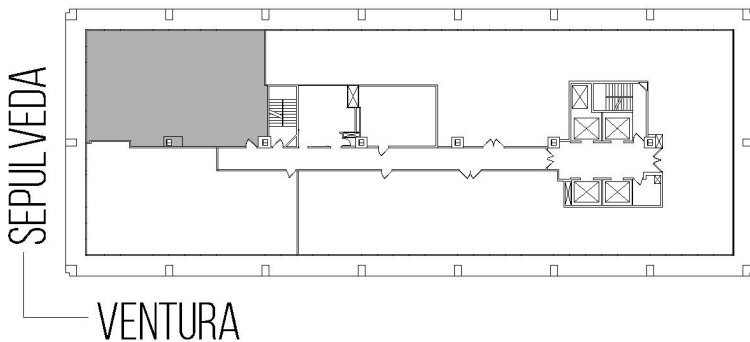

15233 VENTURA

VALLEY OFFICE PLAZA

SUITE 410 | 2,096 RSF

SHERMAN OAKS/ENCINO

AS-BUILT CONFIGURATION

OFFICES:	4
CONFERENCE ROOM:	1
RECEPTION:	1
KITCHEN:	1

NOT TO SCALE
FURNITURE NOT INCLUDED

For more information, please contact: