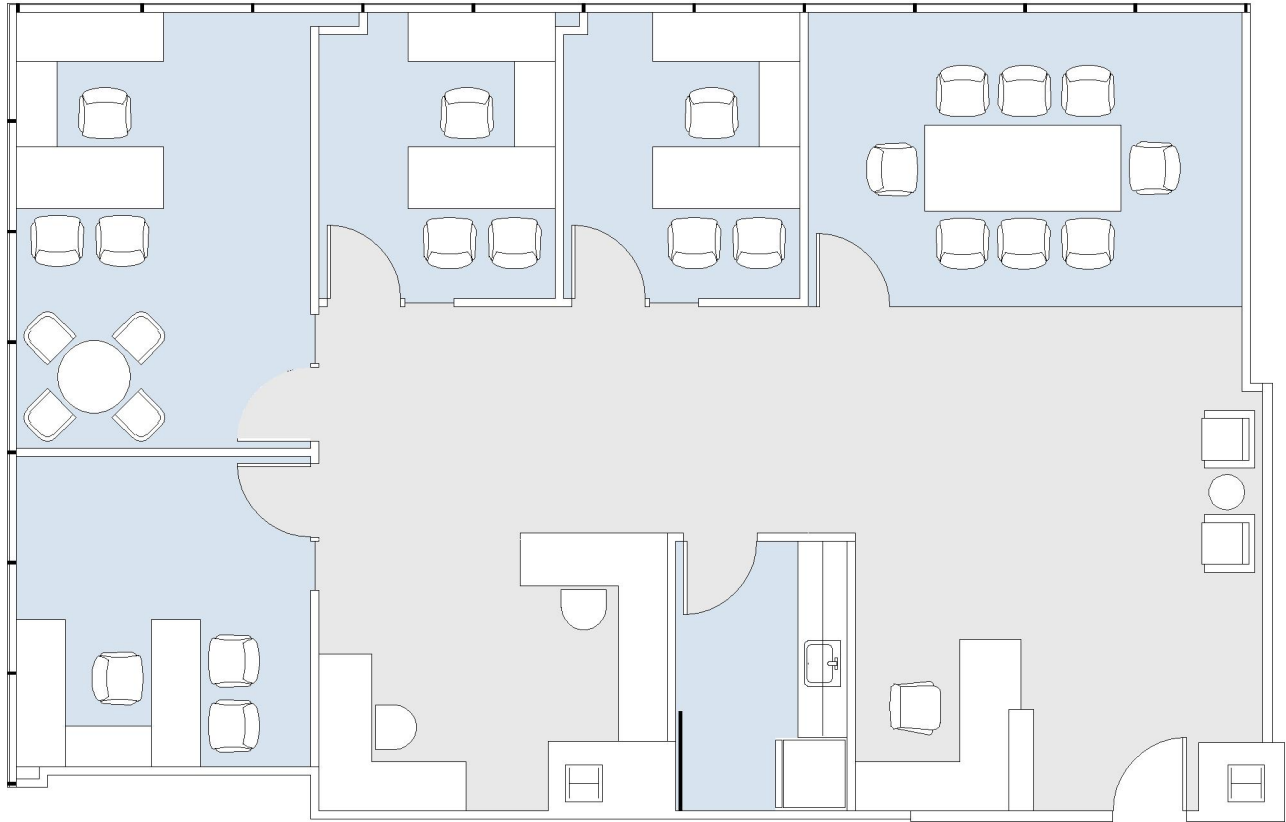

15233 VENTURA

VALLEY OFFICE PLAZA

SUITE 410 | 2,096 RSF

SHERMAN OAKS/ENCINO

AS-BUILT CONFIGURATION

OFFICES:	4
CONFERENCE ROOM:	1
RECEPTION:	1
KITCHEN:	1

NOT TO SCALE
FURNITURE NOT INCLUDED

For more information, please contact: