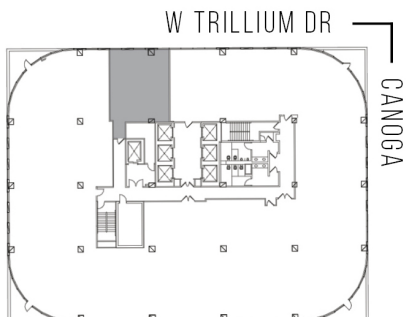

# 6300

THE TRILLIUM - WEST TOWER

SUITE 540 | 1,100 RSF

WOODLAND HILLS

## CANOGA AVENUE

AS-BUILT CONFIGURATION

OFFICES:	1
RECEPTION:	1
OPEN OFFICE:	5

ADJUSTED FOR SOCIAL DISTANCING  
NOT TO SCALE  
FURNITURE NOT INCLUDED

For more information, please contact:

310.255.7777

leasing@douglasemmett.com