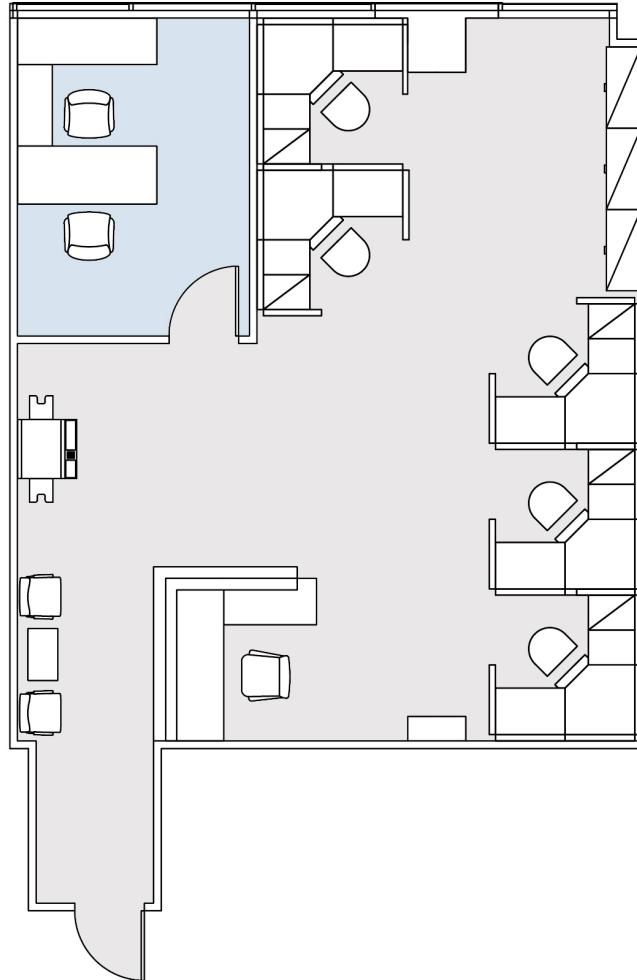

# 6300

THE TRILLIUM - WEST TOWER

SUITE 540 | 1,100 RSF

WOODLAND HILLS

## CANOGA AVENUE

AS-BUILT CONFIGURATION

OFFICES:	1
RECEPTION:	1
OPEN OFFICE:	5

ADJUSTED FOR SOCIAL DISTANCING  
NOT TO SCALE  
FURNITURE NOT INCLUDED

For more information, please contact:

310.255.7777

leasing@douglasemmett.com