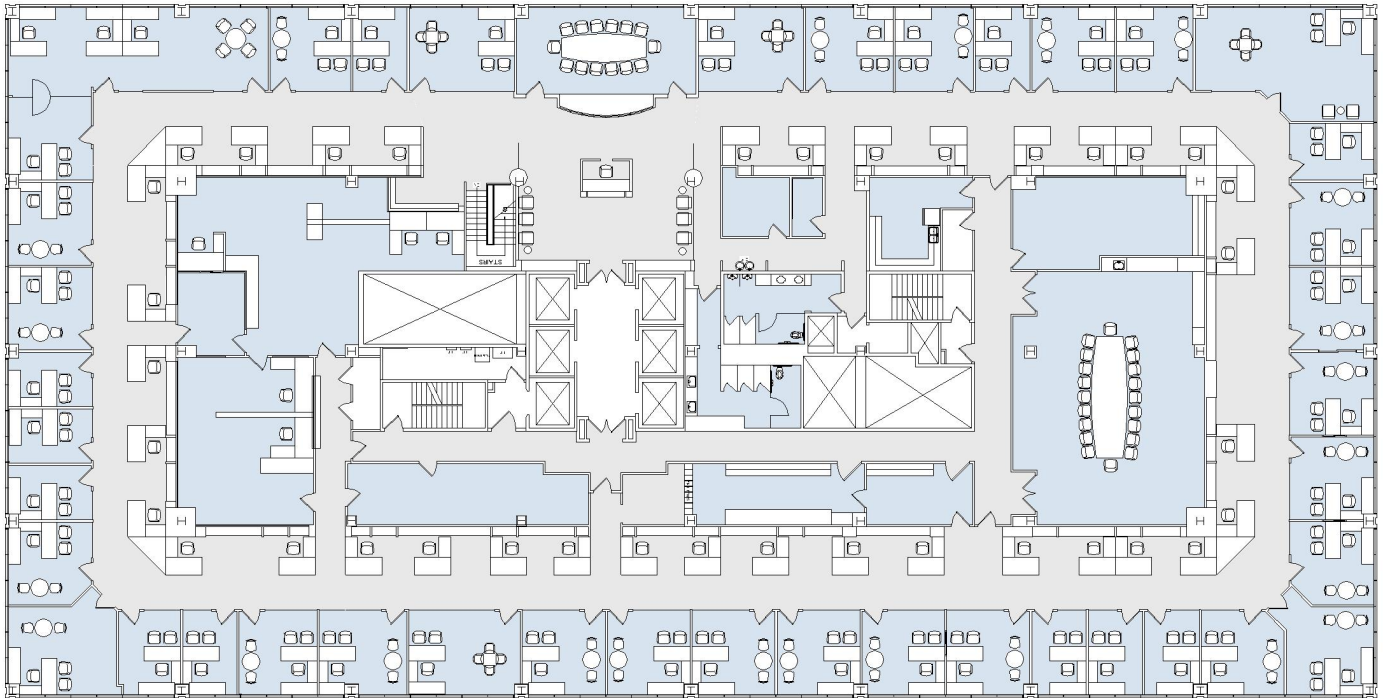

10880 WILSHIRE

SUITE 2400 | 27,135 RSF

WESTWOOD

SUITE CONFIGURATION

OFFICES:	43
CONFERENCE ROOM:	2
RECEPTION:	1
KITCHEN:	1
IT ROOM:	1
STORAGE:	3
FILE ROOM:	2
MAIL ROOM:	1
RESTROOMS:	2

WESTWOOD
WILSHIRE

NOT TO SCALE
FURNITURE NOT INCLUDED