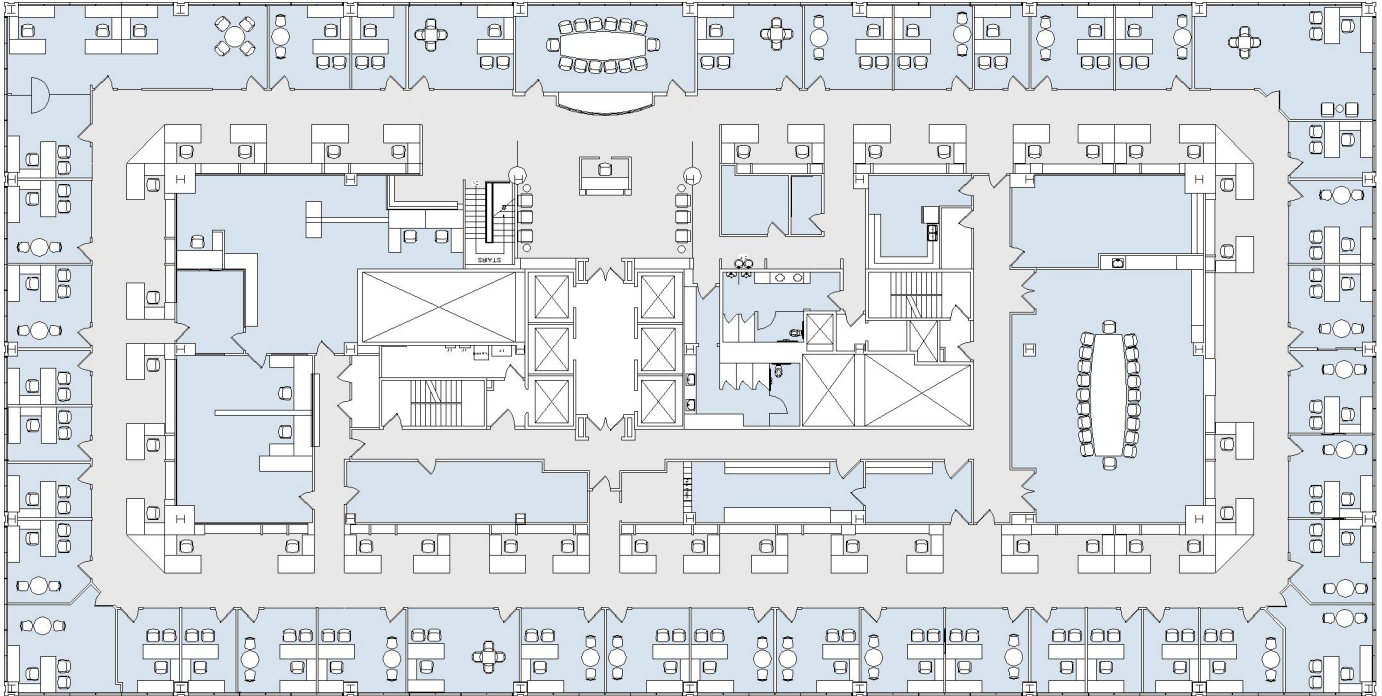

10880 WILSHIRE

SUITE 2400 | 27,135 RSF

WESTWOOD

SUITE CONFIGURATION

OFFICES:	43
CONFERENCE ROOM:	2
RECEPTION:	1
KITCHEN:	1
IT ROOM:	1
STORAGE:	3
FILE ROOM:	2
MAIL ROOM:	1
RESTROOMS:	2

WESTWOOD
WILSHIRE

NOT TO SCALE
FURNITURE NOT INCLUDED