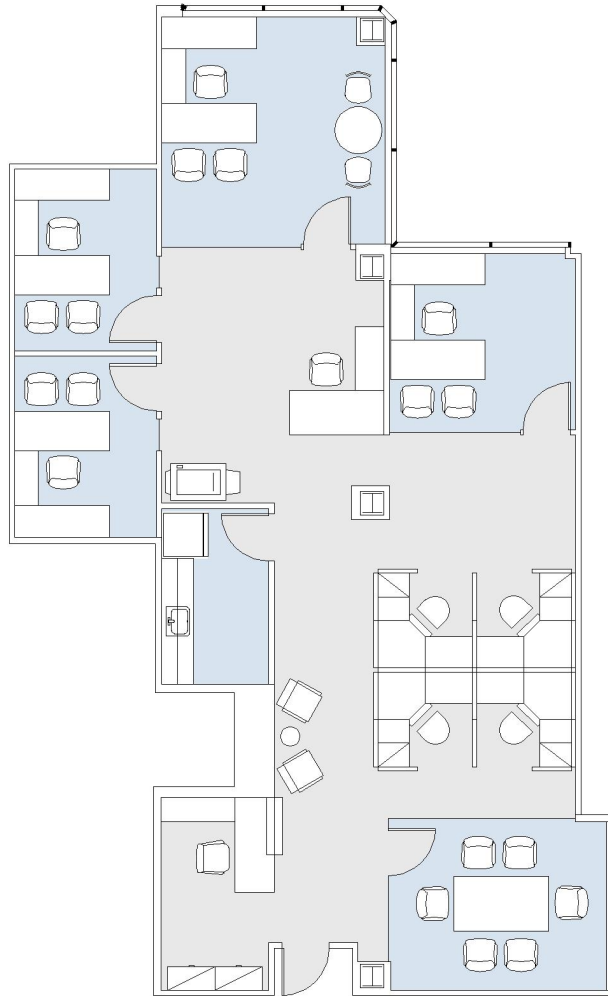

21300 VICTORY

WARNER CORPORATE CENTER

SUITE 510 | 2,038 RSF

WOODLAND HILLS

SUITE CONFIGURATION

OFFICES:	4
CONFERENCE ROOM:	1
RECEPTION:	1
KITCHEN:	1

NOT TO SCALE
FURNITURE NOT INCLUDED

For more information, please contact: