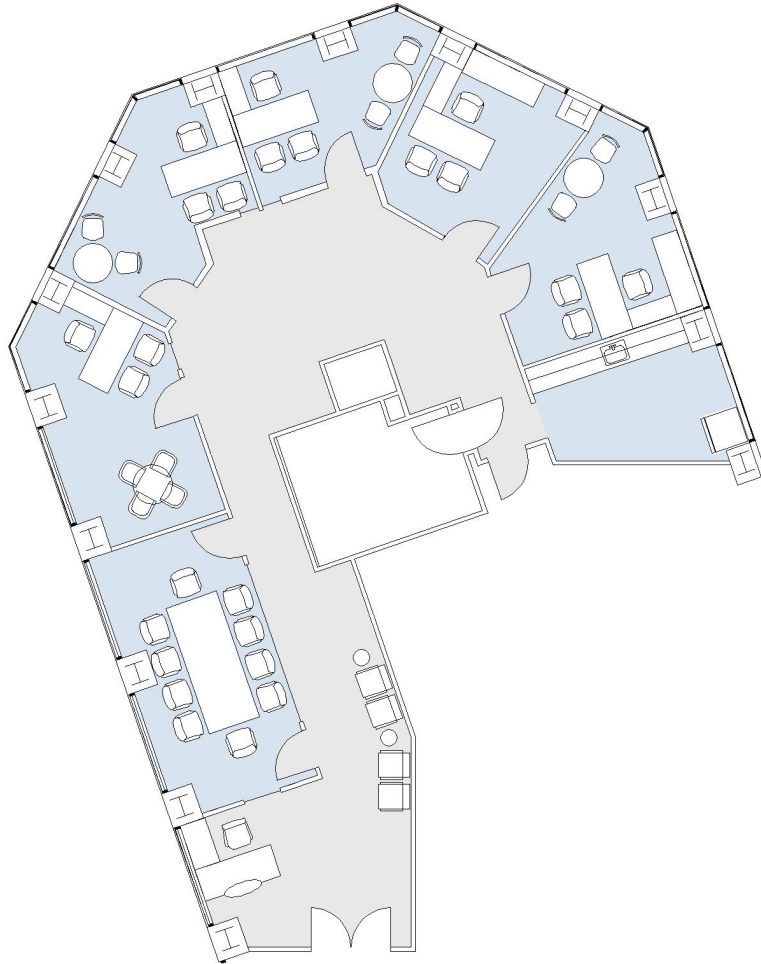

10940 WILSHIRE

THE TOWER

SUITE 2150 | 2,737 RSF

WESTWOOD

SUITE CONFIGURATION

OFFICES:	5
CONFERENCE ROOM:	1
RECEPTION:	1
KITCHEN:	1

NOT TO SCALE
FURNITURE NOT INCLUDED

For more information, please contact: