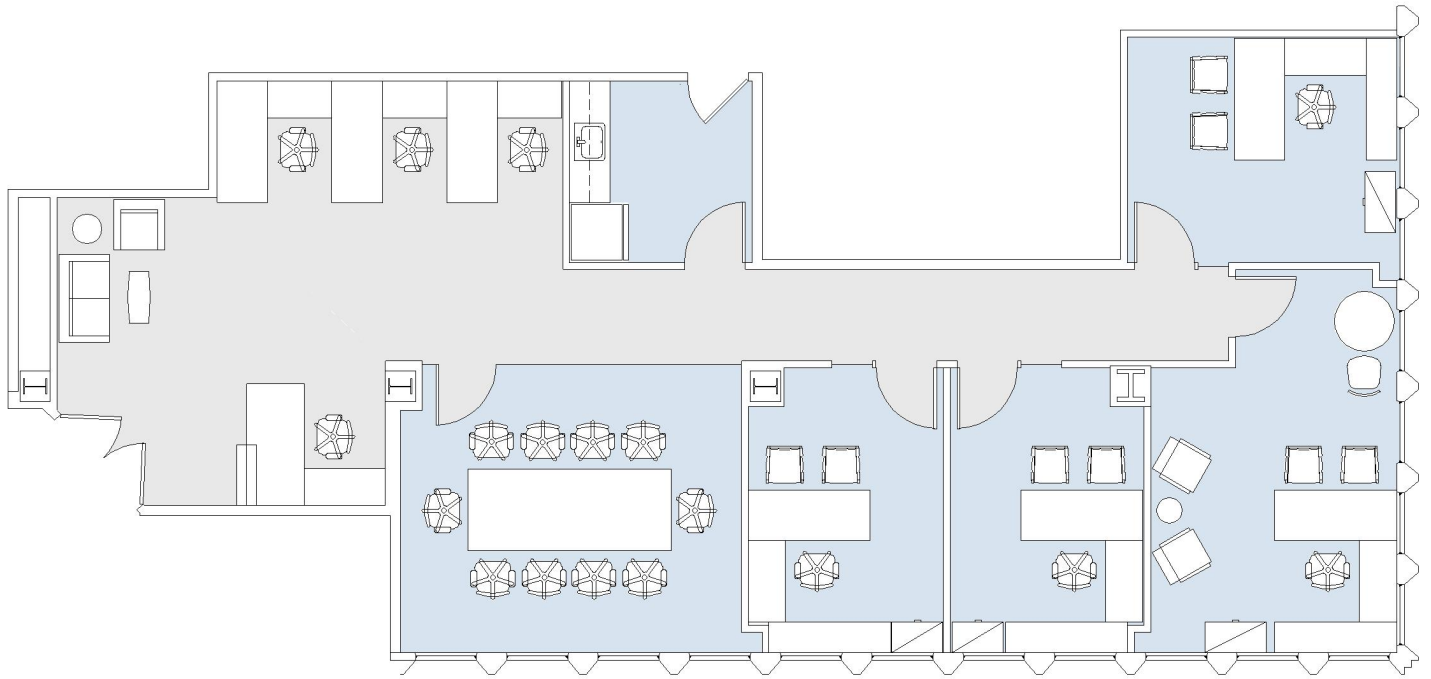

12011

SALTAIR/SAN VICENTE

SUITE 350 | 1,952 RSF

BRENTWOOD-SAN VICENTE

SAN VICENTE

SUITE CONFIGURATION

OFFICES:	4
CONFERENCE ROOM:	1
RECEPTION:	1
KITCHEN:	1

NOT TO SCALE
FURNITURE NOT INCLUDED