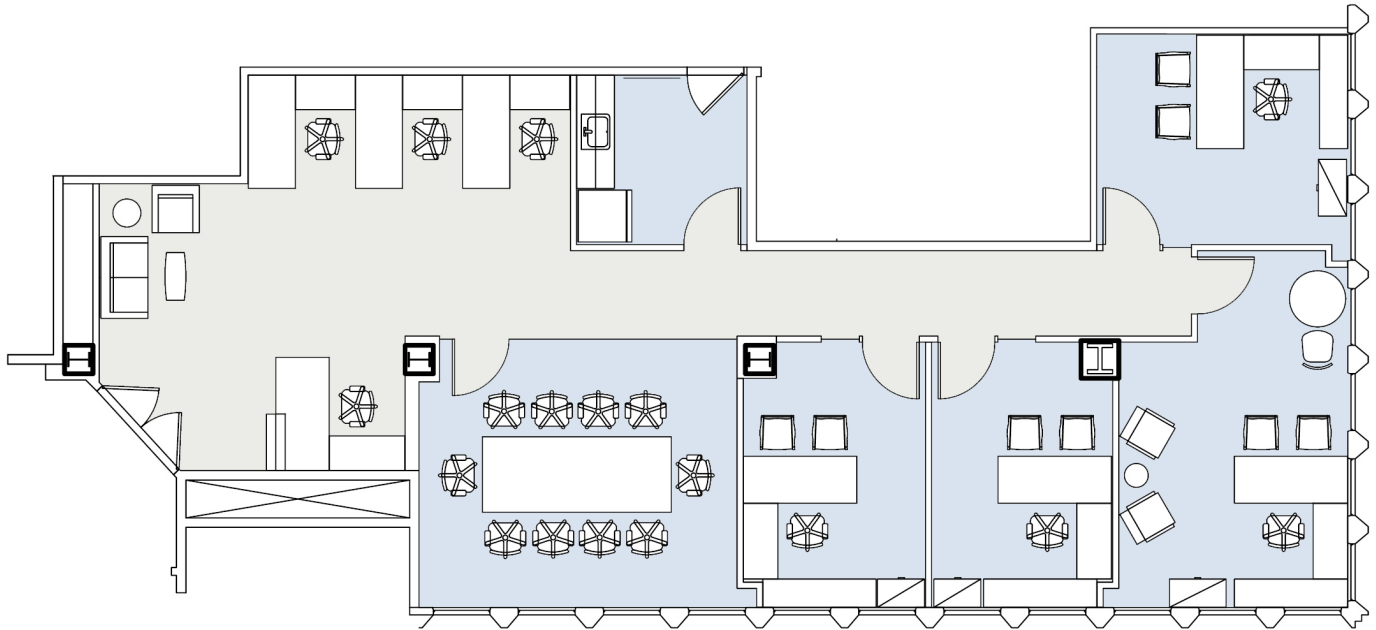

# 12011

SALTAIR/SAN VICENTE

SUITE 350 | 1,952 RSF

BRENTWOOD-SAN VICENTE

## SAN VICENTE

### AS-BUILT CONFIGURATION

OFFICES:	4
RECEPTION:	1
CONFERENCE ROOM:	1
KITCHEN:	1

NOT TO SCALE  
FURNITURE NOT INCLUDED

For more information, please contact:

310.255.7777

leasing@douglasemmett.com

**Douglas  
Emmett**