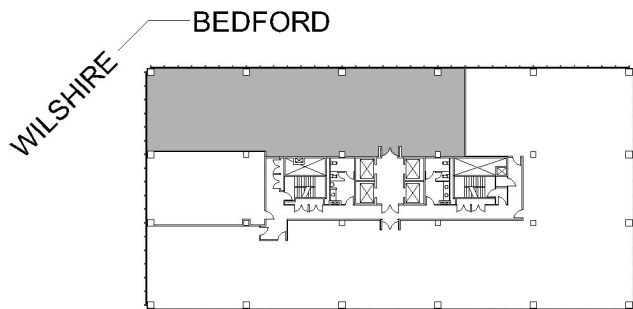

9665 WILSHIRE

SUITE 430 | 4,364 RSF
BEVERLY HILLS

SUITE CONFIGURATION

OFFICES:	12
CONFERENCE ROOM:	1
RECEPTION:	1
KITCHEN:	1
IT ROOM:	1

NOT TO SCALE
FURNITURE NOT INCLUDED

For more information, please contact: