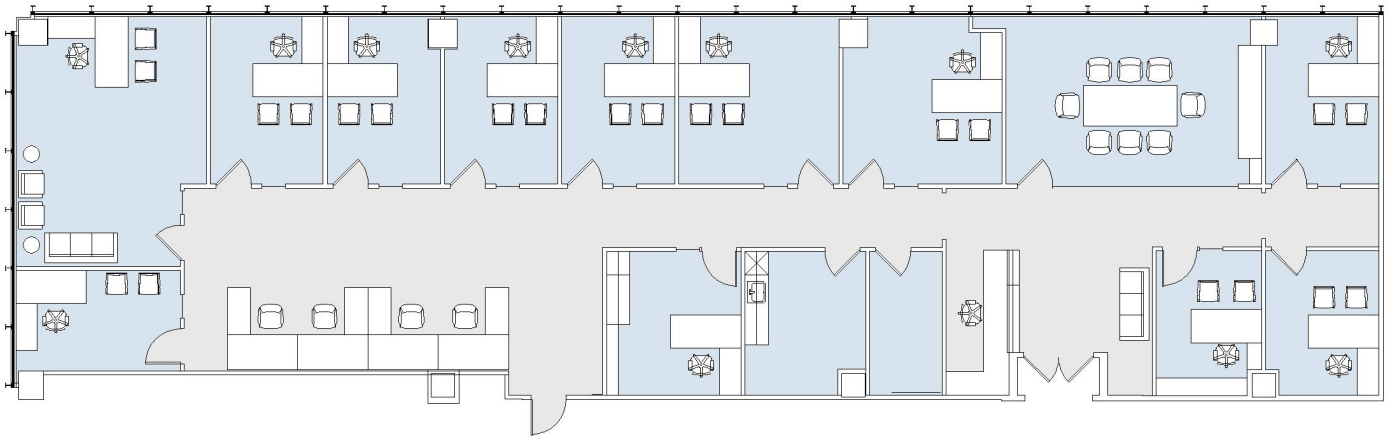

9665 WILSHIRE

SUITE 430 | 4,364 RSF
BEVERLY HILLS

SUITE CONFIGURATION

OFFICES:	12
CONFERENCE ROOM:	1
RECEPTION:	1
KITCHEN:	1
IT ROOM:	1

NOT TO SCALE
FURNITURE NOT INCLUDED

For more information, please contact: