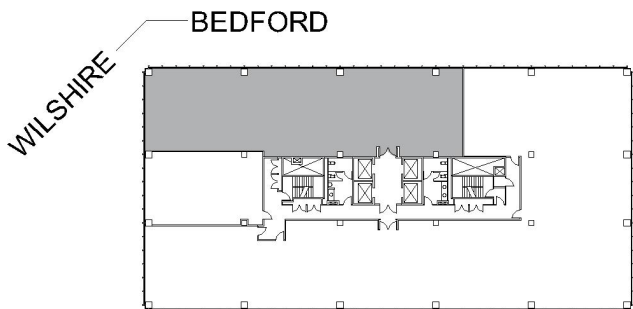

9665

WILSHIRE

SUITE 430 | 4,364 RSF

BEVERLY HILLS

SUITE CONFIGURATION

OFFICES:	12
CONFERENCE ROOM:	1
RECEPTION:	1
KITCHEN:	1
IT ROOM:	1

NOT TO SCALE
FURNITURE NOT INCLUDED

For more information, please contact: