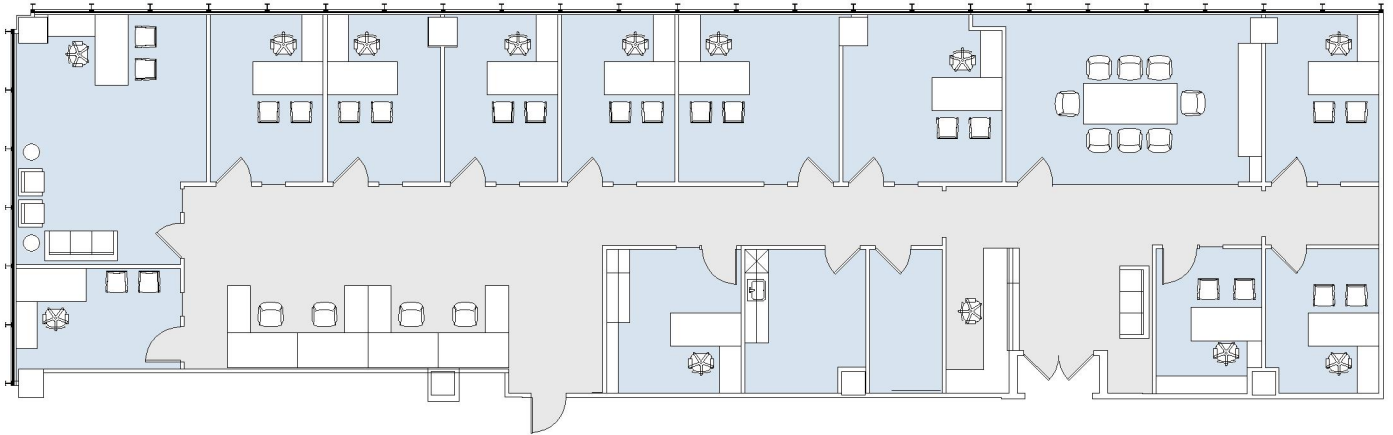

9665

WILSHIRE

SUITE 430 | 4,364 RSF

BEVERLY HILLS

SUITE CONFIGURATION

OFFICES:	12
CONFERENCE ROOM:	1
RECEPTION:	1
KITCHEN:	1
IT ROOM:	1

NOT TO SCALE
FURNITURE NOT INCLUDED

For more information, please contact: