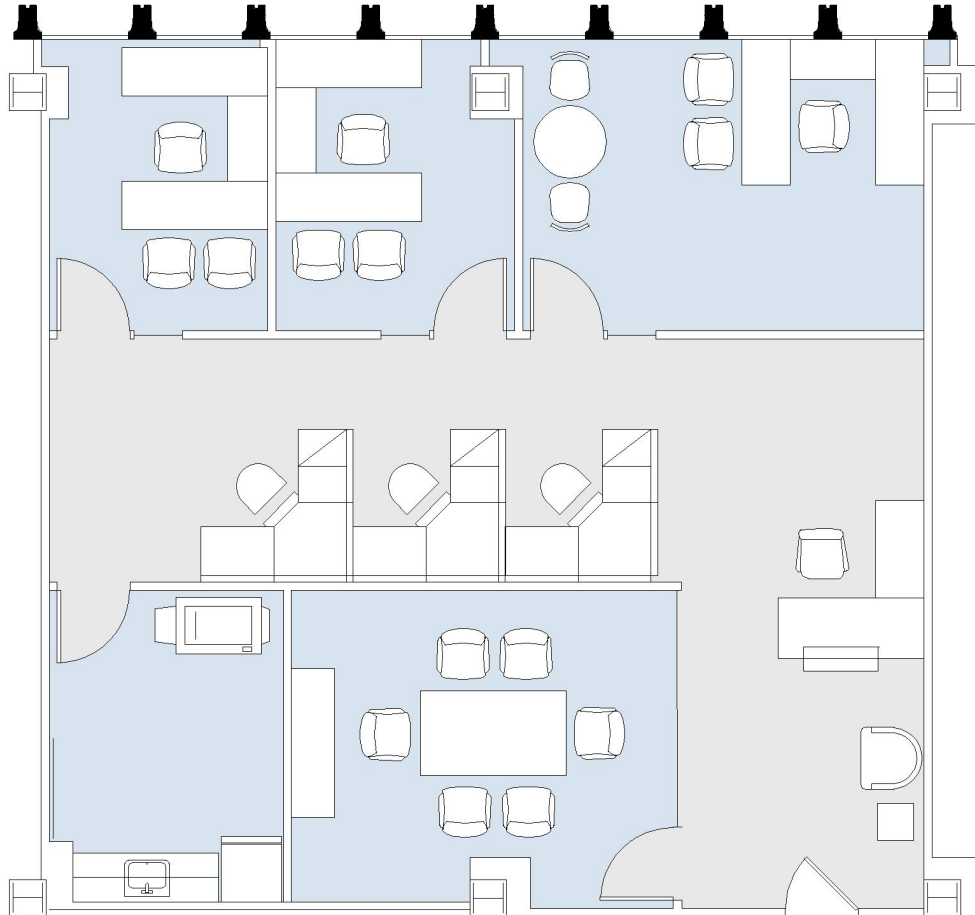

9100 WILSHIRE

9100 WILSHIRE EAST TOWER

SUITE 407 | 1,599 RSF

BEVERLY HILLS

SUITE CONFIGURATION

OFFICES:	3
CONFERENCE ROOM:	1
RECEPTION:	1
KITCHEN:	1

NOT TO SCALE
FURNITURE NOT INCLUDED

For more information, please contact: