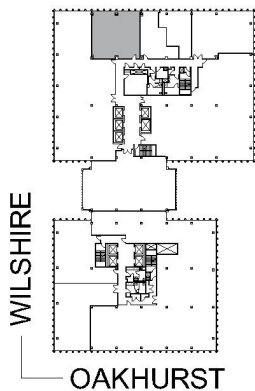

9100 WILSHIRE

9100 WILSHIRE EAST TOWER

SUITE 407 | 1,599 RSF

BEVERLY HILLS

SUITE CONFIGURATION

OFFICES:	3
CONFERENCE ROOM:	1
RECEPTION:	1
KITCHEN:	1

NOT TO SCALE
FURNITURE NOT INCLUDED

For more information, please contact: