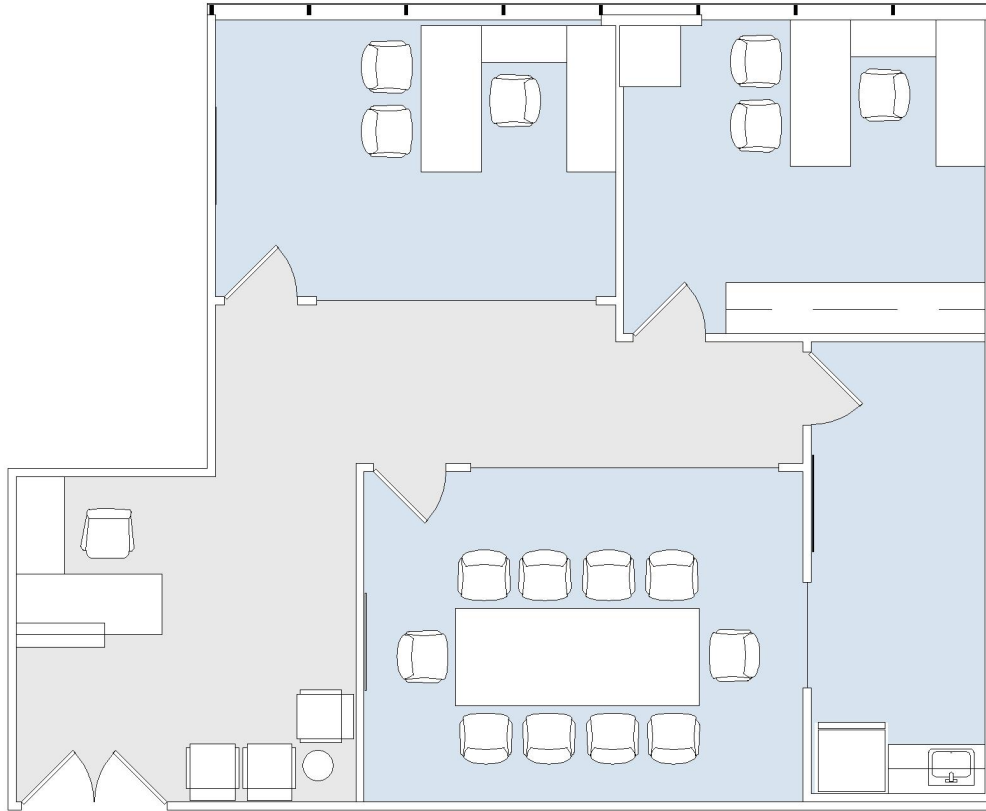

12400 WILSHIRE

SUITE 1455 | 2,898 RSF

BRENTWOOD-WILSHIRE

SUITE CONFIGURATION

OFFICES:	2
CONFERENCE ROOM:	1
RECEPTION:	1
KITCHEN:	1

NOT TO SCALE
FURNITURE NOT INCLUDED

For more information, please contact:

310.255.7777
leasing@douglasemmett.com