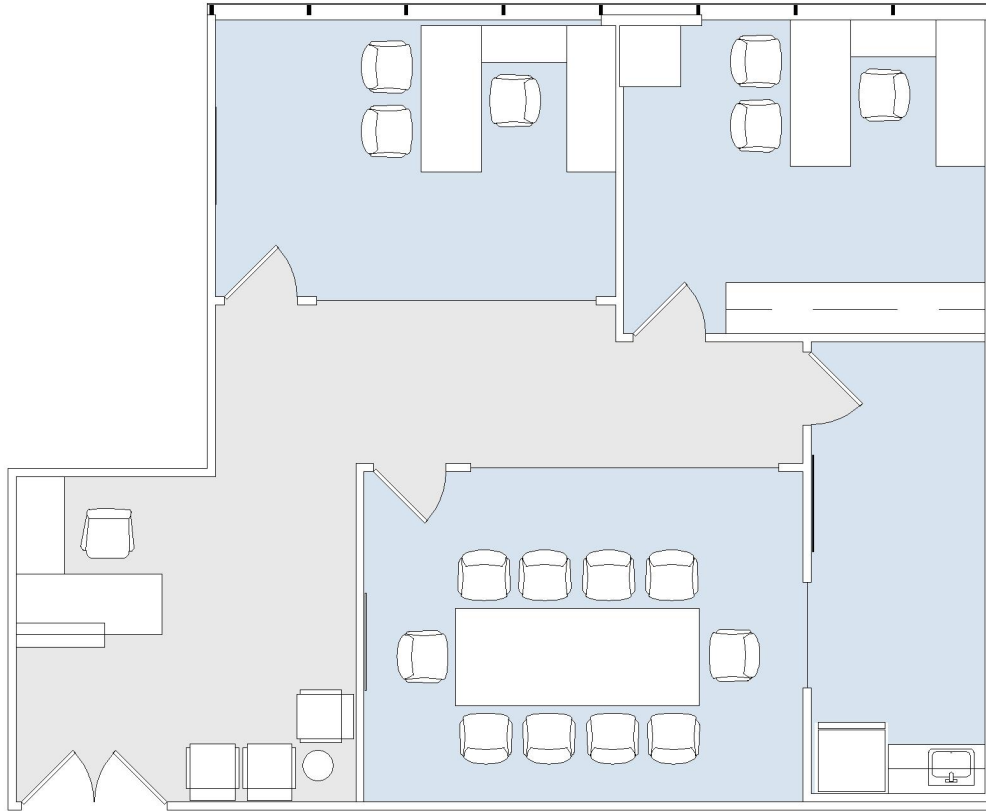

12400 WILSHIRE

SUITE 1455 | 2,898 RSF
BRENTWOOD-WILSHIRE

SUITE CONFIGURATION

OFFICES:	2
CONFERENCE ROOM:	1
RECEPTION:	1
KITCHEN:	1

NOT TO SCALE
FURNITURE NOT INCLUDED

For more information, please contact:

310.255.7777
leasing@douglasemmett.com