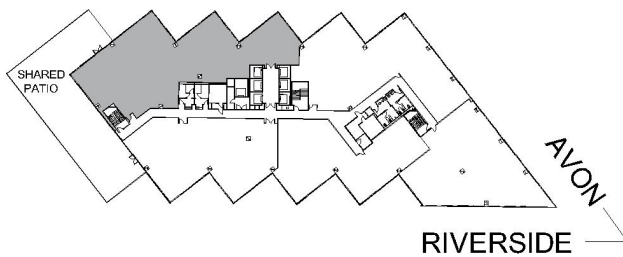

3400

STUDIO PLAZA

SUITE 1100 | 34,018 RSF

BURBANK

RIVERSIDE DR

CONCEPTUAL
PLAN ONLY

SUITE CONFIGURATION

OFFICES:	8
CONFERENCE ROOM:	2
RECEPTION:	1
KITCHEN:	1
COPY ROOM:	1
SHARED PATIO:	1

NOT TO SCALE
FURNITURE NOT INCLUDED

For more information, please contact:

310.255.7777

leasing@douglasemmett.com

**Douglas
Emmett**