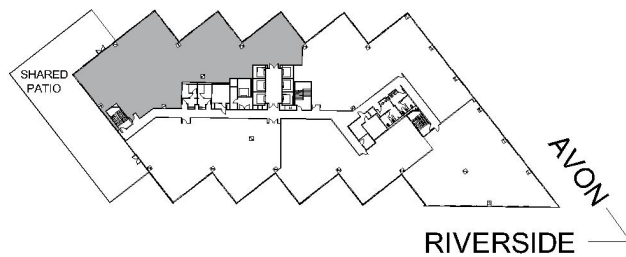

3400

STUDIO PLAZA

SUITE 1100 | 34,018 RSF

BURBANK

RIVERSIDE DR

CONCEPTUAL
PLAN ONLY

SUITE CONFIGURATION

OFFICES:	8
CONFERENCE ROOM:	2
RECEPTION:	1
KITCHEN:	1
COPY ROOM:	1
SHARED PATIO:	1

NOT TO SCALE
FURNITURE NOT INCLUDED

For more information, please contact:

310.255.7777
leasing@douglasemmett.com

**Douglas
Emmett**