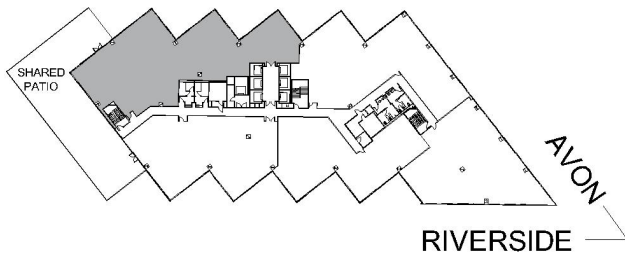

3400

STUDIO PLAZA

SUITE 1100 | 34,018 RSF

BURBANK

RIVERSIDE DR

CONCEPTUAL
PLAN ONLY

SUITE CONFIGURATION

OFFICES:	8
CONFERENCE ROOM:	2
RECEPTION:	1
KITCHEN:	1
COPY ROOM:	1
SHARED PATIO:	1

NOT TO SCALE
FURNITURE NOT INCLUDED

For more information, please contact:

310.255.7777
leasing@douglasemmett.com