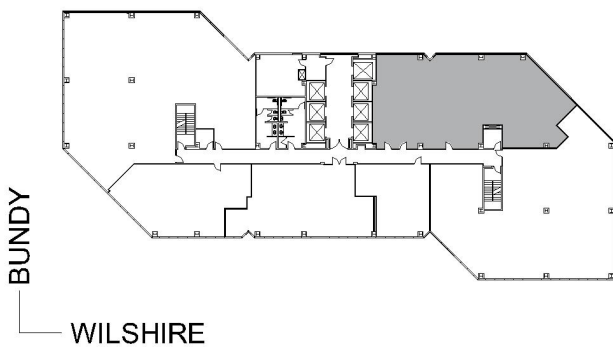

12100 WILSHIRE

SUITE 1200 | 3,890 RSF

BRENTWOOD-WILSHIRE

SUITE CONFIGURATION

OFFICES:	9
CONFERENCE ROOM:	1
RECEPTION:	1
KITCHEN:	1

NOT TO SCALE
FURNITURE NOT INCLUDED

For more information, please contact:

310.255.7777
leasing@douglasemmett.com