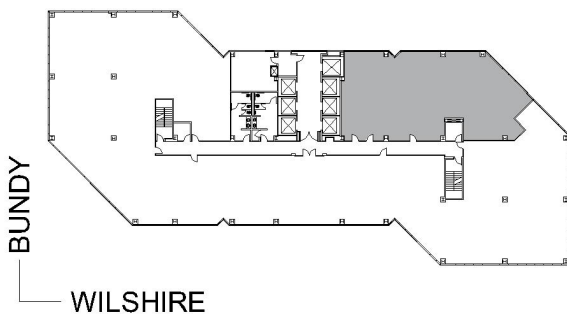

12100 WILSHIRE

SUITE 1200 | 3,890 RSF

BRENTWOOD-WILSHIRE

SUITE CONFIGURATION

OFFICES:	9
CONFERENCE ROOM:	1
RECEPTION:	1
KITCHEN:	1

NOT TO SCALE

FURNITURE NOT INCLUDED

For more information, please contact: