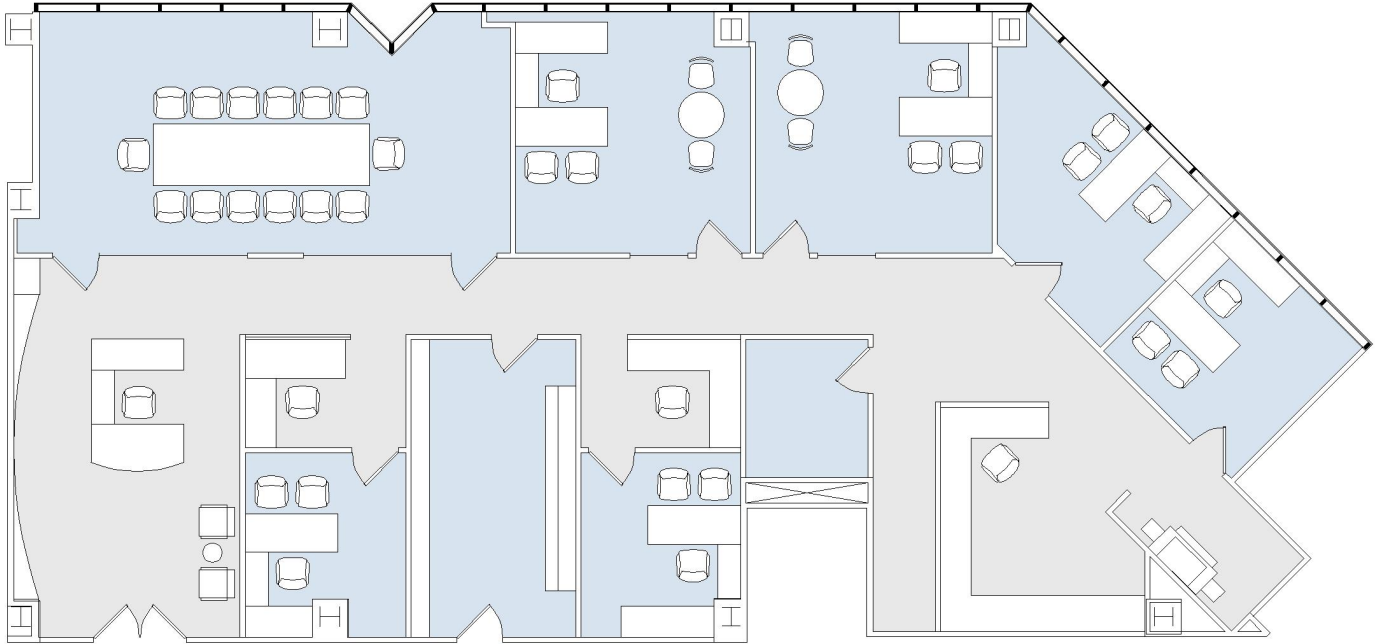

12100 WILSHIRE

SUITE 1200 | 3,890 RSF
BRENTWOOD-WILSHIRE

SUITE CONFIGURATION

OFFICES:	6
CONFERENCE ROOM:	1
RECEPTION:	1
IT ROOM:	1
FILE ROOM:	1

NOT TO SCALE
FURNITURE NOT INCLUDED

For more information, please contact: