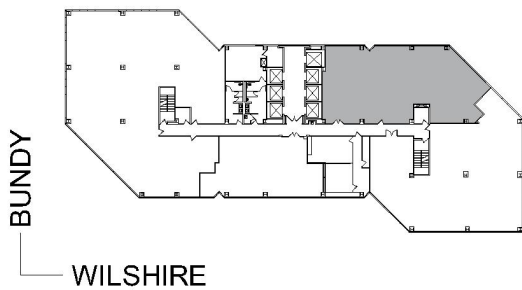

# 12100 WILSHIRE

SUITE 1200 | 3,890 RSF  
BRENTWOOD-WILSHIRE

#### SUITE CONFIGURATION

OFFICES:	6
CONFERENCE ROOM:	1
RECEPTION:	1
IT ROOM:	1
FILE ROOM:	1

NOT TO SCALE  
FURNITURE NOT INCLUDED

For more information, please contact:

310.255.7777  
leasing@douglasemmett.com