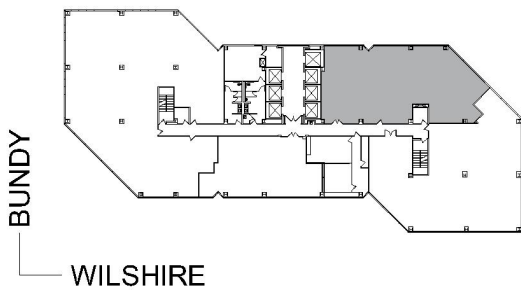

12100 WILSHIRE

SUITE 1200 | 3,890 RSF
BRENTWOOD-WILSHIRE

SUITE CONFIGURATION

OFFICES:	6
CONFERENCE ROOM:	1
RECEPTION:	1
IT ROOM:	1
FILE ROOM:	1

NOT TO SCALE
FURNITURE NOT INCLUDED

For more information, please contact: