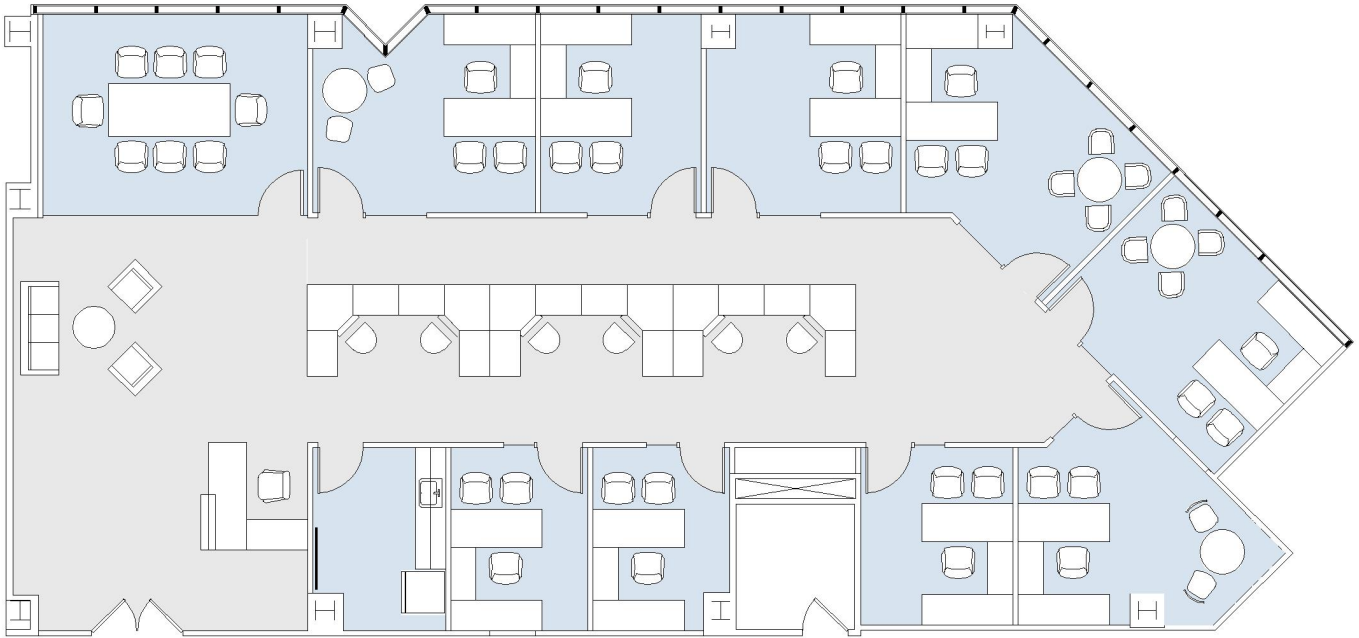

12100 WILSHIRE

SUITE 1200 | 3,890 RSF

BRENTWOOD-WILSHIRE

SUITE CONFIGURATION

OFFICES:	9
CONFERENCE ROOM:	1
RECEPTION:	1
KITCHEN:	1

NOT TO SCALE
FURNITURE NOT INCLUDED

For more information, please contact:

310.255.7777
leasing@douglasemmett.com