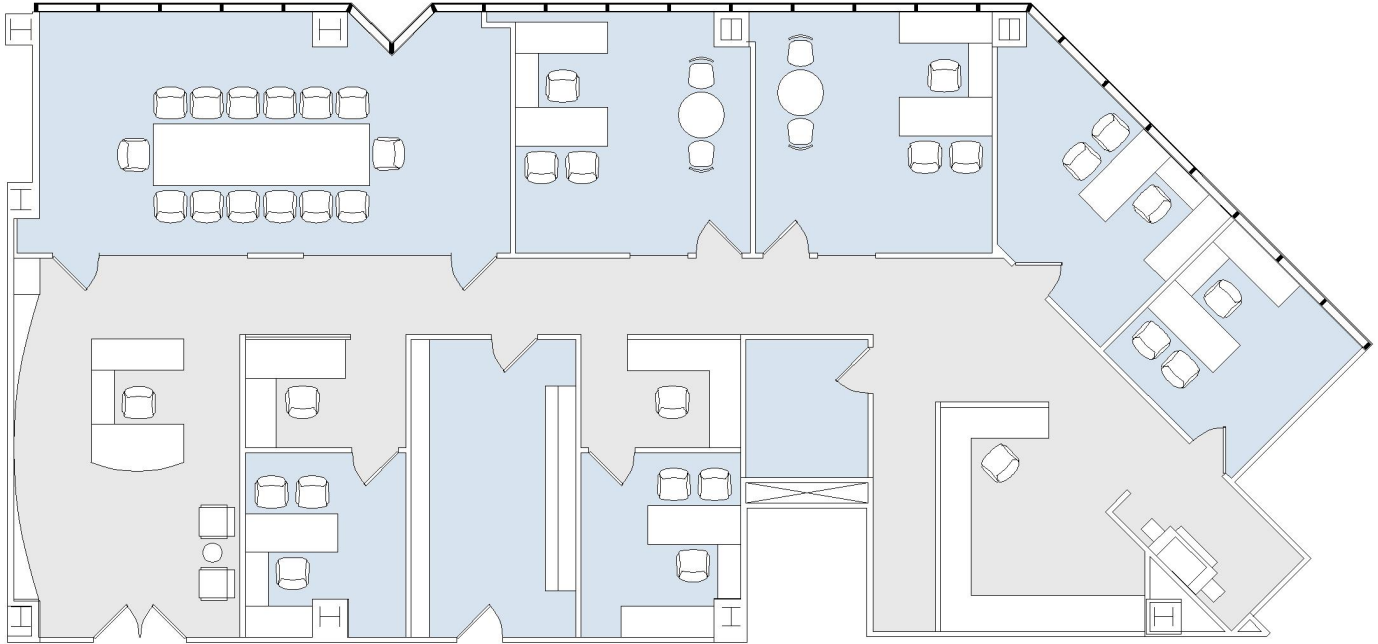

# 12100 WILSHIRE

SUITE 1200 | 3,890 RSF  
BRENTWOOD-WILSHIRE

#### SUITE CONFIGURATION

OFFICES:	6
CONFERENCE ROOM:	1
RECEPTION:	1
IT ROOM:	1
FILE ROOM:	1

NOT TO SCALE  
FURNITURE NOT INCLUDED

For more information, please contact:

310.255.7777  
leasing@douglasemmett.com