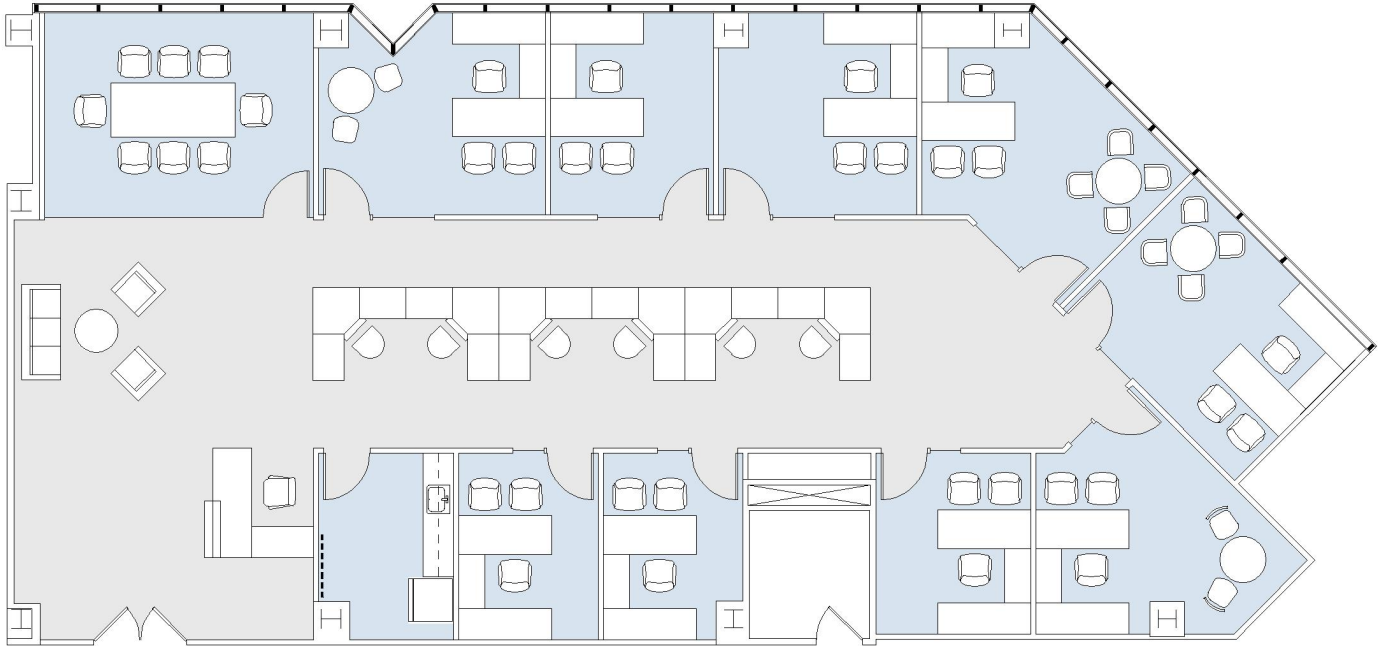

12100 WILSHIRE

SUITE 1200 | 3,890 RSF

BRENTWOOD-WILSHIRE

SUITE CONFIGURATION

OFFICES:	9
CONFERENCE ROOM:	1
RECEPTION:	1
KITCHEN:	1

NOT TO SCALE

FURNITURE NOT INCLUDED

For more information, please contact: