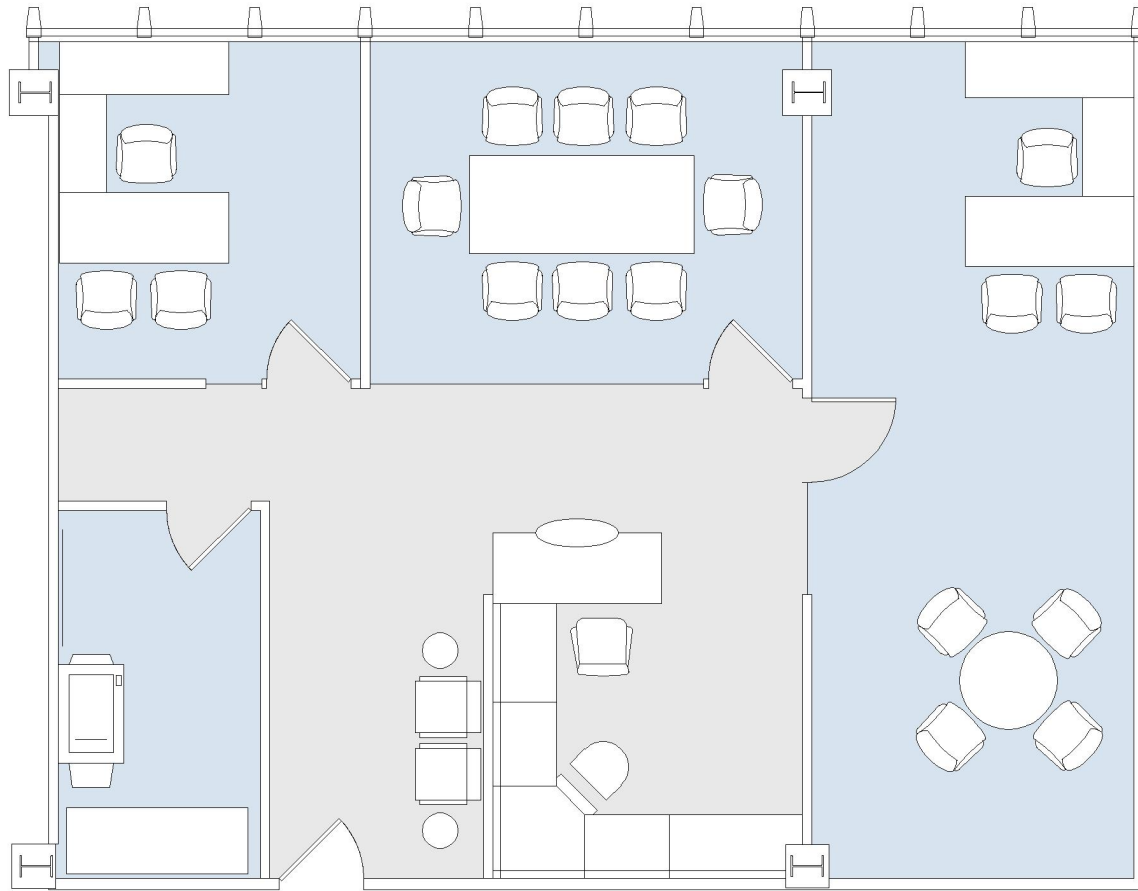

# 15910 VENTURA

ENCINO PLAZA

SUITE 1160 | 1,459 RSF

SHERMAN OAKS/ENCINO

DENSMORE  
VENTURA

### SUITE CONFIGURATION

OFFICES:	2
CONFERENCE ROOM:	1
RECEPTION:	1
IT / STORAGE:	1

NOT TO SCALE

FURNITURE NOT INCLUDED

For more information, please contact:

310.255.7777

leasing@douglasemmett.com

**Douglas  
Emmett**