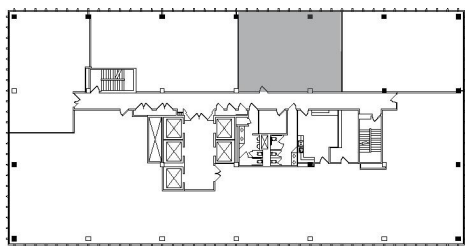

# 15910 VENTURA

ENCINO PLAZA

SUITE 1160 | 1,459 RSF

SHERMAN OAKS/ENCINO

DENSMORE  
VENTURA

### SUITE CONFIGURATION

OFFICES:	2
CONFERENCE ROOM:	1
RECEPTION:	1
IT / STORAGE:	1

NOT TO SCALE

FURNITURE NOT INCLUDED

For more information, please contact:

310.255.7777

leasing@douglasemmett.com

**Douglas  
Emmett**