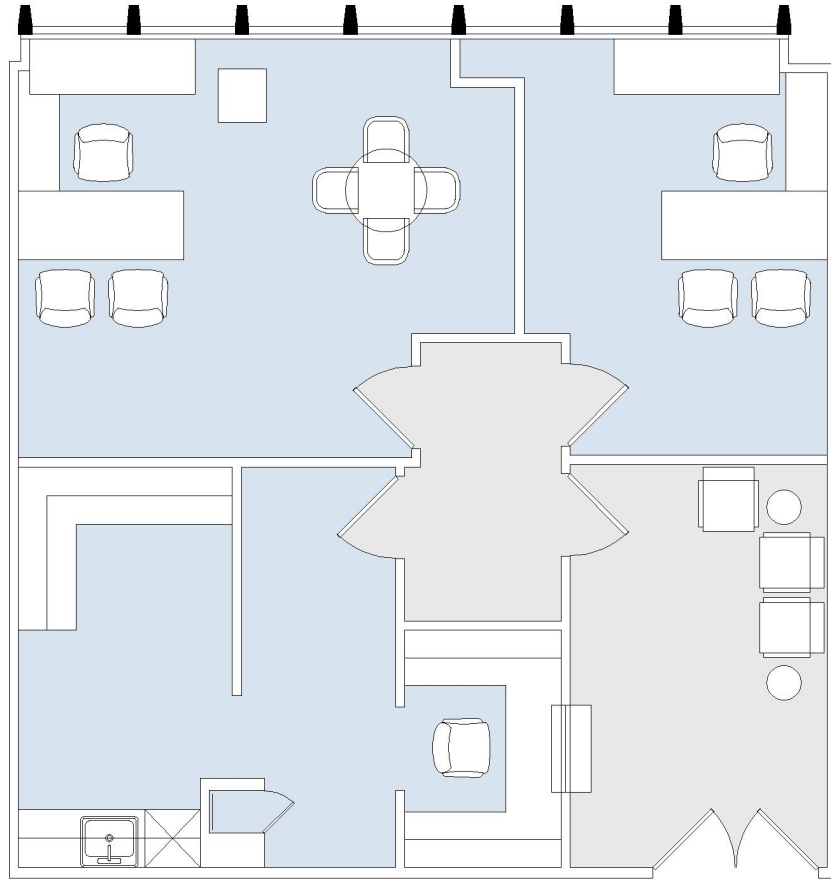

# 15910 VENTURA

ENCINO PLAZA

SUITE 1017 | 1,107 RSF

SHERMAN OAKS/ENCINO

DENSMORE  
VENTURA

## SUITE CONFIGURATION

OFFICES:	2
RECEPTION:	1
FILE ROOM:	1
IT CLOSET:	1

NOT TO SCALE  
FURNITURE NOT INCLUDED

For more information, please contact:

310.255.7777  
leasing@douglasemmett.com

**Douglas  
Emmett**