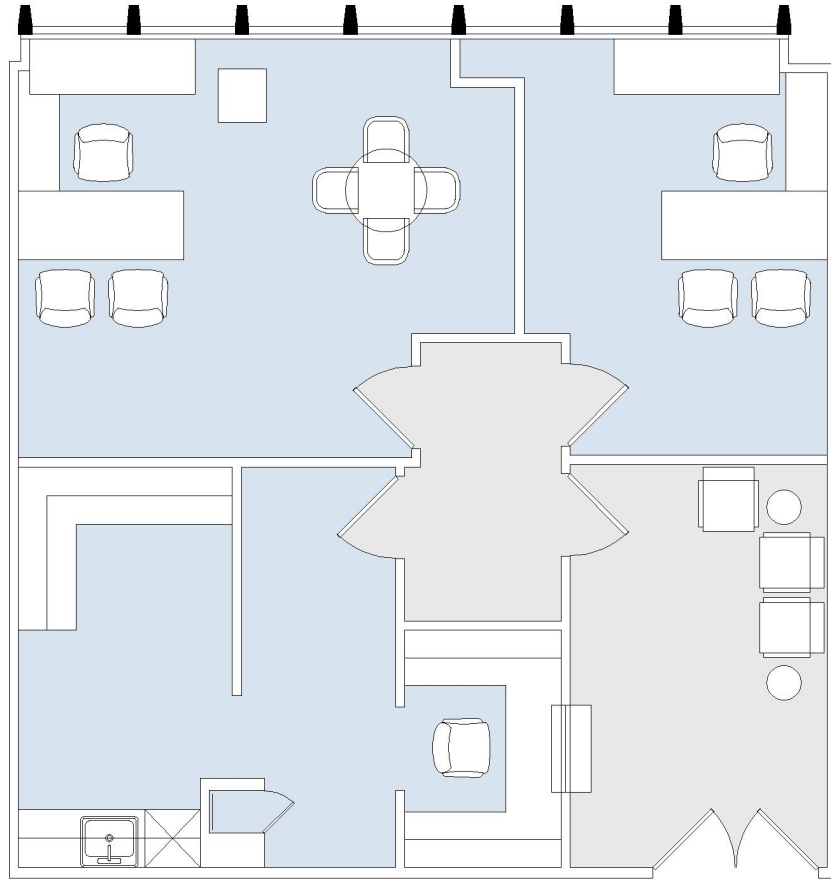

15910 VENTURA

ENCINO PLAZA

SUITE 1017 | 1,107 RSF

SHERMAN OAKS/ENCINO

DENSMORE
VENTURA

SUITE CONFIGURATION

OFFICES:	2
RECEPTION:	1
FILE ROOM:	1
IT CLOSET:	1

NOT TO SCALE
FURNITURE NOT INCLUDED