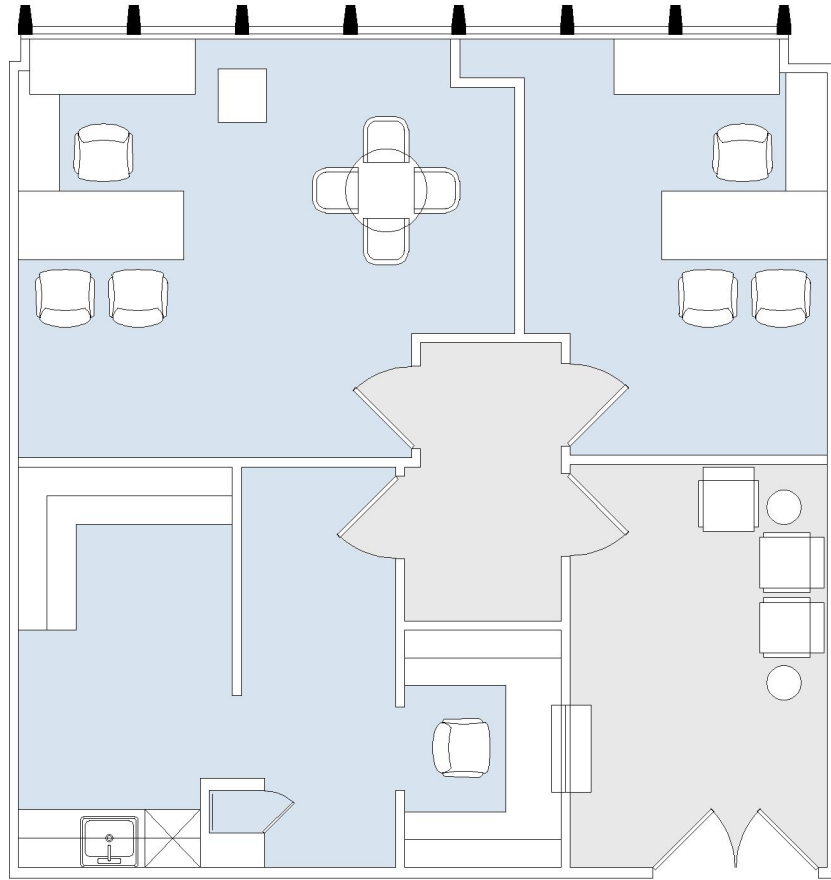

15910 VENTURA

ENCINO PLAZA

SUITE 1017 | 1,107 RSF

SHERMAN OAKS/ENCINO

VENTURA — DENSMORE

SUITE CONFIGURATION

OFFICES:	2
RECEPTION:	1
FILE ROOM:	1
IT CLOSET:	1

NOT TO SCALE
FURNITURE NOT INCLUDED