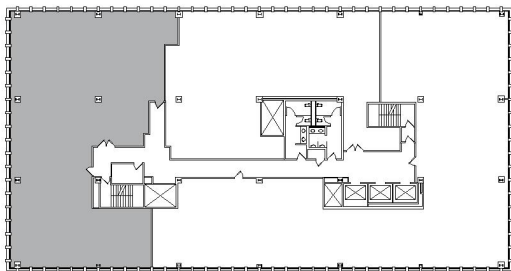

6330

CARTHAY CAMPUS 30

SUITE 408 | 5,281 RSF

BEVERLY HILLS

SAN VICENTE

SUITE CONFIGURATION

OFFICES:	6
EXAM ROOM:	4
CONFERENCE ROOM:	1
RECEPTION:	1
KITCHEN:	1
PRIVATE BATHROOMS:	2
FILE ROOM:	2
STORAGE:	3

NOT TO SCALE
FURNITURE NOT INCLUDED