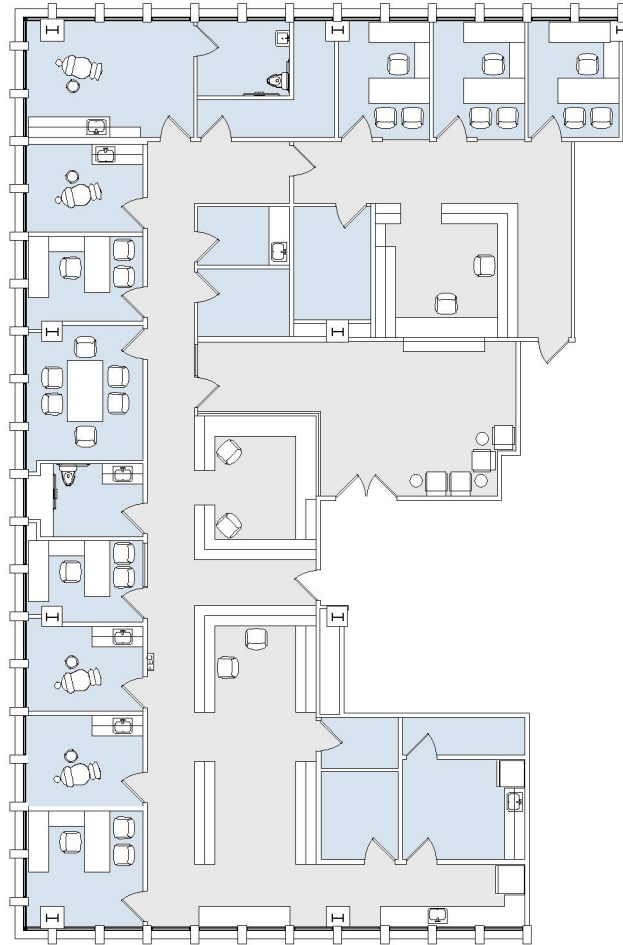

6330

CARTHAY CAMPUS 30

SUITE 408 | 5,281 RSF

BEVERLY HILLS

SAN VICENTE

SUITE CONFIGURATION

OFFICES:	6
EXAM ROOM:	4
CONFERENCE ROOM:	1
RECEPTION:	1
KITCHEN:	1
PRIVATE BATHROOMS:	2
FILE ROOM:	2
STORAGE:	3

NOT TO SCALE
FURNITURE NOT INCLUDED