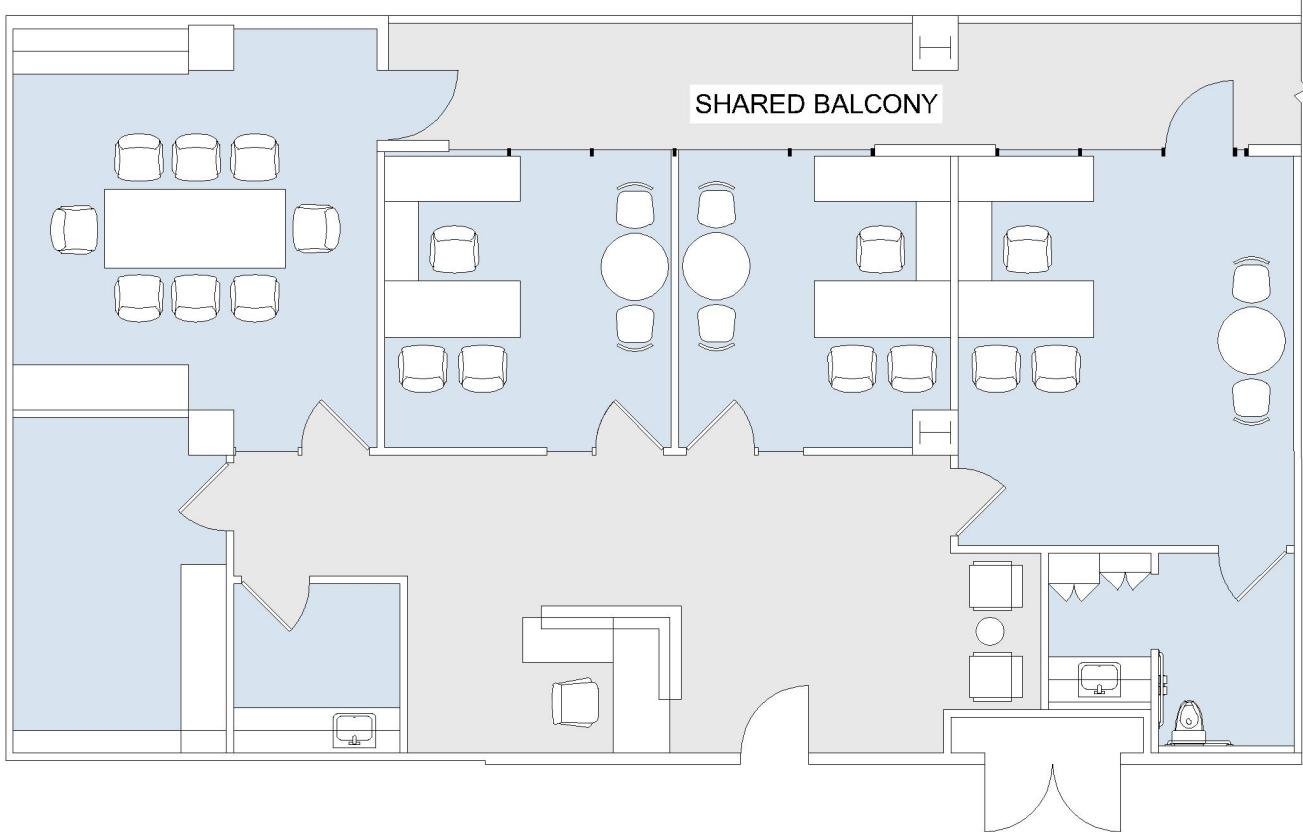

301

VILLAGE ON CANON

SUITE 206 | 2,292 RSF

BEVERLY HILLS

N CANON DRIVE

SUITE CONFIGURATION

OFFICES:	3
CONFERENCE ROOM:	1
RECEPTION:	1
KITCHEN:	1
STORAGE:	1
PRIVATE RESTROOM:	1
SHARED BALCONY:	1

NOT TO SCALE
FURNITURE NOT INCLUDED