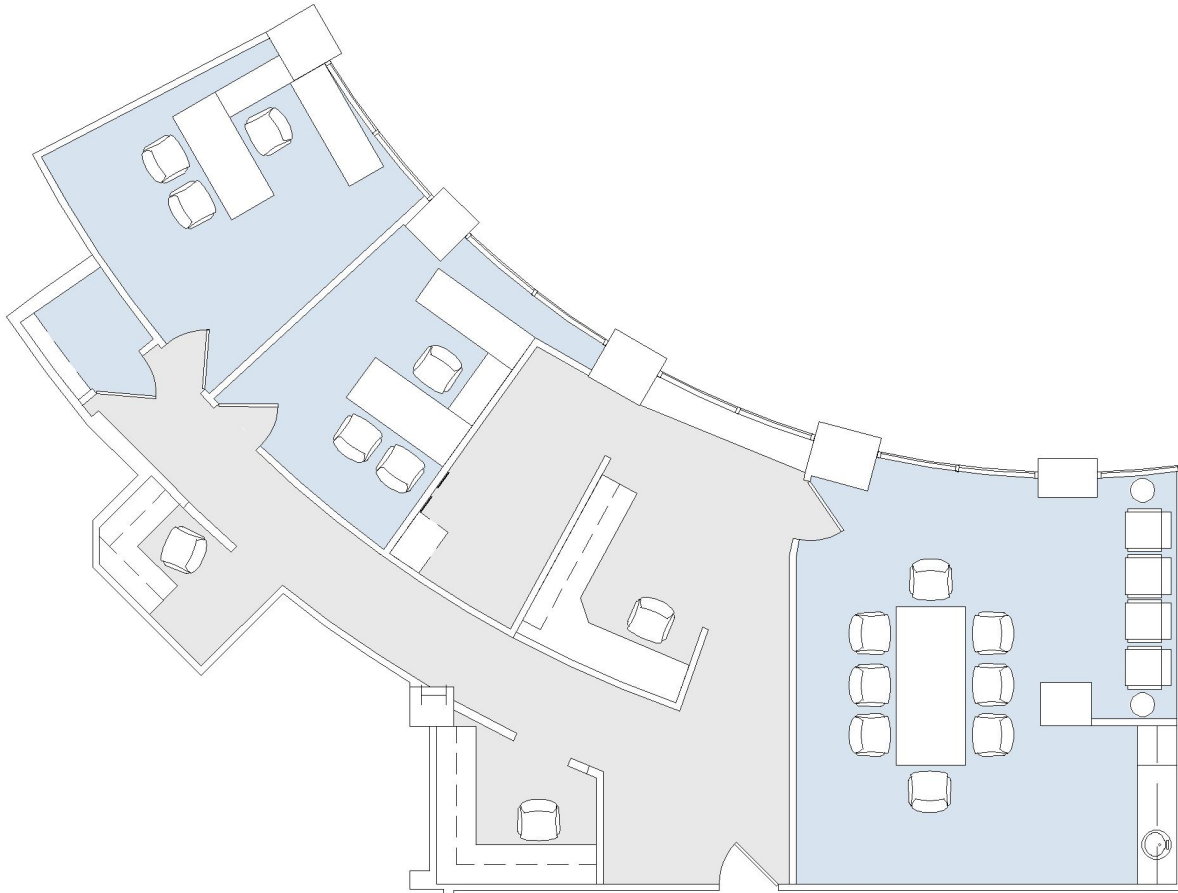

# 301

VILLAGE ON CANON

SUITE 324 | 1,709 RSF

BEVERLY HILLS

## N CANON DRIVE