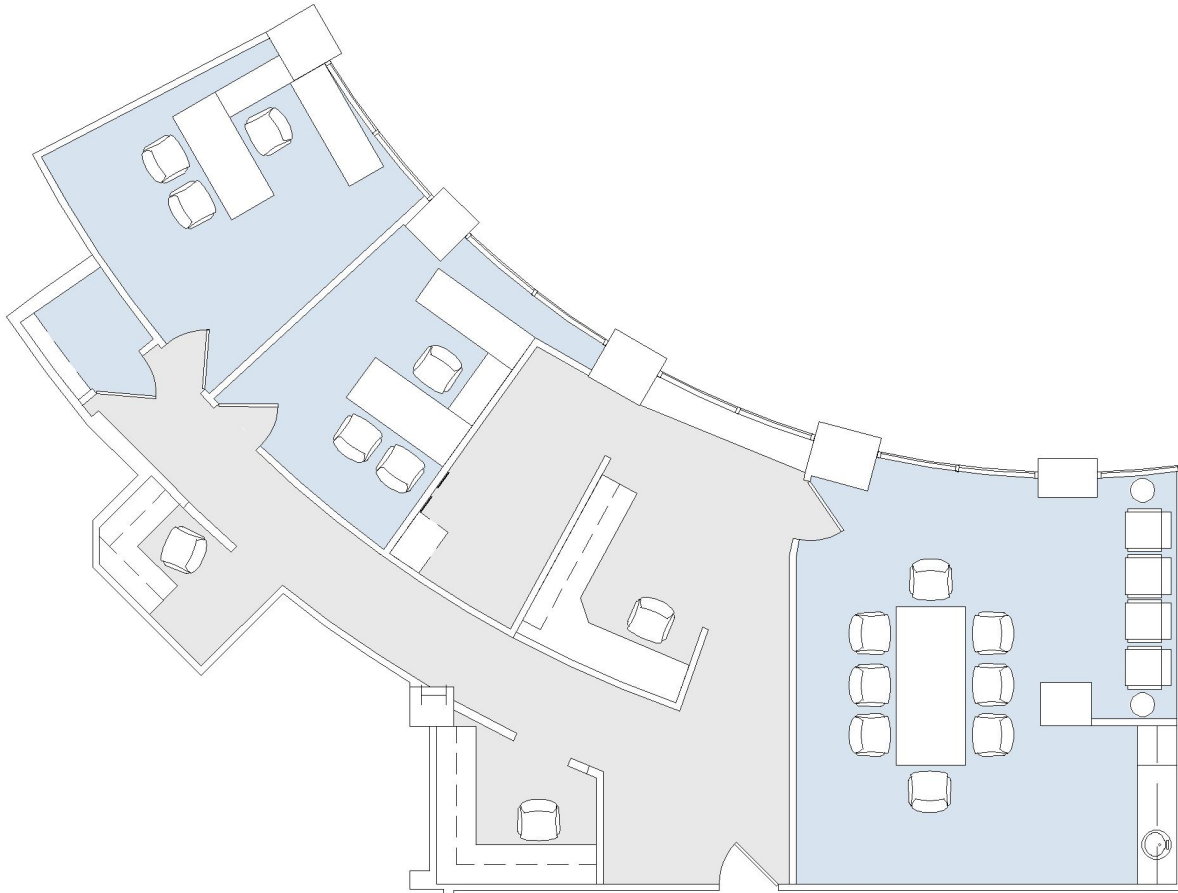

301

VILLAGE ON CANON

SUITE 324 | 1,709 RSF

BEVERLY HILLS

N CANON DRIVE

SUITE CONFIGURATION

OFFICES:	2
CONFERENCE ROOM:	1
RECEPTION:	1
KITCHEN:	1

NOT TO SCALE
FURNITURE NOT INCLUDED

For more information, please contact:

310.255.7777

leasing@douglasemmett.com

**Douglas
Emmett**