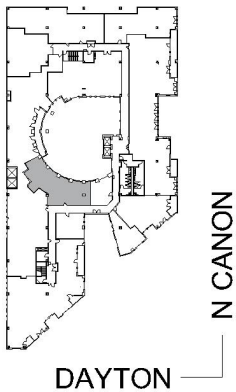

301

VILLAGE ON CANON

SUITE 324 | 1,709 RSF

BEVERLY HILLS

N CANON DRIVE

SUITE CONFIGURATION

OFFICES:	2
CONFERENCE ROOM:	1
RECEPTION:	1
KITCHEN:	1

NOT TO SCALE
FURNITURE NOT INCLUDED

For more information, please contact:

310.255.7777

leasing@douglasemmett.com

**Douglas
Emmett**