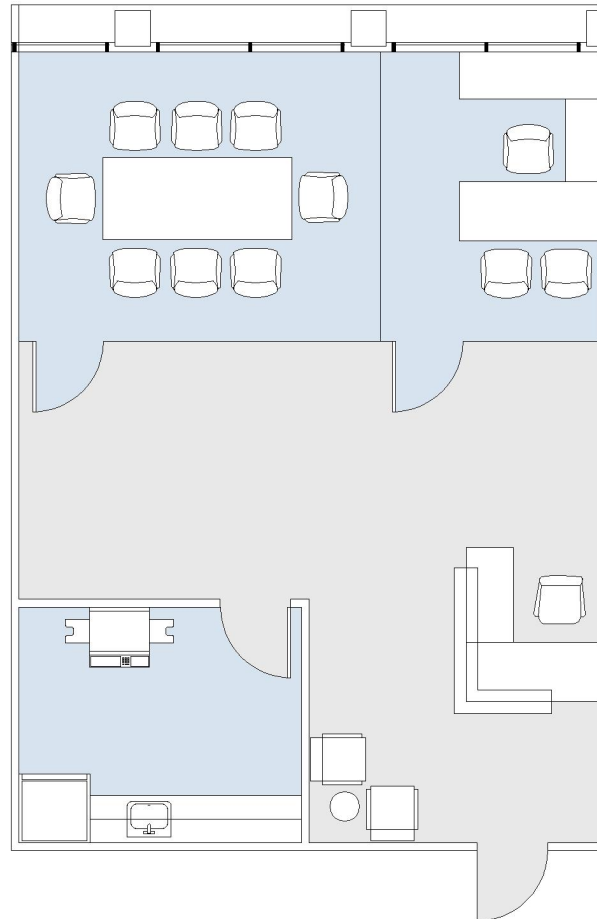

# 1901 AVENUE OF THE STARS

SUITE 365 | 1,036 RSF  
CENTURY CITY

## SUITE CONFIGURATION

OFFICES:	1
CONFERENCE ROOM:	1
RECEPTION:	1
KITCHEN:	1

NOT TO SCALE

FURNITURE NOT INCLUDED

For more information, please contact:

310.255.7777  
leasing@douglasemmett.com

**Douglas  
Emmett**