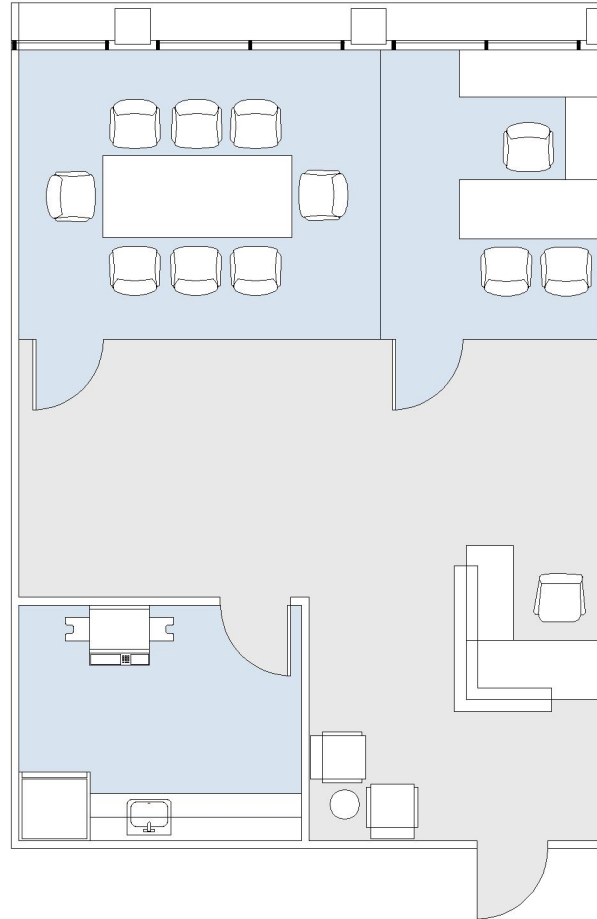

# 1901 AVENUE OF THE STARS

SUITE 365 | 1,036 RSF  
CENTURY CITY

## SUITE CONFIGURATION

OFFICES:	1
CONFERENCE ROOM:	1
RECEPTION:	1
KITCHEN:	1

NOT TO SCALE

FURNITURE NOT INCLUDED

For more information, please contact:

310.255.7777  
leasing@douglasemmett.com

**Douglas  
Emmett**