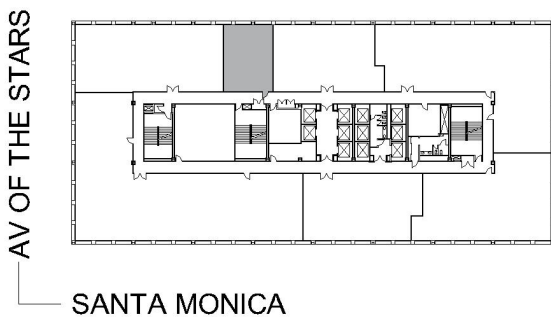

# 1901 AVENUE OF THE STARS

SUITE 365 | 1,036 RSF  
CENTURY CITY

## SUITE CONFIGURATION

OFFICES:	1
CONFERENCE ROOM:	1
RECEPTION:	1
KITCHEN:	1

NOT TO SCALE

FURNITURE NOT INCLUDED

For more information, please contact:

310.255.7777  
leasing@douglasemmett.com

**Douglas  
Emmett**