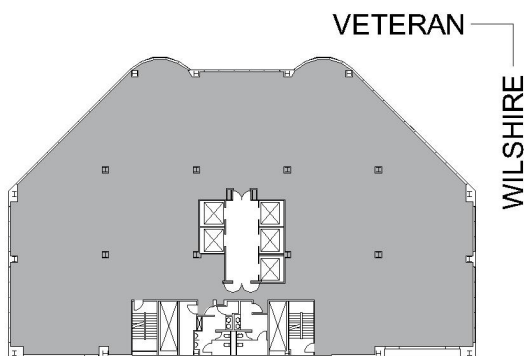

10990 WILSHIRE

ONE WESTWOOD

SUITE 800 | 12,734 RSF

WESTWOOD

SUITE CONFIGURATION

OFFICES:	17
CONFERENCE ROOM:	1
RECEPTION:	1
KITCHEN:	1
IT ROOM:	1
FILE ROOMS:	3
STORAGE:	2

NOT TO SCALE
FURNITURE NOT INCLUDED