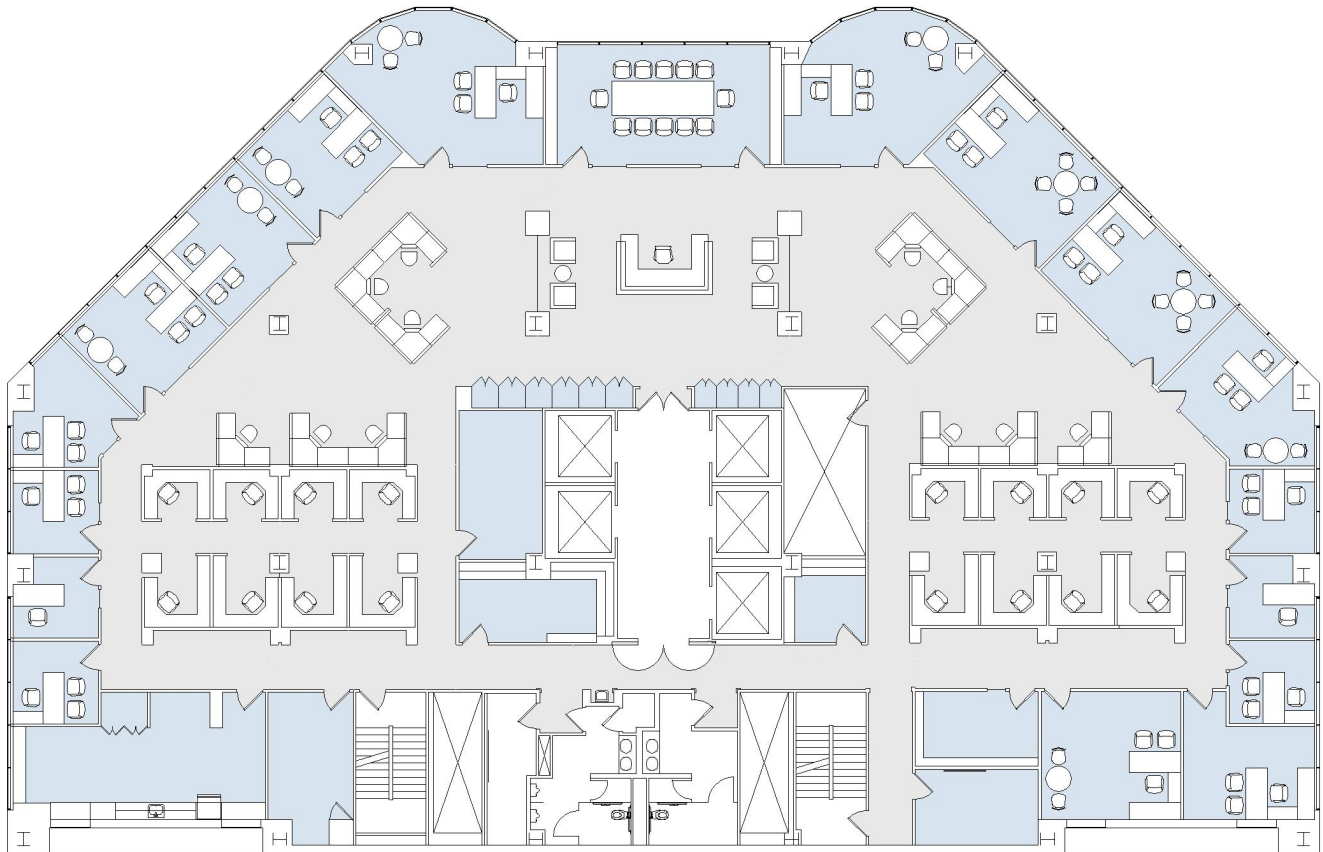

10990 WILSHIRE

ONE WESTWOOD

SUITE 800 | 12,734 RSF

WESTWOOD

SUITE CONFIGURATION

OFFICES:	17
CONFERENCE ROOM:	1
RECEPTION:	1
KITCHEN:	1
IT ROOM:	1
FILE ROOMS:	3
STORAGE:	2

NOT TO SCALE
FURNITURE NOT INCLUDED