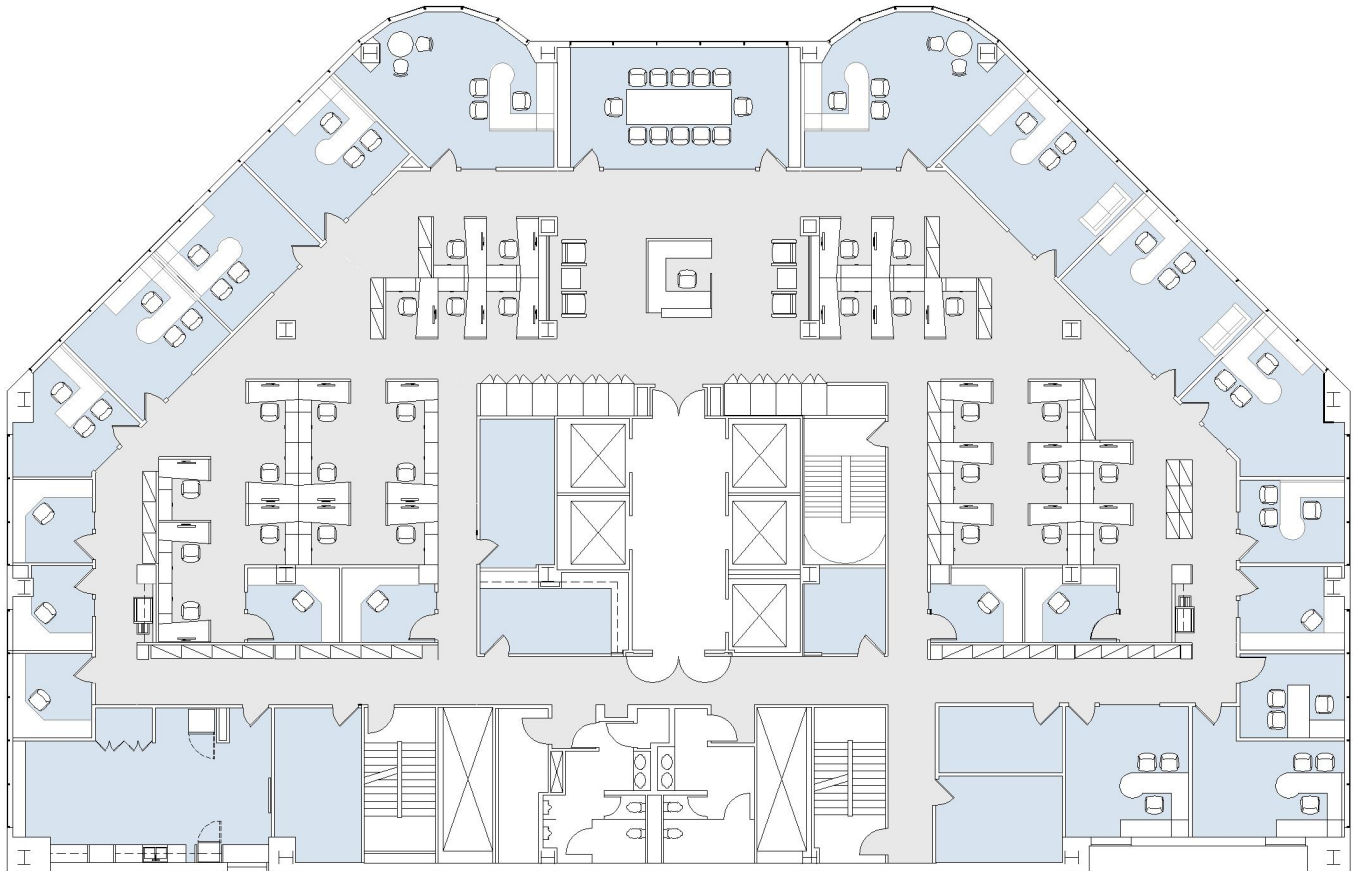

# 10990 WILSHIRE

ONE WESTWOOD

SUITE 800 | 12,734 RSF

WESTWOOD

#### SUITE CONFIGURATION

OFFICES:	21
CONFERENCE ROOM:	1
RECEPTION:	1
KITCHEN:	1
IT ROOM:	1
FILE ROOM:	2
COPY ROOM:	2
STORAGE:	1

NOT TO SCALE

FURNITURE NOT INCLUDED

For more information, please contact:

310.255.7777