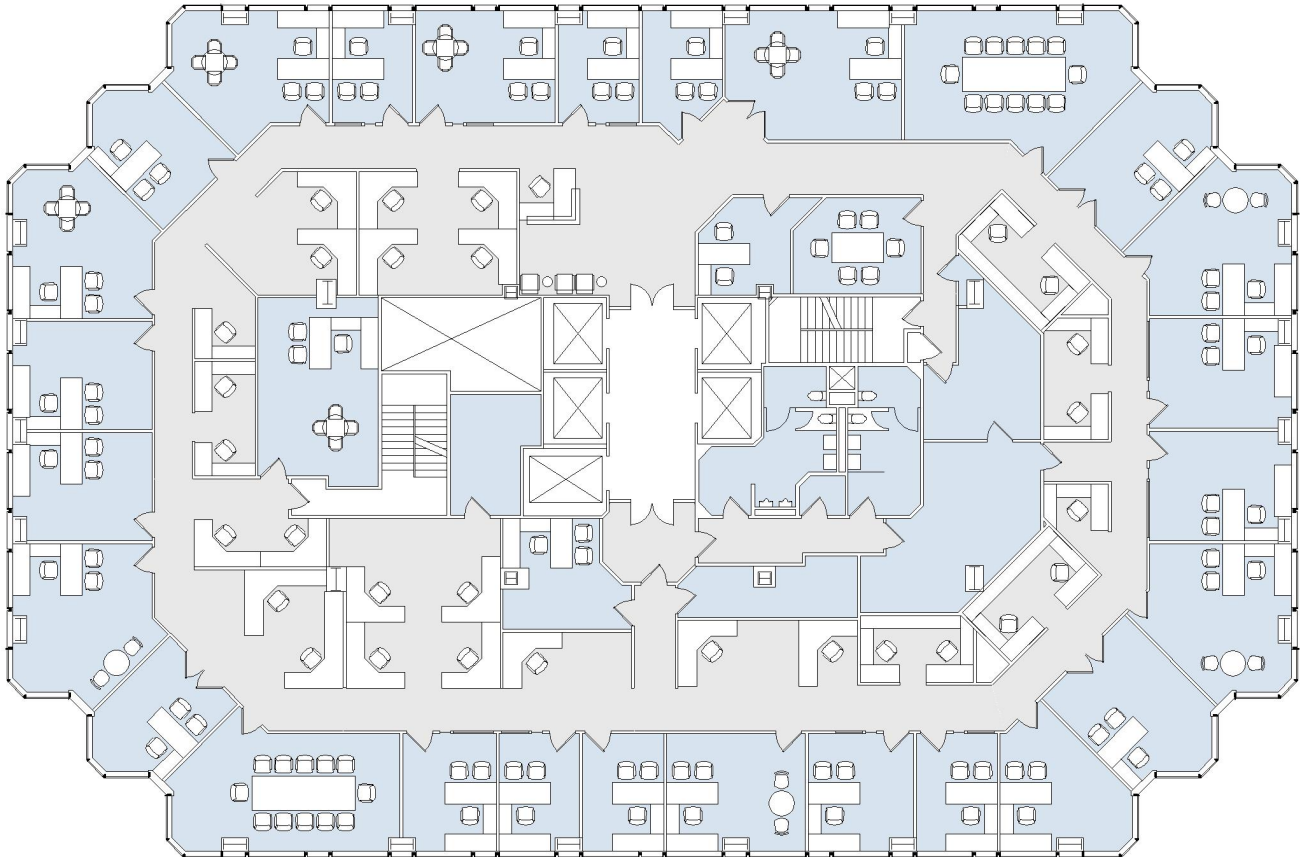

10866 WILSHIRE

WESTWOOD PLACE

SUITE 400 | 13,830 RSF

WESTWOOD

SUITE CONFIGURATION

OFFICES:	28
CONFERENCE ROOM:	3
RECEPTION:	1
STORAGE:	3
IT ROOM:	1
FILE ROOM:	1
RESTROOMS:	2

NOT TO SCALE

FURNITURE NOT INCLUDED