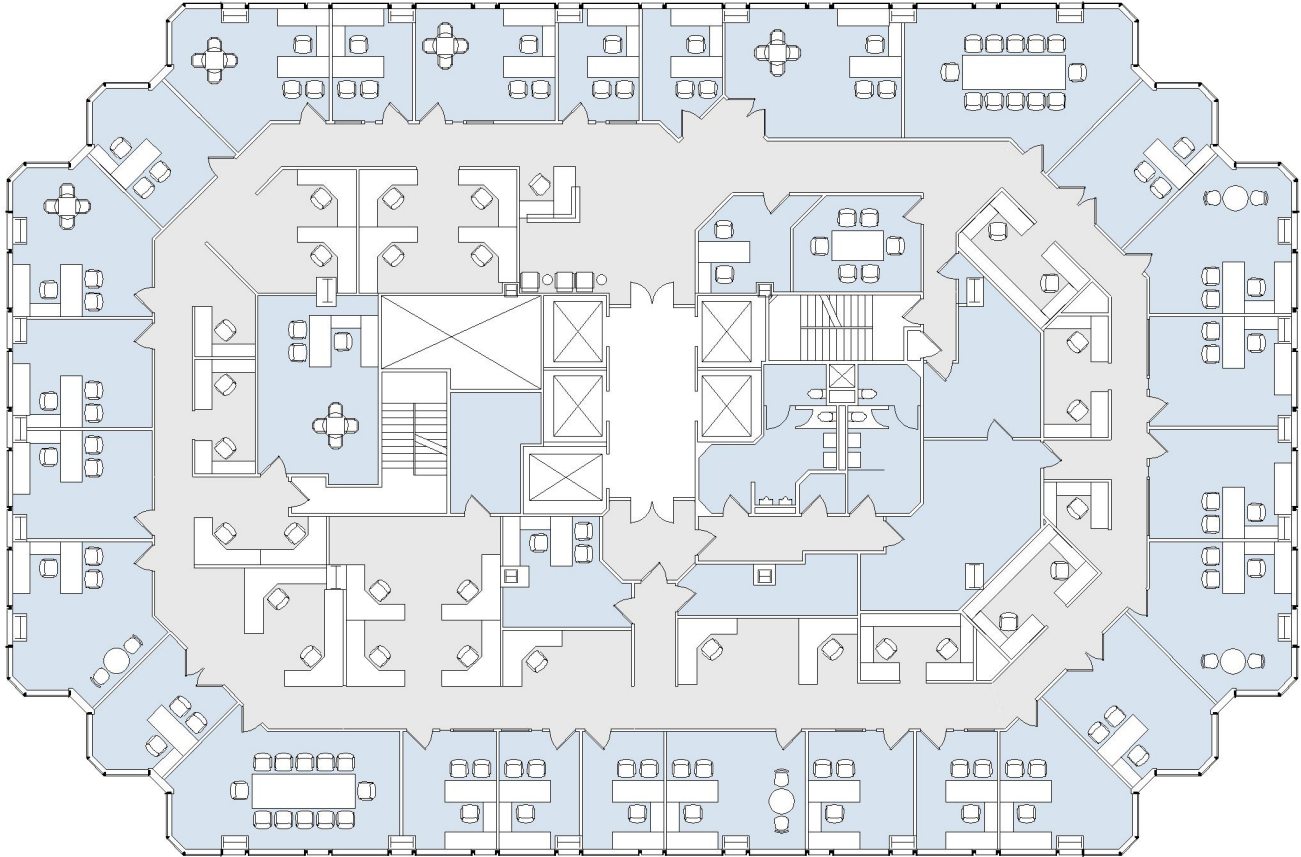

10866

WESTWOOD PLACE

SUITE 400 | 13,830 RSF

WESTWOOD

WILSHIRE

SUITE CONFIGURATION

OFFICES:	28
CONFERENCE ROOM:	3
RECEPTION:	1
STORAGE:	3
IT ROOM:	1
FILE ROOM:	1
RESTROOMS:	2

NOT TO SCALE

FURNITURE NOT INCLUDED