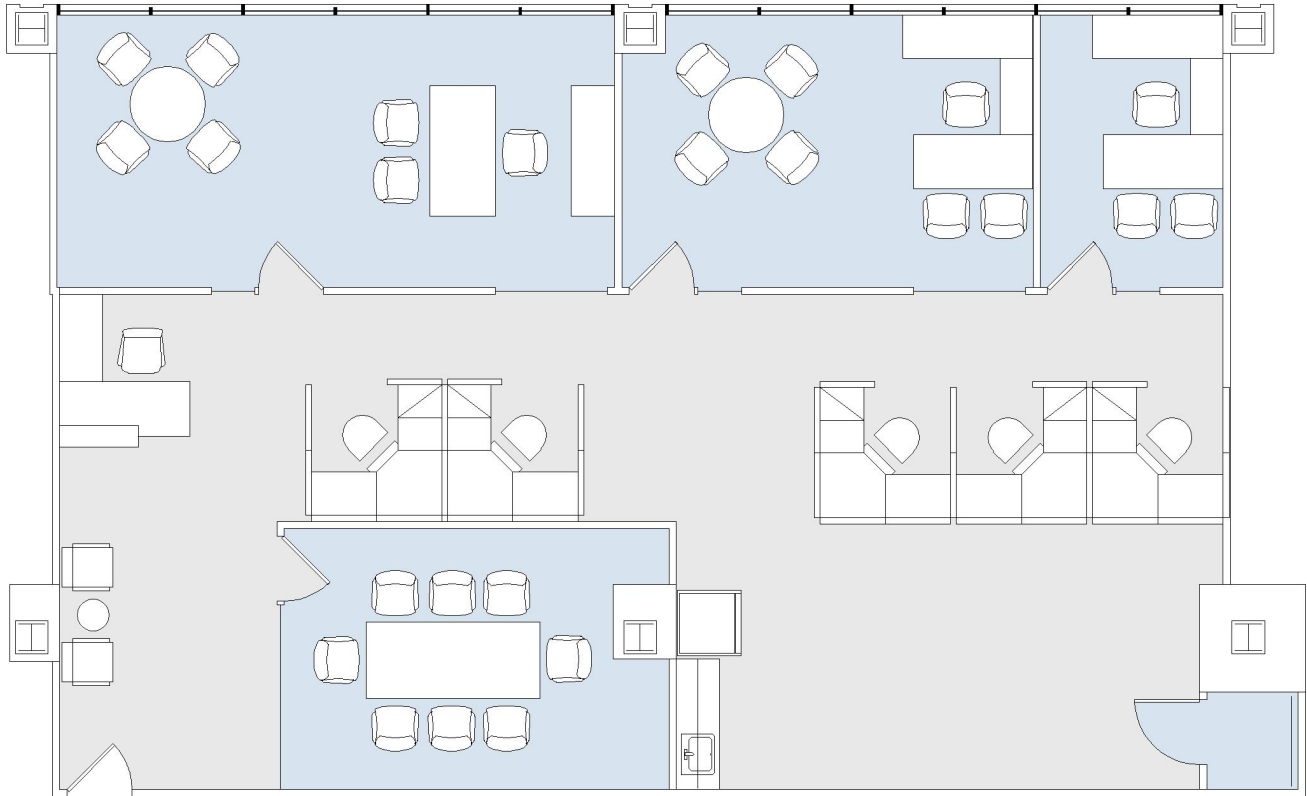

# 10880 WILSHIRE

SUITE 1020 | 2,521 RSF  
WESTWOOD

#### SUITE CONFIGURATION

OFFICES:	3
CONFERENCE ROOM:	1
RECEPTION:	1
KITCHEN:	1
IT CLOSET:	1

NOT TO SCALE  
FURNITURE NOT INCLUDED

For more information, please contact:

310.255.7777  
leasing@douglasemmett.com