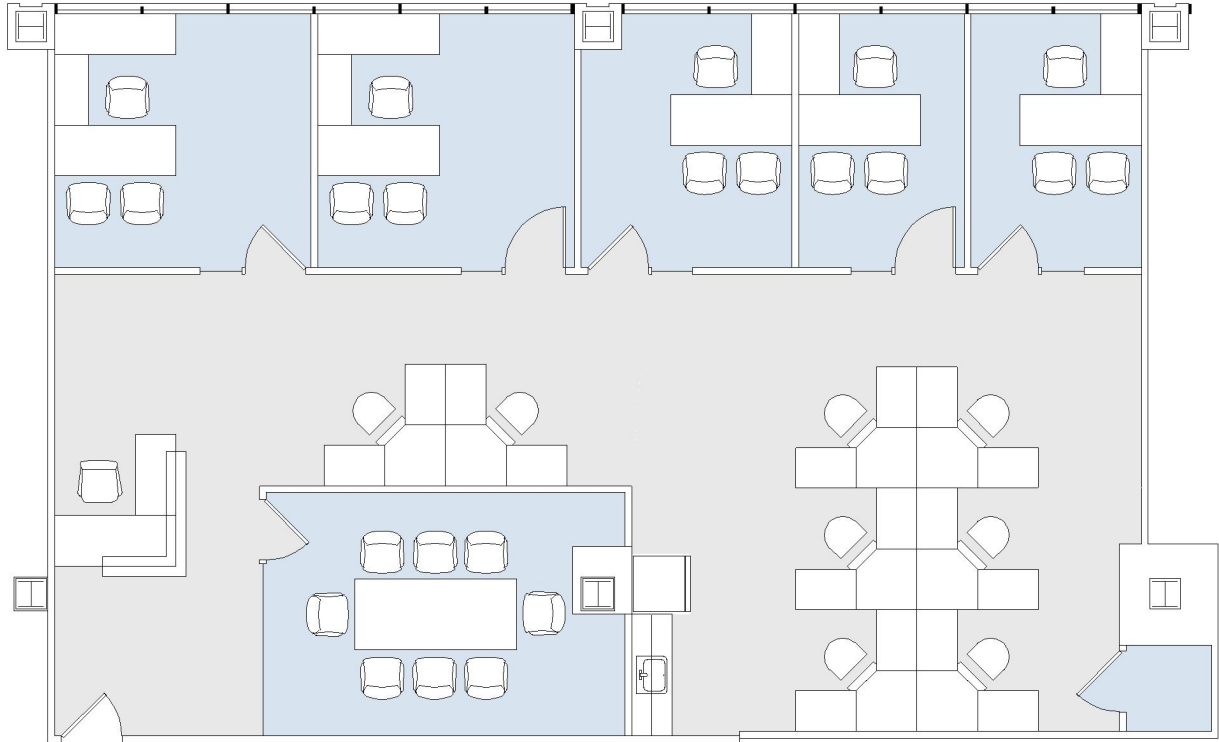

10880 WILSHIRE

SUITE 1020 | 2,521 RSF

WESTWOOD

SUITE CONFIGURATION

OFFICES:	5
CONFERENCE ROOM:	1
RECEPTION:	1
KITCHEN:	1
IT CLOSET:	1

NOT TO SCALE
FURNITURE NOT INCLUDED

For more information, please contact: