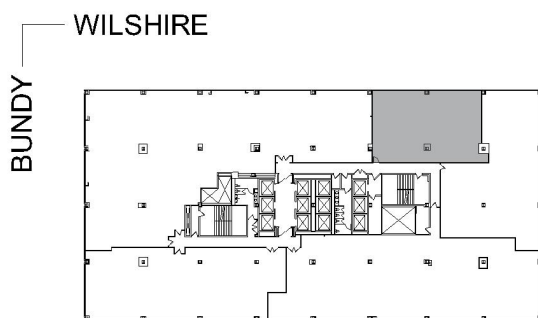

# 10880 WILSHIRE

SUITE 1020 | 2,521 RSF  
WESTWOOD

#### SUITE CONFIGURATION

OFFICES:	3
CONFERENCE ROOM:	1
RECEPTION:	1
KITCHEN:	1
IT CLOSET:	1

NOT TO SCALE  
FURNITURE NOT INCLUDED

For more information, please contact:

310.255.7777  
leasing@douglasemmett.com