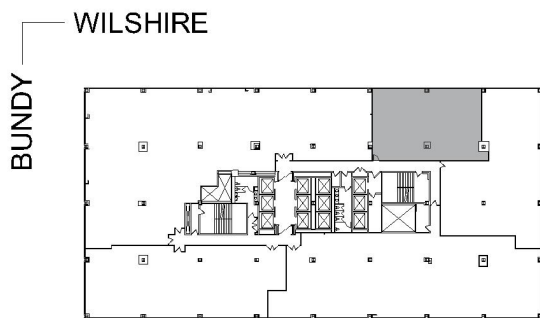

10880 WILSHIRE

SUITE 1020 | 2,521 RSF
WESTWOOD

SUITE CONFIGURATION

| | |
|------------------|---|
| OFFICES: | 3 |
| CONFERENCE ROOM: | 1 |
| RECEPTION: | 1 |
| KITCHEN: | 1 |
| IT CLOSET: | 1 |

NOT TO SCALE
FURNITURE NOT INCLUDED