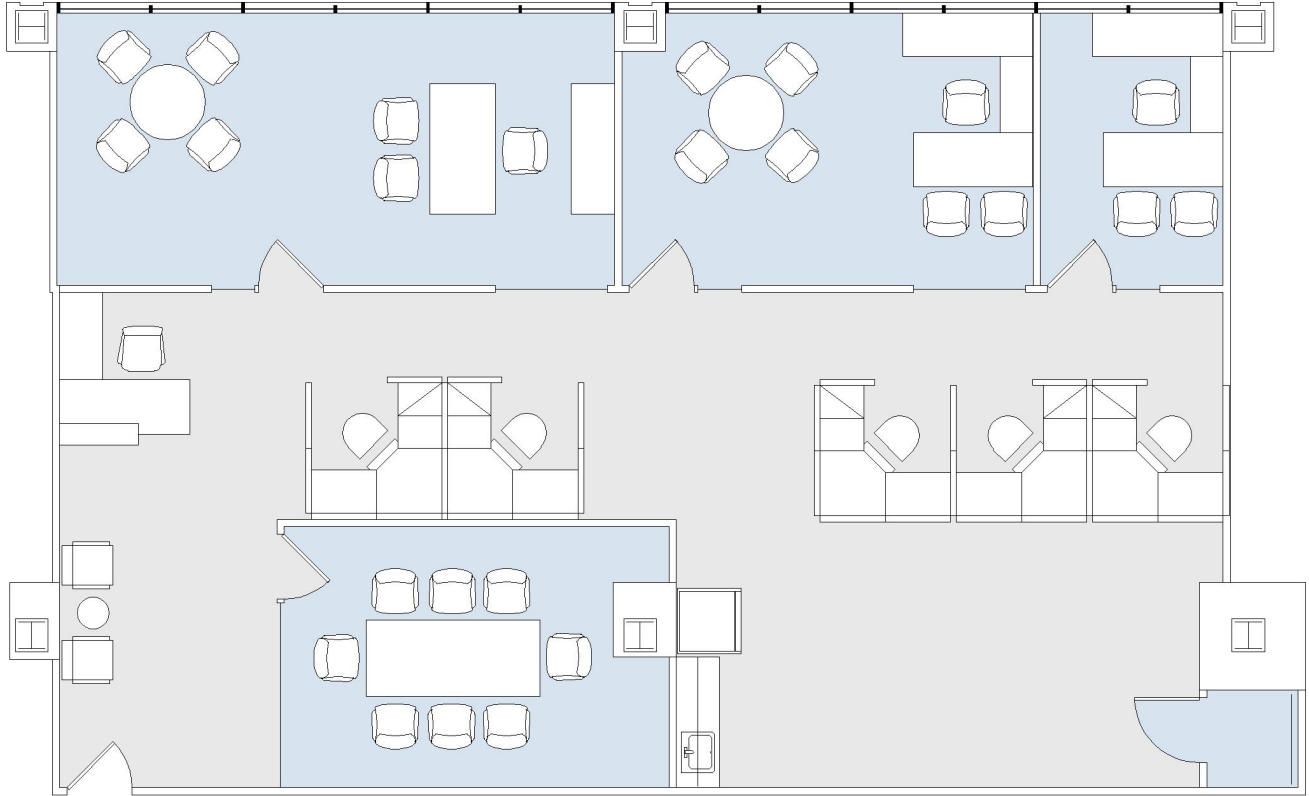

10880 WILSHIRE

SUITE 1020 | 2,521 RSF
WESTWOOD

SUITE CONFIGURATION

| | |
|------------------|---|
| OFFICES: | 3 |
| CONFERENCE ROOM: | 1 |
| RECEPTION: | 1 |
| KITCHEN: | 1 |
| IT CLOSET: | 1 |

NOT TO SCALE
FURNITURE NOT INCLUDED