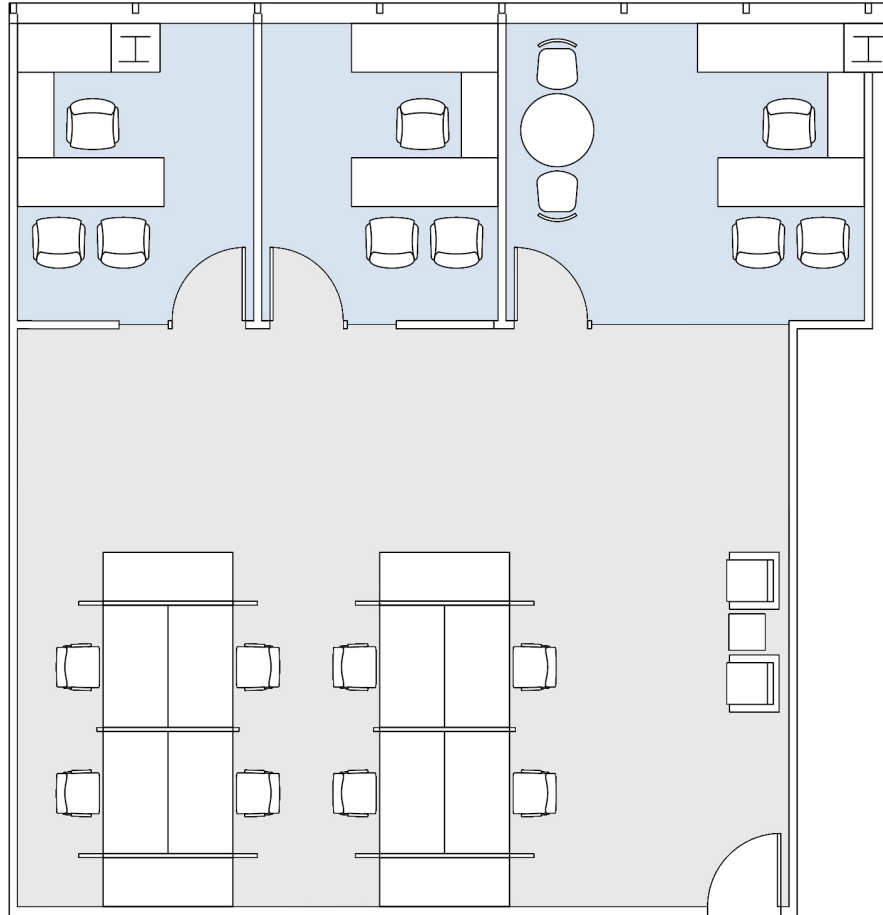

15821 VENTURA

ENCINO TERRACE

SUITE 685 | 1,516 RSF

SHERMAN OAKS/ENCINO

AS-BUILT CONFIGURATION

OFFICES:	3
RECEPTION:	1

NOT TO SCALE
FURNITURE NOT INCLUDED

For more information, please contact: