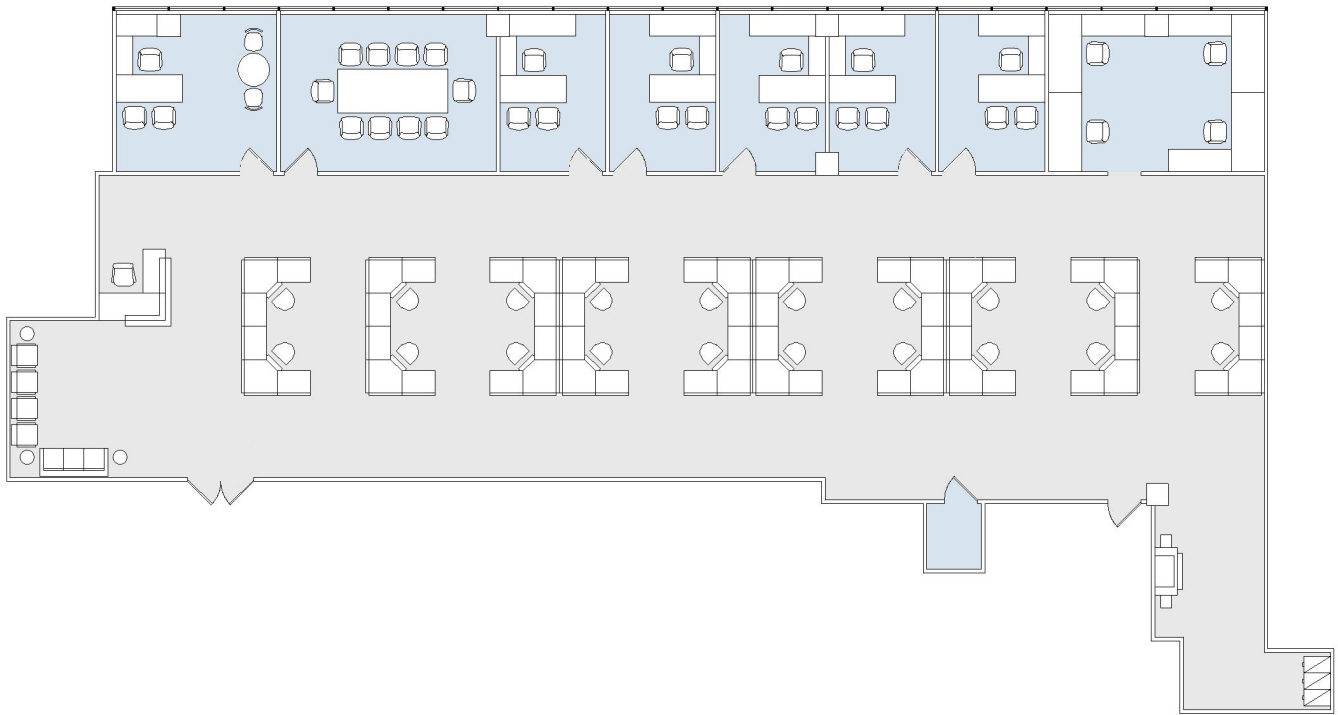

15821 VENTURA

ENCINO TERRACE

SUITE 225 | 6,081 RSF

SHERMAN OAKS/ENCINO

SUITE CONFIGURATION

OFFICES:	7
CONFERENCE ROOM:	1
RECEPTION:	1
IT ROOM:	1

NOT TO SCALE

FURNITURE NOT INCLUDED