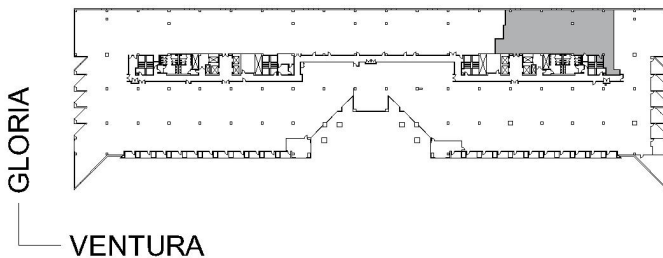

15821 VENTURA

ENCINO TERRACE

SUITE 225 | 6,081 RSF

SHERMAN OAKS/ENCINO

SUITE CONFIGURATION

OFFICES:	7
CONFERENCE ROOM:	1
RECEPTION:	1
IT ROOM:	1

NOT TO SCALE

FURNITURE NOT INCLUDED