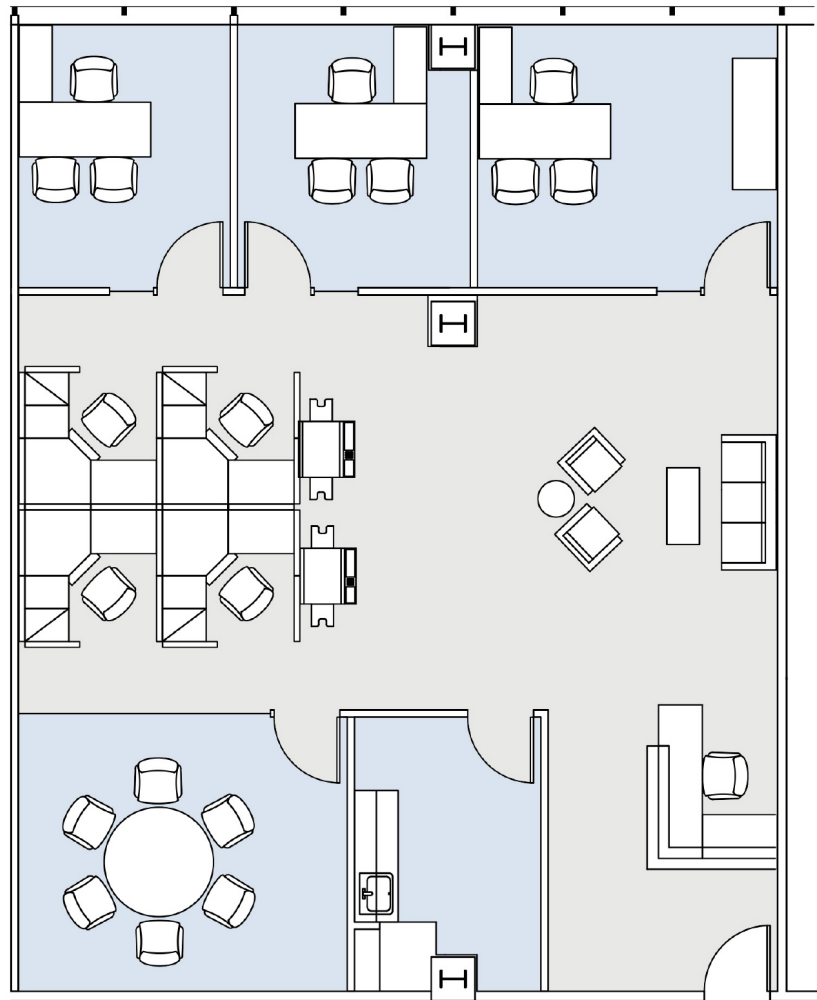

# 15821 VENTURA

ENCINO TERRACE

SUITE 445 | 1,981 RSF

SHERMAN OAKS/ENCINO

### AS-BUILT CONFIGURATION

OFFICES:	3
RECEPTION:	1
CONFERENCE ROOM:	1
KITCHEN:	1

NOT TO SCALE  
FURNITURE NOT INCLUDED

For more information, please contact:

310.255.7777

leasing@douglasemmett.com

**Douglas  
Emmett**