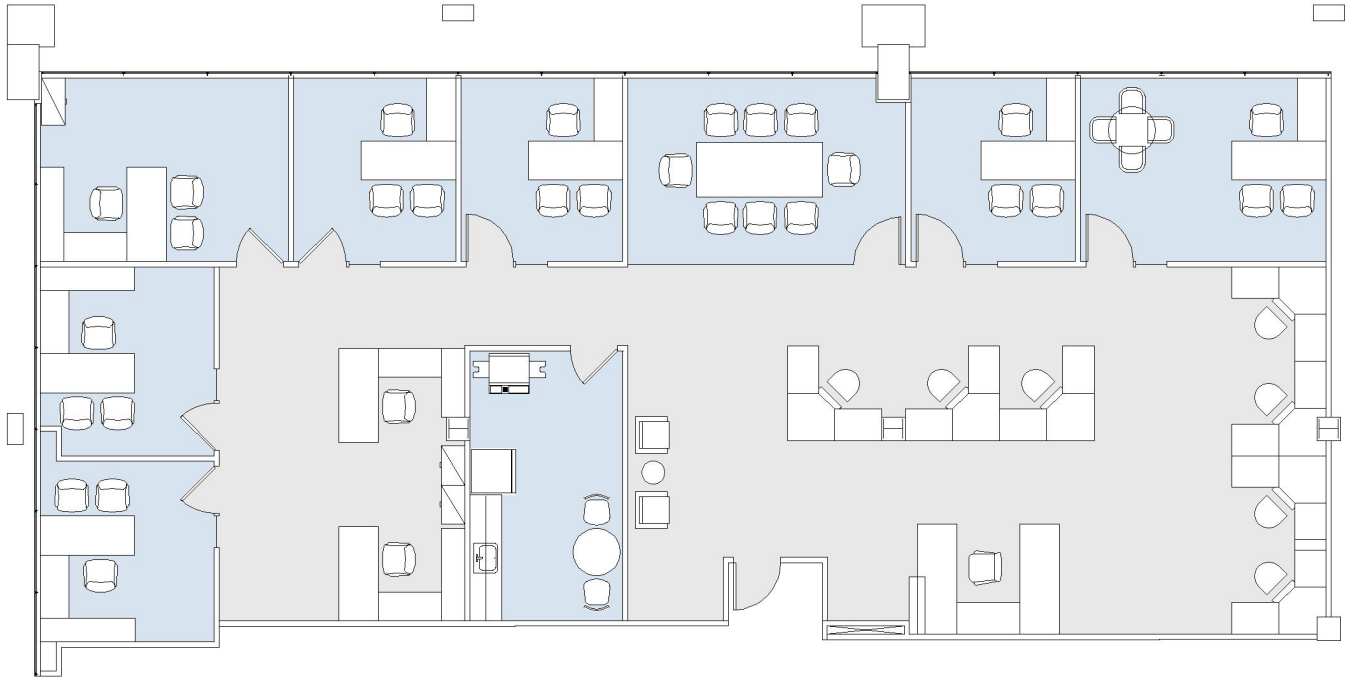

11777

SUITE 500 | 3,469 RSF

BRENTWOOD-SAN VICENTE

SAN VICENTE

SUITE CONFIGURATION

OFFICES:	7
CONFERENCE ROOM:	1
RECEPTION:	1
KITCHEN:	1

NOT TO SCALE

FURNITURE NOT INCLUDED