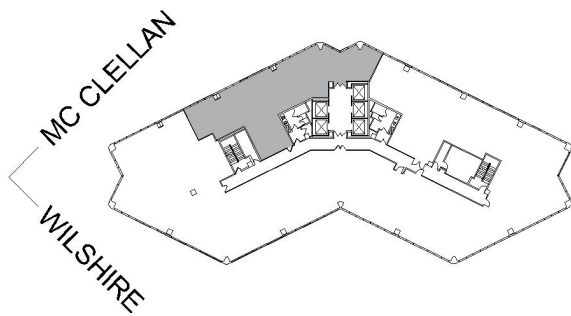

12400 WILSHIRE

SUITE 550 | 3,017 RSF

BRENTWOOD-WILSHIRE

SUITE CONFIGURATION

OFFICES:	8
CONFERENCE ROOM:	1
RECEPTION:	1
KITCHEN:	1
IT ROOM:	1

NOT TO SCALE

FURNITURE NOT INCLUDED

For more information, please contact: