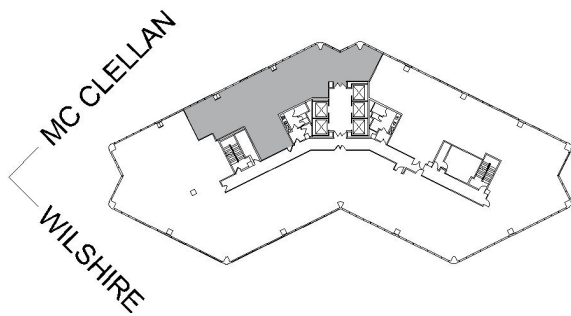

12400 WILSHIRE

SUITE 550 | 3,017 RSF
BRENTWOOD-WILSHIRE

SUITE CONFIGURATION

OFFICES:	8
CONFERENCE ROOM:	1
RECEPTION:	1
KITCHEN:	1
IT ROOM:	1

NOT TO SCALE
FURNITURE NOT INCLUDED

For more information, please contact: