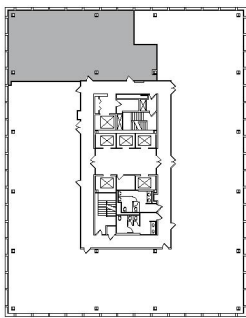

9401 WILSHIRE

SUITE 550 | 2,889 RSF
BEVERLY HILLS

BUNDY

WILSHIRE

SUITE CONFIGURATION

OFFICES:	5
CONFERENCE ROOM:	1
RECEPTION:	1
KITCHEN:	1
STORAGE:	1

NOT TO SCALE

FURNITURE NOT INCLUDED