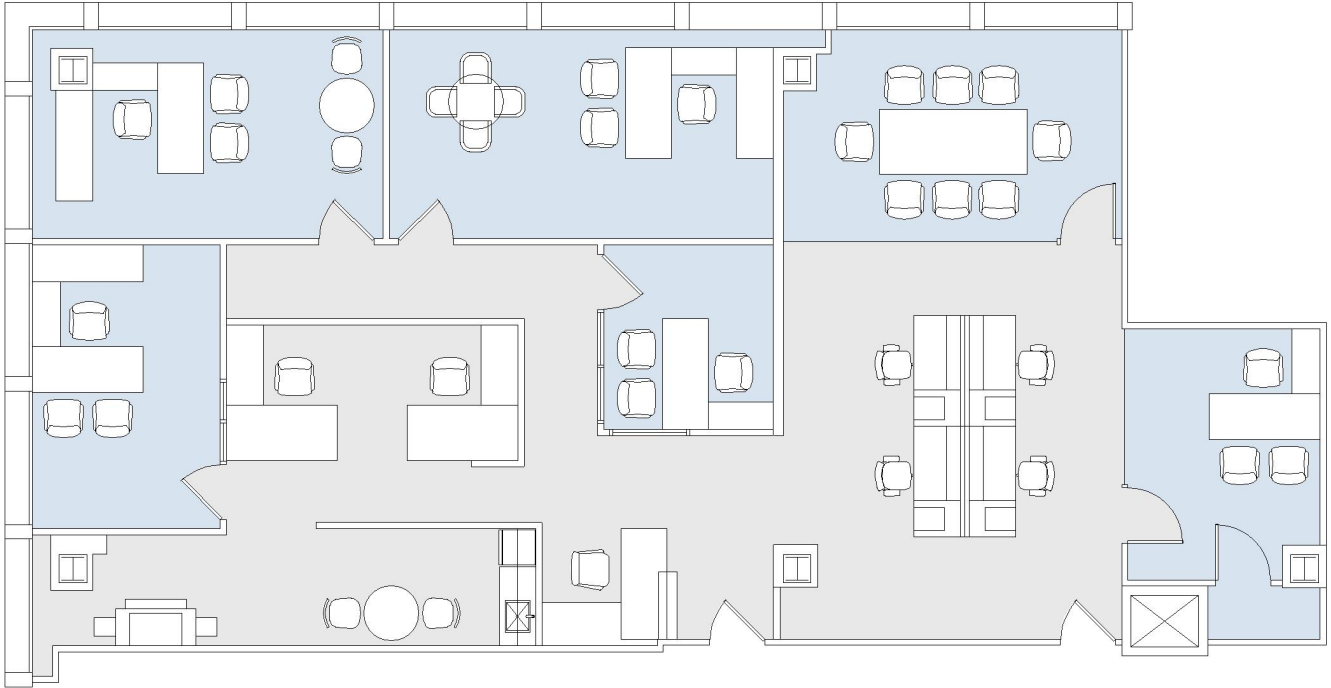

9401 WILSHIRE

SUITE 550 | 2,889 RSF
BEVERLY HILLS

BUNDY

WILSHIRE

SUITE CONFIGURATION

OFFICES:	5
CONFERENCE ROOM:	1
RECEPTION:	1
KITCHEN:	1
STORAGE:	1

NOT TO SCALE

FURNITURE NOT INCLUDED