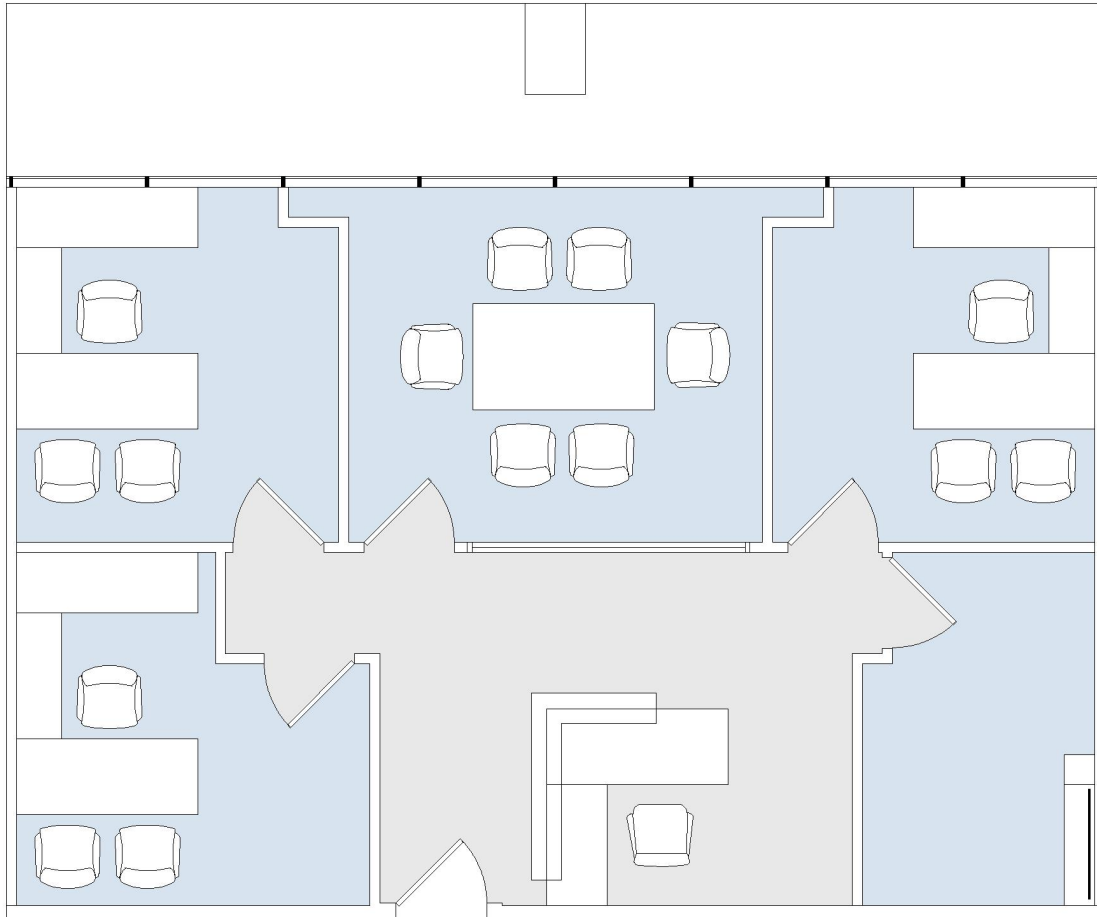

15233 VENTURA

VALLEY OFFICE PLAZA

SUITE 404 | 1,050 RSF

SHERMAN OAKS/ENCINO

SUITE CONFIGURATION

OFFICES:	3
CONFERENCE ROOM:	1
RECEPTION:	1
IT / STORAGE:	1

NOT TO SCALE
FURNITURE NOT INCLUDED

For more information, please contact: