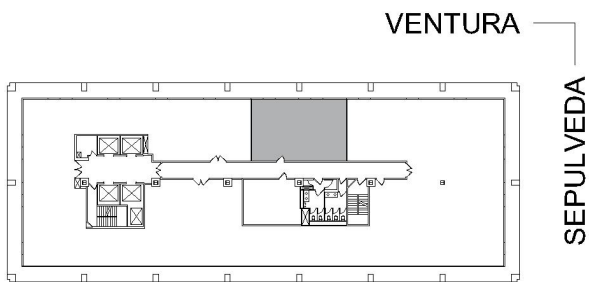

15233 VENTURA

VALLEY OFFICE PLAZA

SUITE 404 | 1,050 RSF

SHERMAN OAKS/ENCINO

SUITE CONFIGURATION

OFFICES:	3
CONFERENCE ROOM:	1
RECEPTION:	1
IT / STORAGE:	1

NOT TO SCALE
FURNITURE NOT INCLUDED

For more information, please contact: