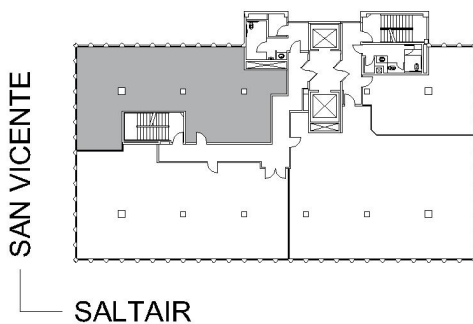

12011

SALTAIR/SAN VICENTE

SUITE 402 | 1,796 RSF

BRENTWOOD-SAN VICENTE

SAN VICENTE

SUITE CONFIGURATION

OFFICES:	4
CONFERENCE ROOM:	1
RECEPTION:	1
KITCHEN:	1

NOT TO SCALE