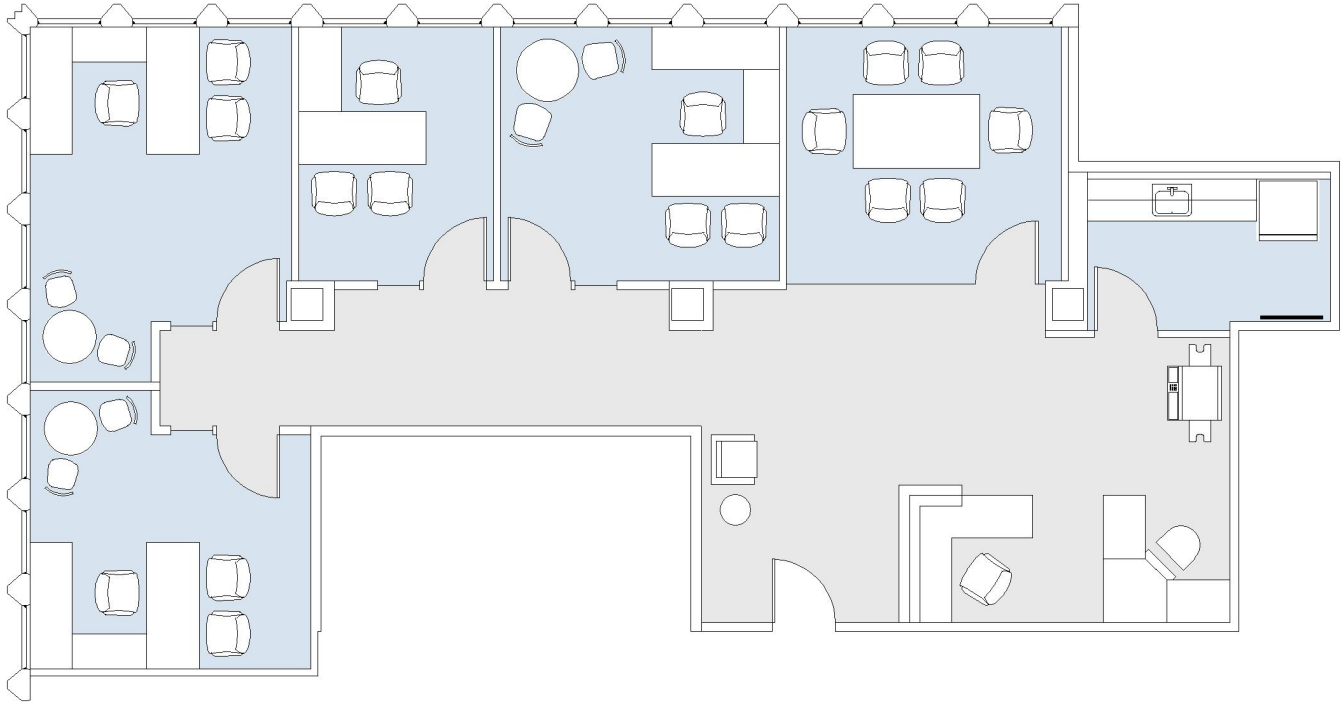

12011

SALTAIR/SAN VICENTE

SUITE 402 | 1,796 RSF

BRENTWOOD-SAN VICENTE

SAN VICENTE

SUITE CONFIGURATION

OFFICES:	4
CONFERENCE ROOM:	1
RECEPTION:	1
KITCHEN:	1

NOT TO SCALE