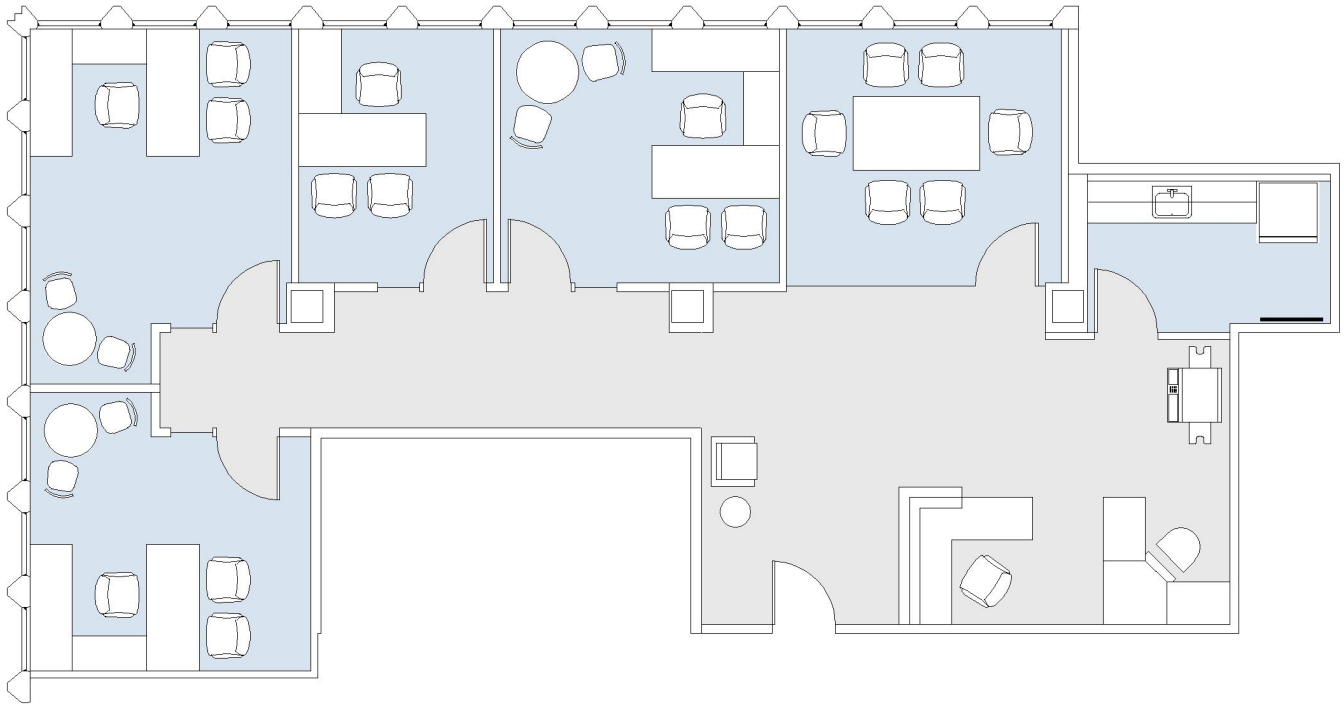

12011

SALTAIR/SAN VICENTE

SUITE 402 | 1,796 RSF

BRENTWOOD-SAN VICENTE

SAN VICENTE

SUITE CONFIGURATION

OFFICES:	4
CONFERENCE ROOM:	1
RECEPTION:	1
KITCHEN:	1

NOT TO SCALE