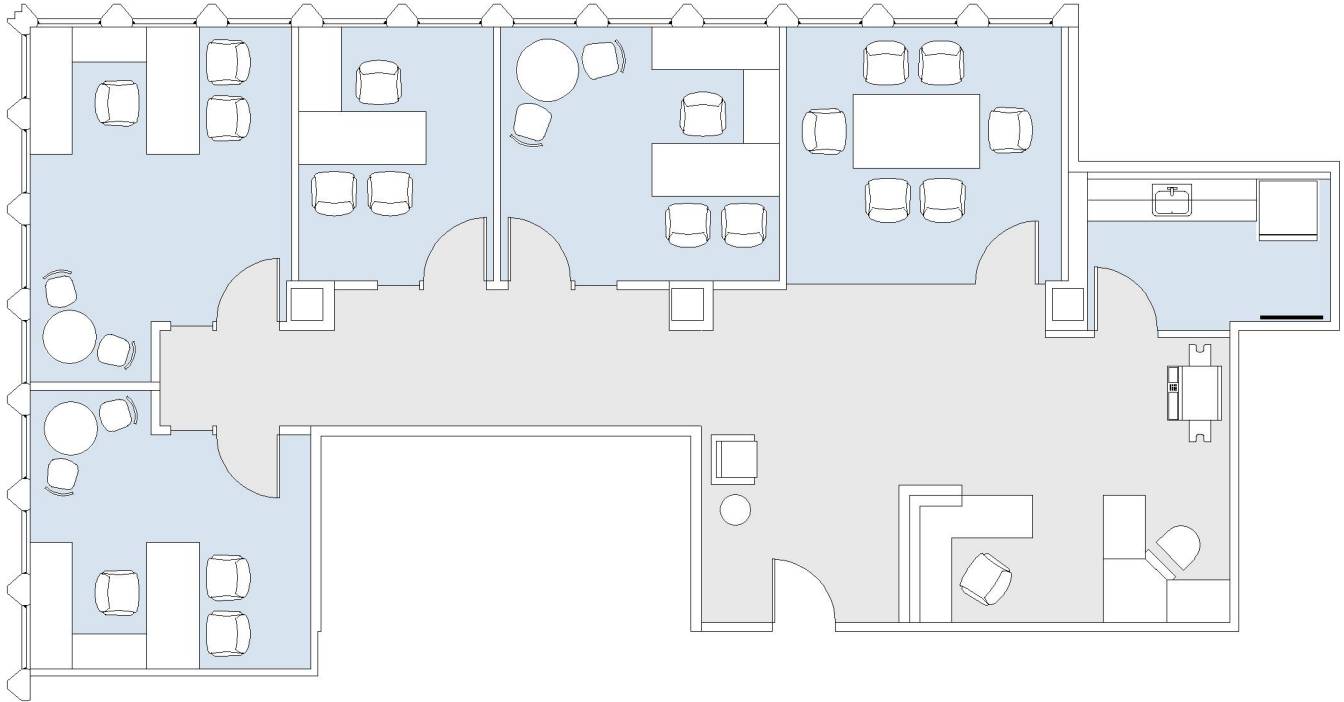

# 12011

SALTAIR/SAN VICENTE

SUITE 402 | 1,796 RSF

BRENTWOOD-SAN VICENTE

## SAN VICENTE

### SUITE CONFIGURATION

OFFICES:	4
CONFERENCE ROOM:	1
RECEPTION:	1
KITCHEN:	1

NOT TO SCALE  
FURNITURE NOT INCLUDED

For more information, please contact:

310.255.7777

leasing@douglasemmett.com

**Douglas  
Emmett**