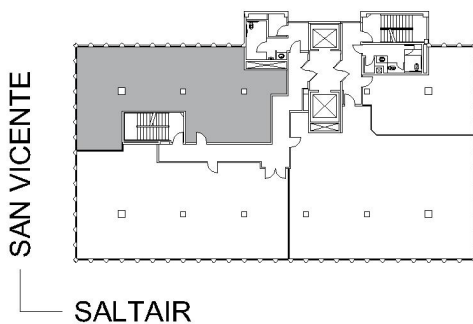

# 12011

SALTAIR/SAN VICENTE

SUITE 402 | 1,796 RSF

BRENTWOOD-SAN VICENTE

### SUITE CONFIGURATION

OFFICES:	4
CONFERENCE ROOM:	1
RECEPTION:	1
KITCHEN:	1

NOT TO SCALE  
FURNITURE NOT INCLUDED

For more information, please contact:

310.255.7777

leasing@douglasemmett.com

**Douglas  
Emmett**