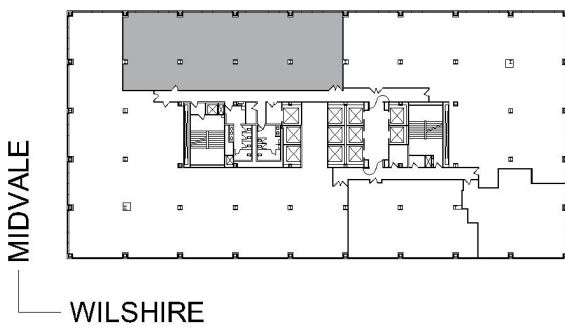

10960 WILSHIRE

SUITE 1260 | 4,330 RSF

WESTWOOD

SUITE CONFIGURATION

OFFICES:	7
CONFERENCE ROOM:	1
RECEPTION:	1
KITCHEN:	1
IT / STORAGE:	1

NOT TO SCALE

FURNITURE NOT INCLUDED

For more information, please contact: