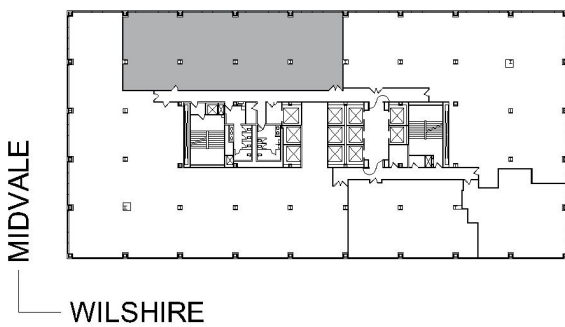

# 10960 WILSHIRE

SUITE 1260 | 4,330 RSF  
WESTWOOD

## SUITE CONFIGURATION

OFFICES:	7
CONFERENCE ROOM:	1
RECEPTION:	1
KITCHEN:	1
IT / STORAGE:	1

NOT TO SCALE

FURNITURE NOT INCLUDED

For more information, please contact:

310.255.7777  
leasing@douglasemmett.com