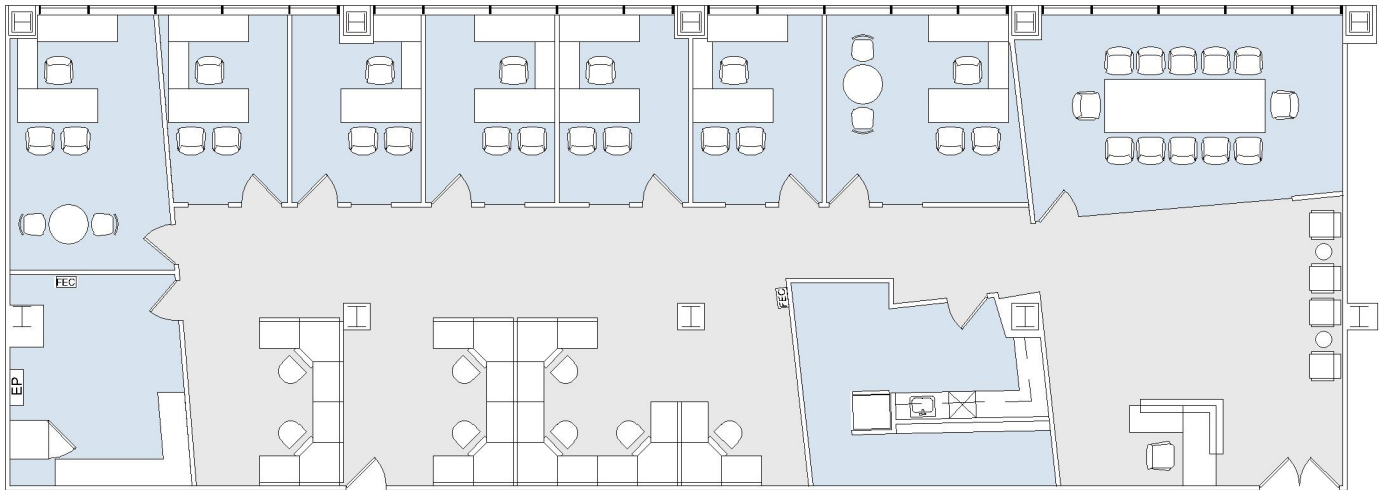

# 10960 WILSHIRE

SUITE 1260 | 4,330 RSF  
WESTWOOD

## SUITE CONFIGURATION

OFFICES:	7
CONFERENCE ROOM:	1
RECEPTION:	1
KITCHEN:	1
IT / STORAGE:	1

NOT TO SCALE

FURNITURE NOT INCLUDED

For more information, please contact:

310.255.7777  
leasing@douglasemmett.com