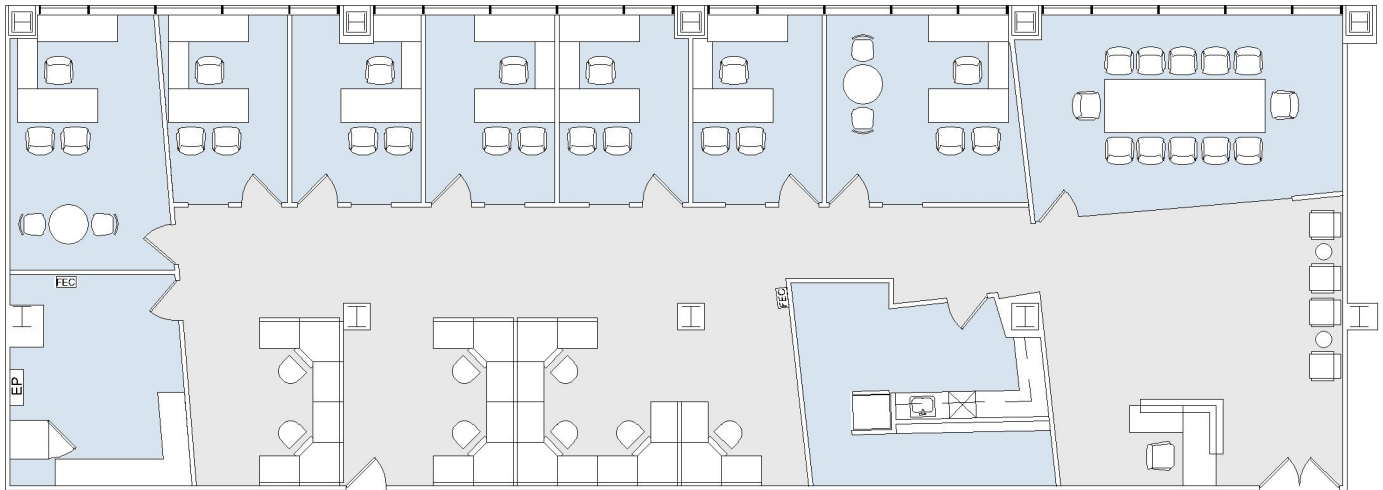

10960 WILSHIRE

SUITE 1260 | 4,330 RSF

WESTWOOD

SUITE CONFIGURATION

OFFICES:	7
CONFERENCE ROOM:	1
RECEPTION:	1
KITCHEN:	1
IT / STORAGE:	1

NOT TO SCALE

FURNITURE NOT INCLUDED

For more information, please contact: