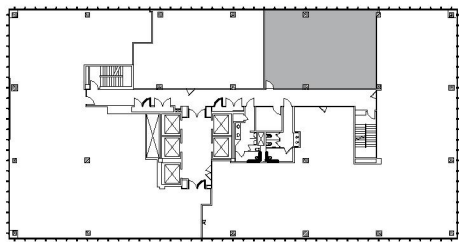

# 15910 VENTURA

ENCINO PLAZA

SUITE 820 | 1,593 RSF

SHERMAN OAKS/ENCINO

GLORIA  
VENTURA

## SUITE CONFIGURATION

OFFICES:	2
CONFERENCE ROOM:	1
RECEPTION:	1
KITCHEN:	1

NOT TO SCALE  
FURNITURE NOT INCLUDED

For more information, please contact:

310.255.7777  
leasing@douglasemmett.com

**Douglas  
Emmett**