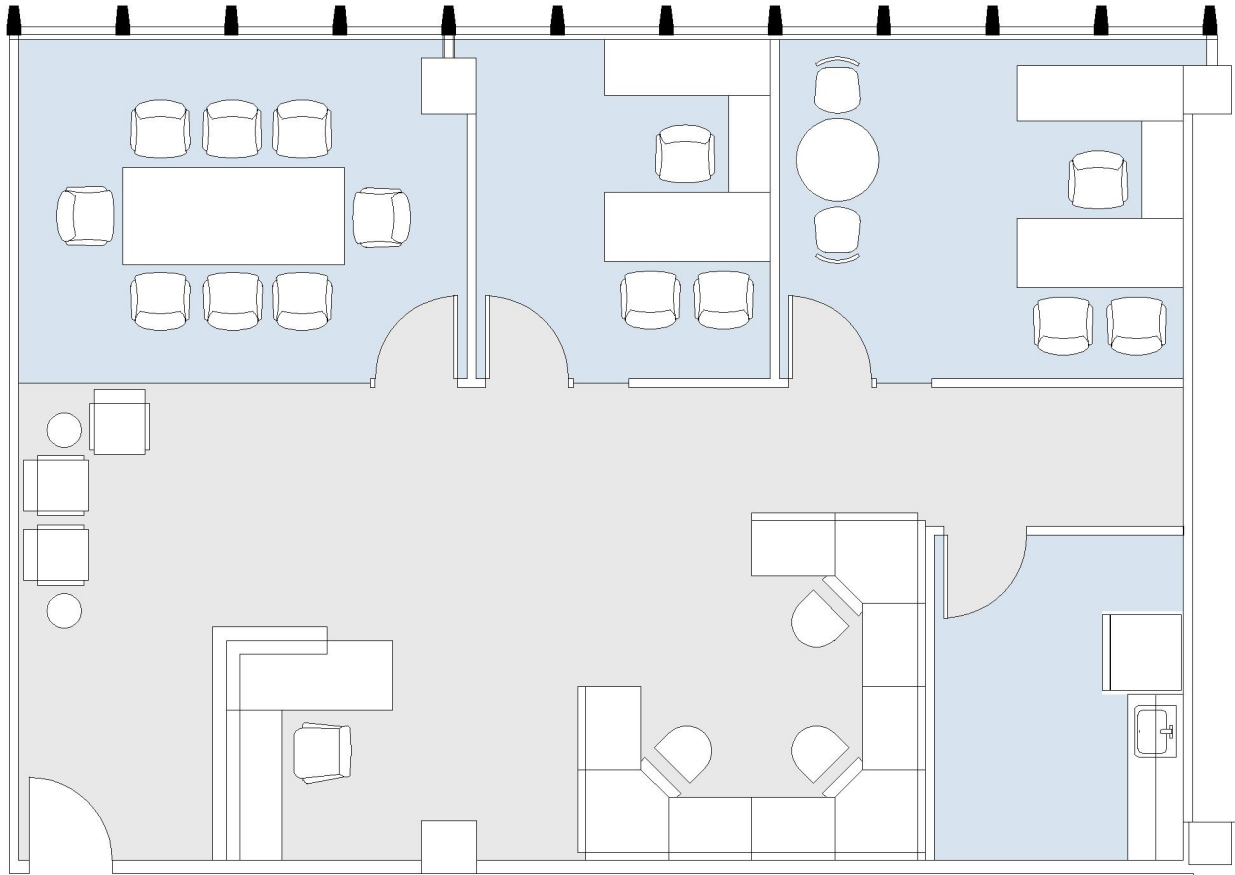

15910 VENTURA

ENCINO PLAZA

SUITE 820 | 1,593 RSF

SHERMAN OAKS/ENCINO

GLORIA
VENTURA

SUITE CONFIGURATION

OFFICES:	2
CONFERENCE ROOM:	1
RECEPTION:	1
KITCHEN:	1

NOT TO SCALE
FURNITURE NOT INCLUDED