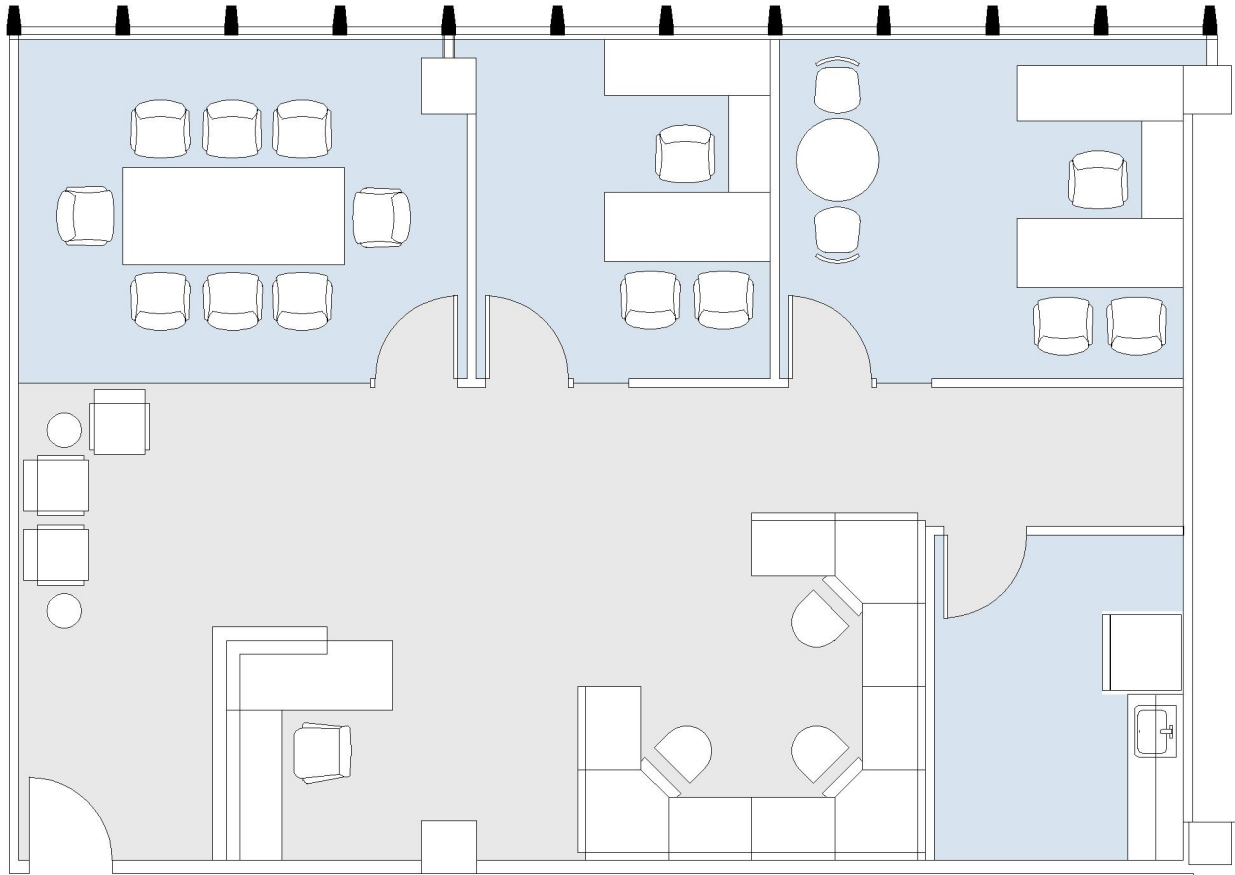

# 15910 VENTURA

ENCINO PLAZA

SUITE 820 | 1,593 RSF

SHERMAN OAKS/ENCINO

GLORIA  
VENTURA

## SUITE CONFIGURATION

OFFICES:	2
CONFERENCE ROOM:	1
RECEPTION:	1
KITCHEN:	1

NOT TO SCALE  
FURNITURE NOT INCLUDED

For more information, please contact:

310.255.7777  
leasing@douglasemmett.com

**Douglas  
Emmett**