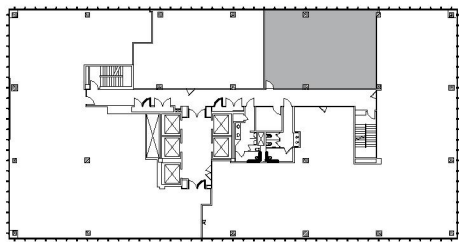

15910 VENTURA

ENCINO PLAZA

SUITE 820 | 1,593 RSF

SHERMAN OAKS/ENCINO

GLORIA
VENTURA

SUITE CONFIGURATION

OFFICES:	2
CONFERENCE ROOM:	1
RECEPTION:	1
KITCHEN:	1

NOT TO SCALE
FURNITURE NOT INCLUDED