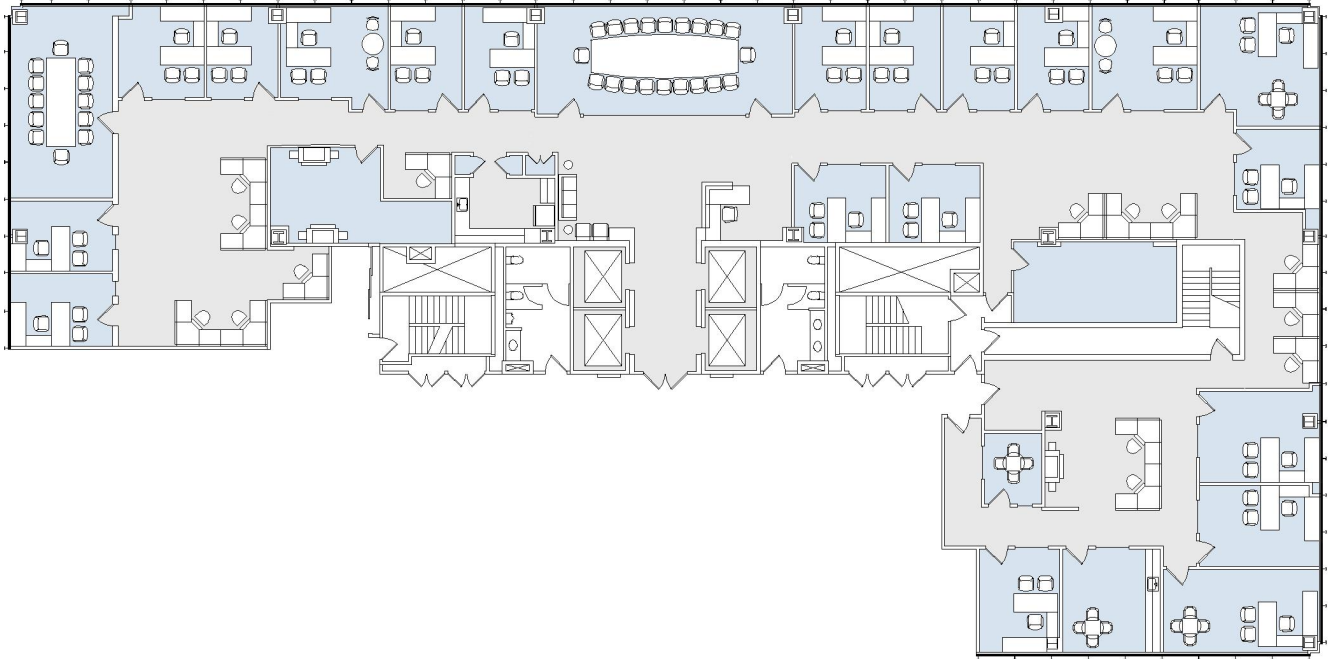

9665

SUITE 200 | 10,393 RSF

BEVERLY HILLS

### SUITE CONFIGURATION

OFFICES:	20
CONFERENCE ROOM:	3
RECEPTION:	1
KITCHEN:	2
STORAGE:	1
IT / COPY ROOM:	1
STORAGE CLOSET:	3

NOT TO SCALE  
FURNITURE NOT INCLUDED

For more information, please contact:

310.255.7777  
leasing@douglasemmett.com