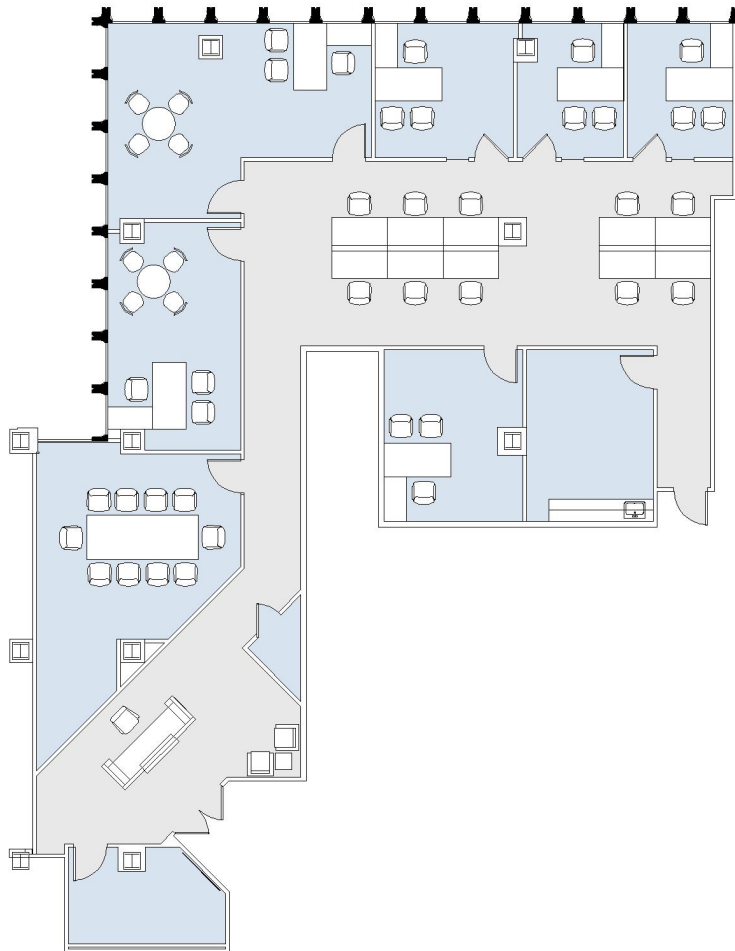

9100 WILSHIRE

9100 WILSHIRE WEST TOWER

SUITE W0340 | 3,760 RSF

BEVERLY HILLS

SUITE CONFIGURATION

OFFICES:	6
CONFERENCE ROOM:	1
RECEPTION:	1
KITCHEN:	1
IT ROOM:	1
STORAGE CLOSET:	1

WILSHIRE

OAKHURST