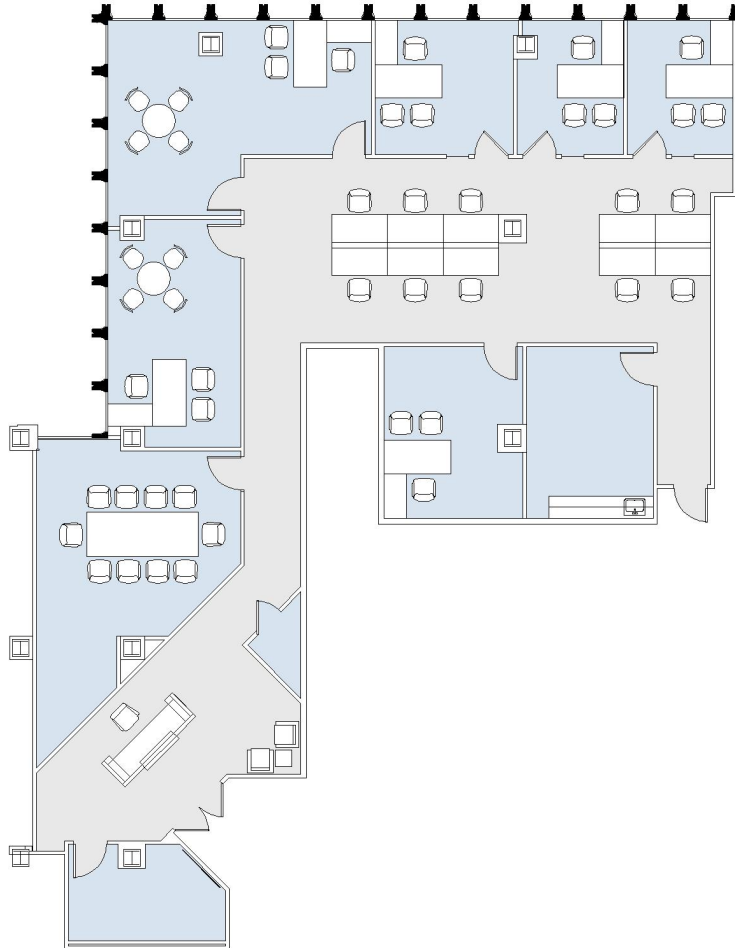

# 9100 WILSHIRE

9100 WILSHIRE WEST TOWER

SUITE W0340 | 3,760 RSF

BEVERLY HILLS

#### SUITE CONFIGURATION

OFFICES:	6
CONFERENCE ROOM:	1
RECEPTION:	1
KITCHEN:	1
IT ROOM:	1
STORAGE CLOSET:	1

NOT TO SCALE

FURNITURE NOT INCLUDED

For more information, please contact:

310.255.7777

leasing@douglasemmett.com