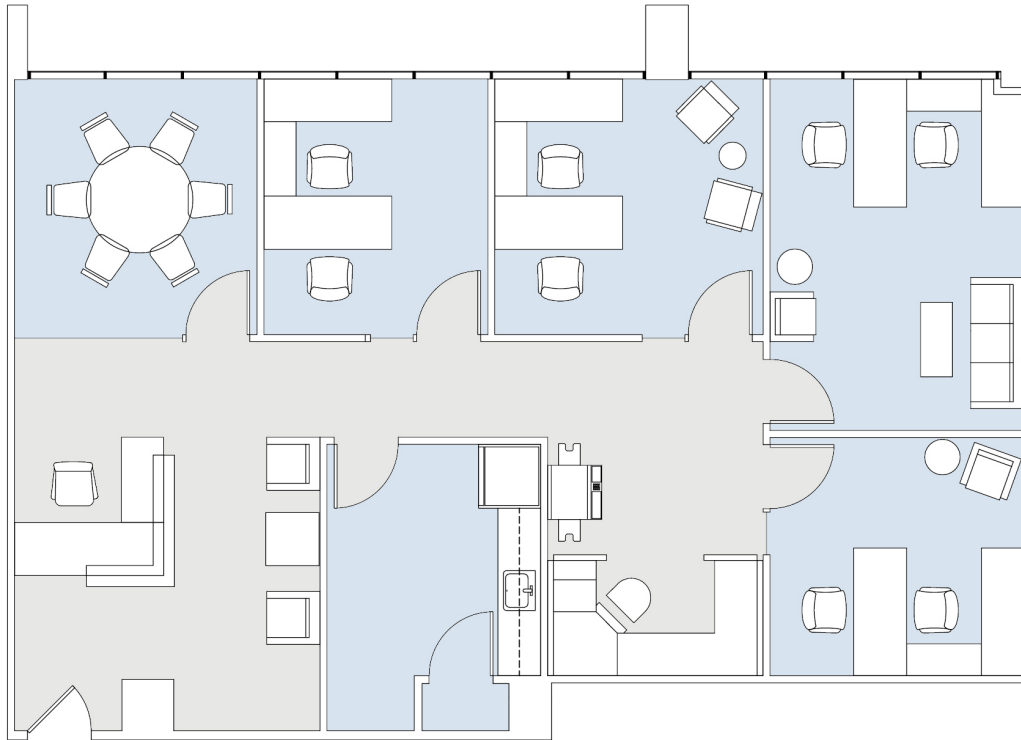

16255 VENTURA

MB PLAZA

SUITE 420 | 1,712 RSF

SHERMAN OAKS/ENCINO

AS-BUILT CONFIGURATION

OFFICES:	4
CONFERENCE ROOM:	1
RECEPTION:	1
KITCHEN:	1
I.T. CLOSET:	1

ADJUSTED FOR SOCIAL DISTANCING
NOT TO SCALE
FURNITURE NOT INCLUDED