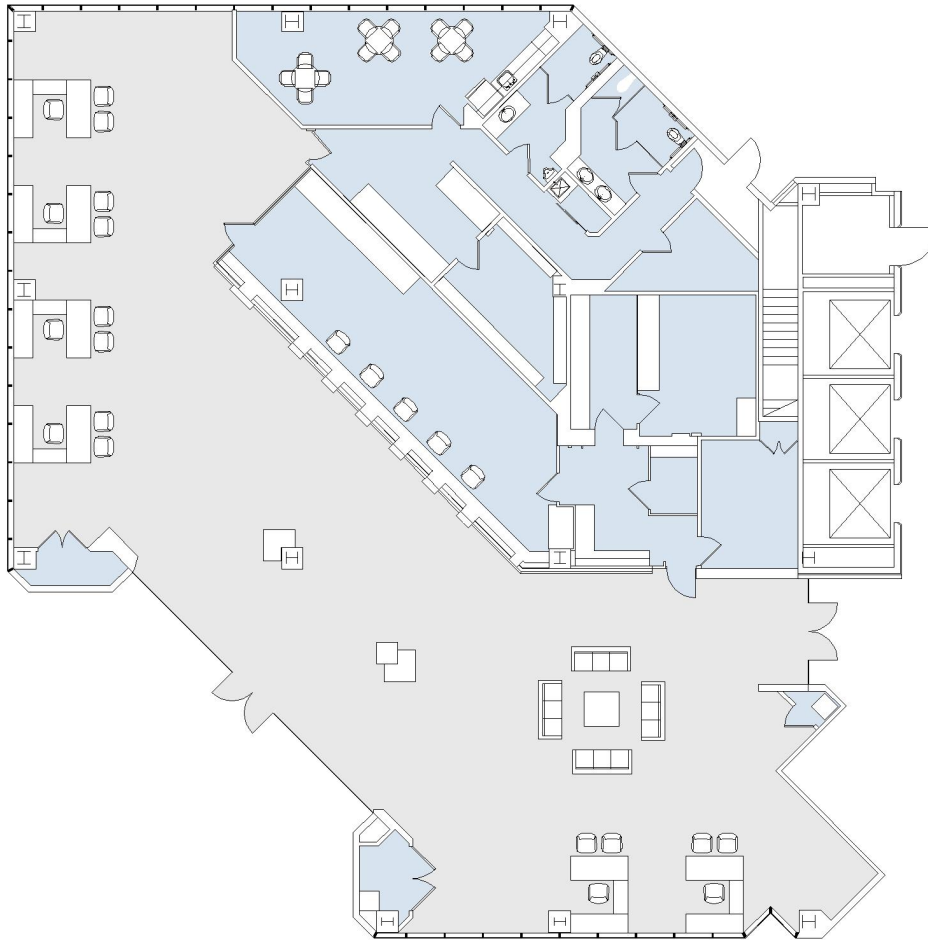

12100 WILSHIRE

SUITE 100 | 8,190 RSF
BRENTWOOD-WILSHIRE

SUITE CONFIGURATION

TELLER SPACE:	1
VAULT:	1
KITCHEN:	1
STORAGE:	3
FILE ROOM:	1
PRIVATE RESTROOM:	2
ATM:	1

NOT TO SCALE
FURNITURE NOT INCLUDED

For more information, please contact: