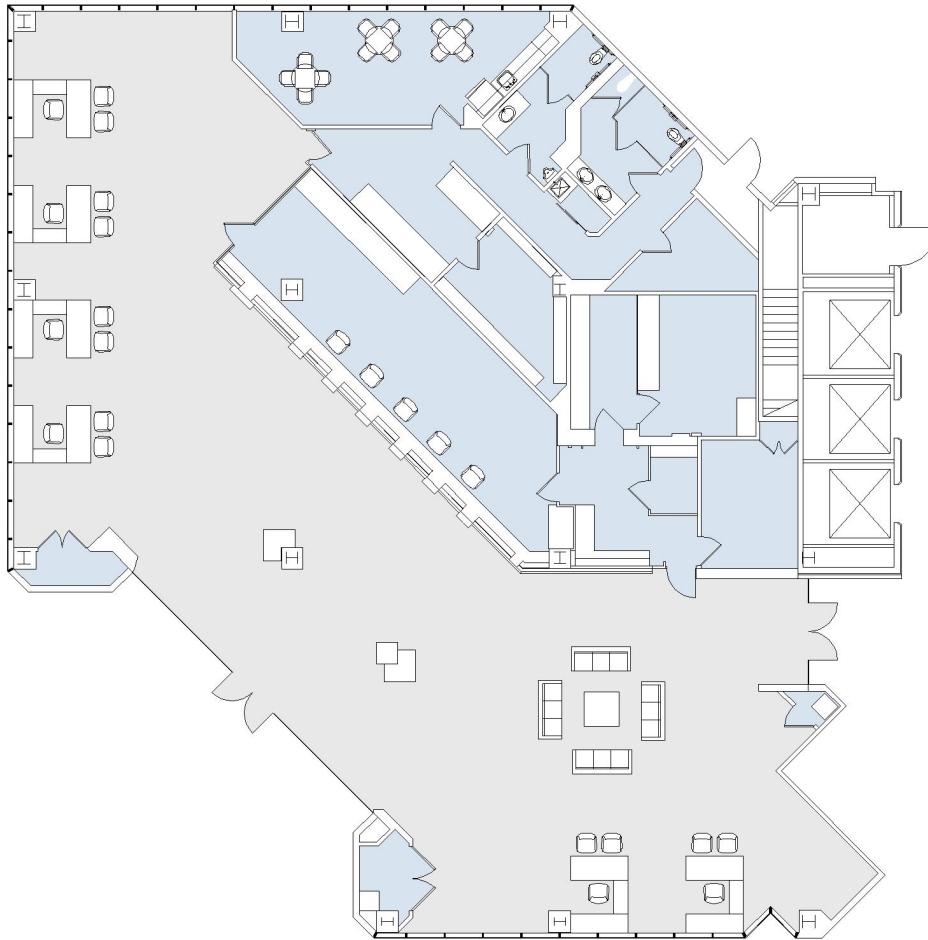

12100 WILSHIRE

SUITE 100 | 8,190 RSF

BRENTWOOD-WILSHIRE

SUITE CONFIGURATION

TELLER SPACE:	1
VAULT:	1
KITCHEN:	1
STORAGE:	3
FILE ROOM:	1
PRIVATE RESTROOM:	2
ATM:	1

NOT TO SCALE
FURNITURE NOT INCLUDED

For more information, please contact: