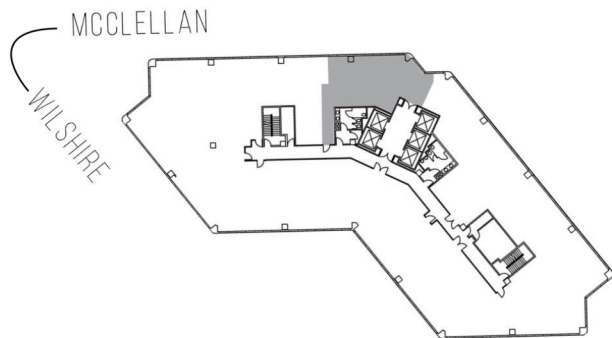

12400 WILSHIRE

SUITE 320 | 1,496 RSF
BRENTWOOD-WILSHIRE

AS-BUILT CONFIGURATION

OPEN SPACE

NOT TO SCALE

For more information, please contact:

310.255.7777
leasing@douglasemmett.com

**Douglas
Emmett**