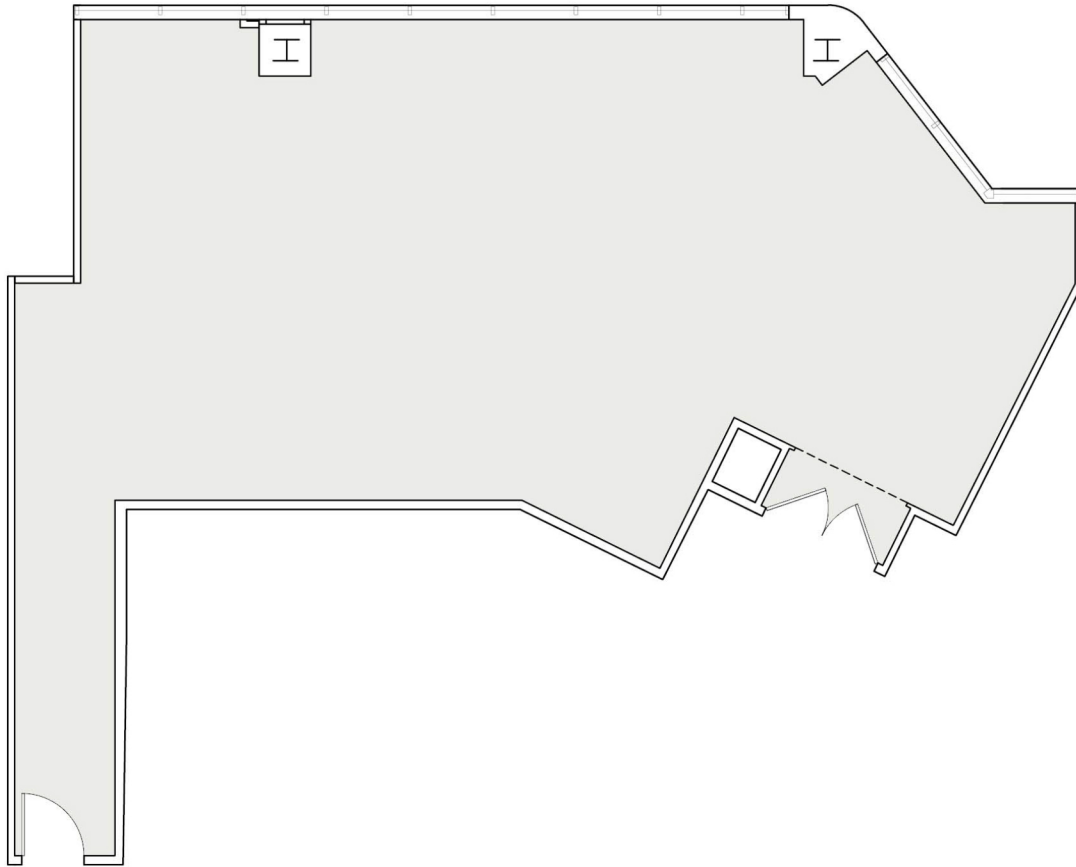

12400 WILSHIRE

SUITE 320 | 1,496 RSF
BRENTWOOD-WILSHIRE

AS-BUILT CONFIGURATION

OPEN SPACE

NOT TO SCALE

For more information, please contact:

310.255.7777
leasing@douglasemmett.com

**Douglas
Emmett**