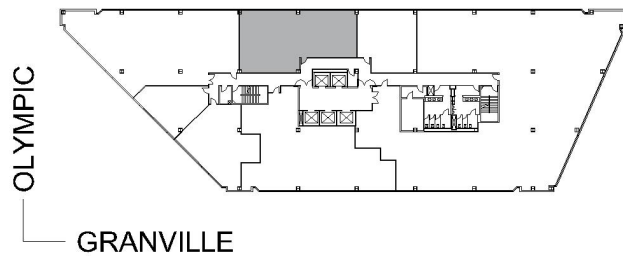

# 11835 OLYMPIC

WESTSIDE TOWERS EAST TOWER

SUITE 680 | 2,094 RSF

SAWTELLE/WEST LA

#### SUITE CONFIGURATION

OFFICES:	3
CONFERENCE ROOM:	1
KITCHEN:	1
IT / STORAGE:	1

NOT TO SCALE

FURNITURE NOT INCLUDED

For more information, please contact:

310.255.7777

leasing@douglasemmett.com

**Douglas  
Emmett**