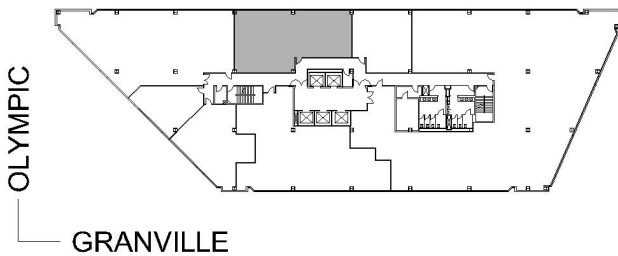

11835 OLYMPIC

WESTSIDE TOWERS EAST TOWER

SUITE 680 | 2,094 RSF

SAWTELLE/WEST LA

SUITE CONFIGURATION

OFFICES:	3
CONFERENCE ROOM:	1
KITCHEN:	1
IT / STORAGE:	1

NOT TO SCALE

FURNITURE NOT INCLUDED