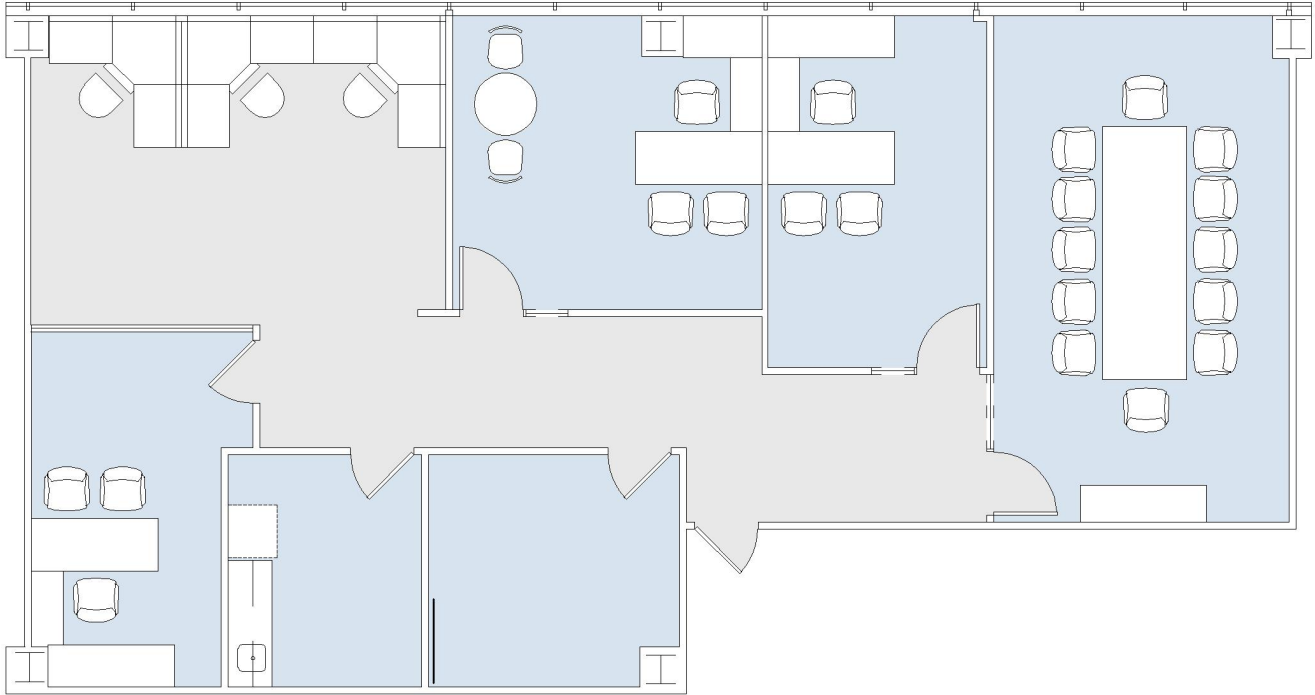

# 11835 OLYMPIC

WESTSIDE TOWERS EAST TOWER

SUITE 680 | 2,094 RSF

SAWTELLE/WEST LA

#### SUITE CONFIGURATION

OFFICES:	3
CONFERENCE ROOM:	1
KITCHEN:	1
IT / STORAGE:	1

NOT TO SCALE

FURNITURE NOT INCLUDED

For more information, please contact:

310.255.7777

leasing@douglasemmett.com

**Douglas  
Emmett**