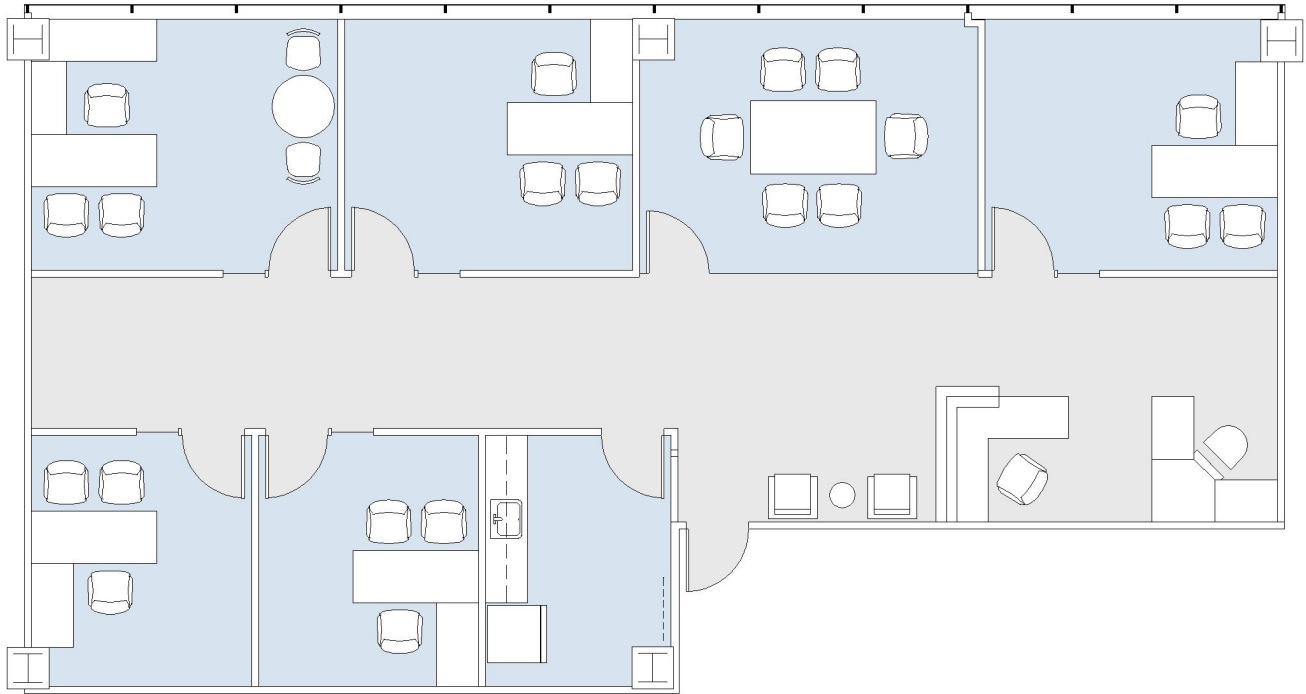

11835

WESTSIDE TOWERS EAST TOWER

SUITE 680 | 2,094 RSF

SAWTELLE/WEST LA

OLYMPIC

SUITE CONFIGURATION

OFFICES:	5
CONFERENCE ROOM:	1
RECEPTION:	1
KITCHEN:	1

NOT TO SCALE
FURNITURE NOT INCLUDED