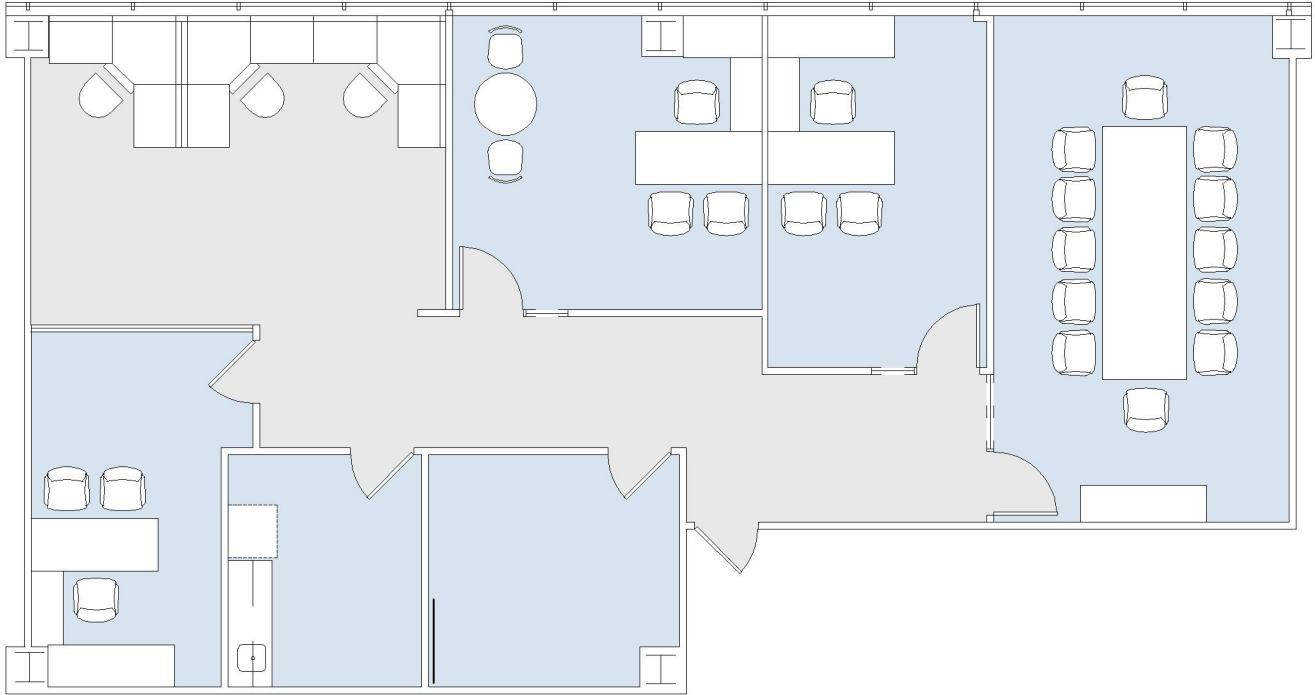

11835 OLYMPIC

WESTSIDE TOWERS EAST TOWER

SUITE 680 | 2,094 RSF

SAWTELLE/WEST LA

SUITE CONFIGURATION

OFFICES:	3
CONFERENCE ROOM:	1
KITCHEN:	1
IT / STORAGE:	1

NOT TO SCALE

FURNITURE NOT INCLUDED